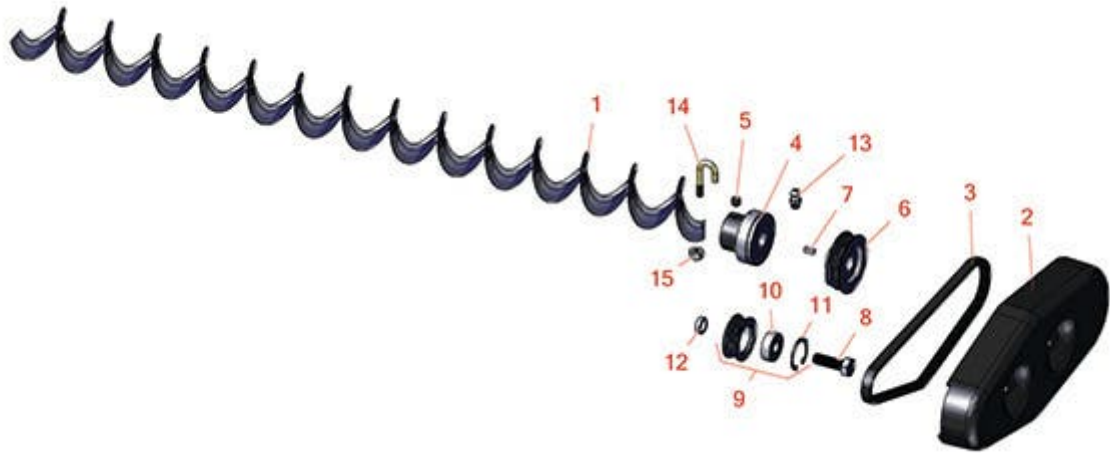

Replaces Toro Greensmaster TriFlex 3300 Parts

DPA Cutting Unit - Models 04613, 04614 & 04615
Rear Roller Brush - Model 04724

All original equipment manufacturers names and part numbers are used for identification purposes only, and we are in no way implying that our products are original equipment parts. Prices subject to change without notice.

Replaces Toro Greensmaster TriFlex 3300 Parts

DPA Cutting Unit - Models 04613, 04614 & 04615
Rear Roller Brush - Model 04724

Item No	R&R Part No.	OEM Part No.	Description	Qty Req	Order Quantity
1	R105-6792	104-1829, 105-6792	Brush - Rear Roller	1	
2	R105-5719	105-5719	Cover - Rear Brush	1	
3	R105-5720	105-5720	Belt - Poly V	1	
4	R104-1842	104-1842	Bearing - Roller	2	
5	R3245-1	244-19, 32104-67, 3245-1	Screw - Set 1/4-20 x 1/4	2	
6	R106-6917	106-6917	Pulley - Driven	1	
7	R95-9619	95-9619	Key - Square 1/8 x 1/8 x 5/16	1	
8	R322-5	01-178-0508, 20-26-AD, 20-26-AGD, 30-9000, 322-5, 513341, 519755, 908019P, N/A	Bolt - Hex HD 5/16-18 x 1	1	
9	R104-1834	104-1820, 104-1834	Idler Bearing - Assy	1	
10	R251-259	251-259, 251-307	Bearing - Ball	1	
11	R104-4727	104-4727	Ring - Retaining	1	
12	R82-4240	82-4240	Spacer - Bearing	1	

Replaces Toro Greensmaster TriFlex 3300 Parts

*DPA Cutting Unit - Models 04613, 04614 & 04615
Rear Roller Brush - Model 04724*

Item No	R&R Part No.	OEM Part No.	Description	Qty Req	Order Quantity
13	R302-5	21-6010, 302-11, 302-37, 302-47, 302-5, 302-57, 302-58, 302-6, 31-0300, 32-9660, 60-0800, 62-3880, 92-4181	Fitting - Grease	2	
14	R104-1830	104-1830	Bolt - J	2	
15	R3296-2	32127-10, 3296-2, 9157404	Nut - #10 Lock	2	