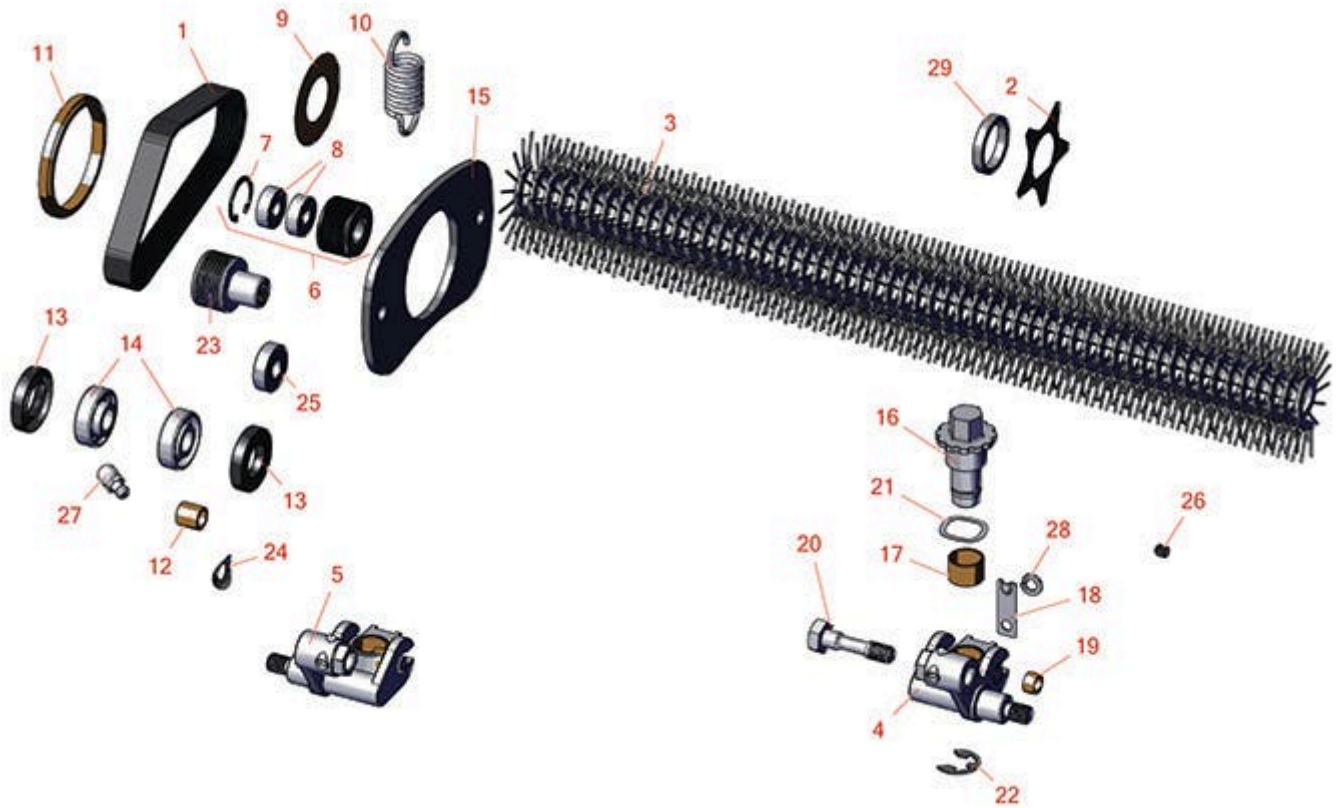

Replaces Toro Greensmaster TriFlex

3300 Parts

DPA Cutting Unit - Models 04613, 04614 & 04615
Groomer

All original equipment manufacturers names and part numbers are used for identification purposes only, and we are in no way implying that our products are original equipment parts. Prices subject to change without notice.

Replaces Toro Greensmaster TriFlex 3300 Parts

DPA Cutting Unit - Models 04613, 04614 & 04615
Groomer

Item No	R&R Part No.	OEM Part No.	Description	Qty Req	Order Quantity
Belt					
1	R104-4705	104-4705, 120-2763	Belt - Groomer	1	
Blades					
2	R110-2333	110-2333	Groomer Blade - Helix .028 Thick	42	
2	R110-2343	110-2343	Groomer Blade - Carbide Tipped - Helix 1.5mm	42	
Other Parts Available					
3	R105-9635	105-9635	Brush - Groomer	1	
4	R106-8535	106-8535	RH Lift Arm Assy	1	
5	R106-8536	106-8536	LH Lift Arm Assy	1	
6	R106-2630	106-2630	Idler Bearing Assy	1	
7	R104-4727	104-4727	Ring - Retaining	1	
8	R251-259	251-259, 251-307	Bearing - Ball	2	
9	R106-8521	106-8521	Decal-Warning	1	
10	R110-1700	110-1700, 66-4460	Spring-Extension	1	
11	R106-8527	106-8527	Bushing	1	
12	R256-2	256-2	Bushing - Idler Pulley	2	
13	R106-8530	106-8530	Seal - Oil	4	
14	R107-8105	106-8520, 107-8105	Bearing-Ball - Extended	4	
15	R106-8463	106-8463	Shim-Groomer	1	
16	R106-8482	106-8482	Adjuster-Groomer	2	