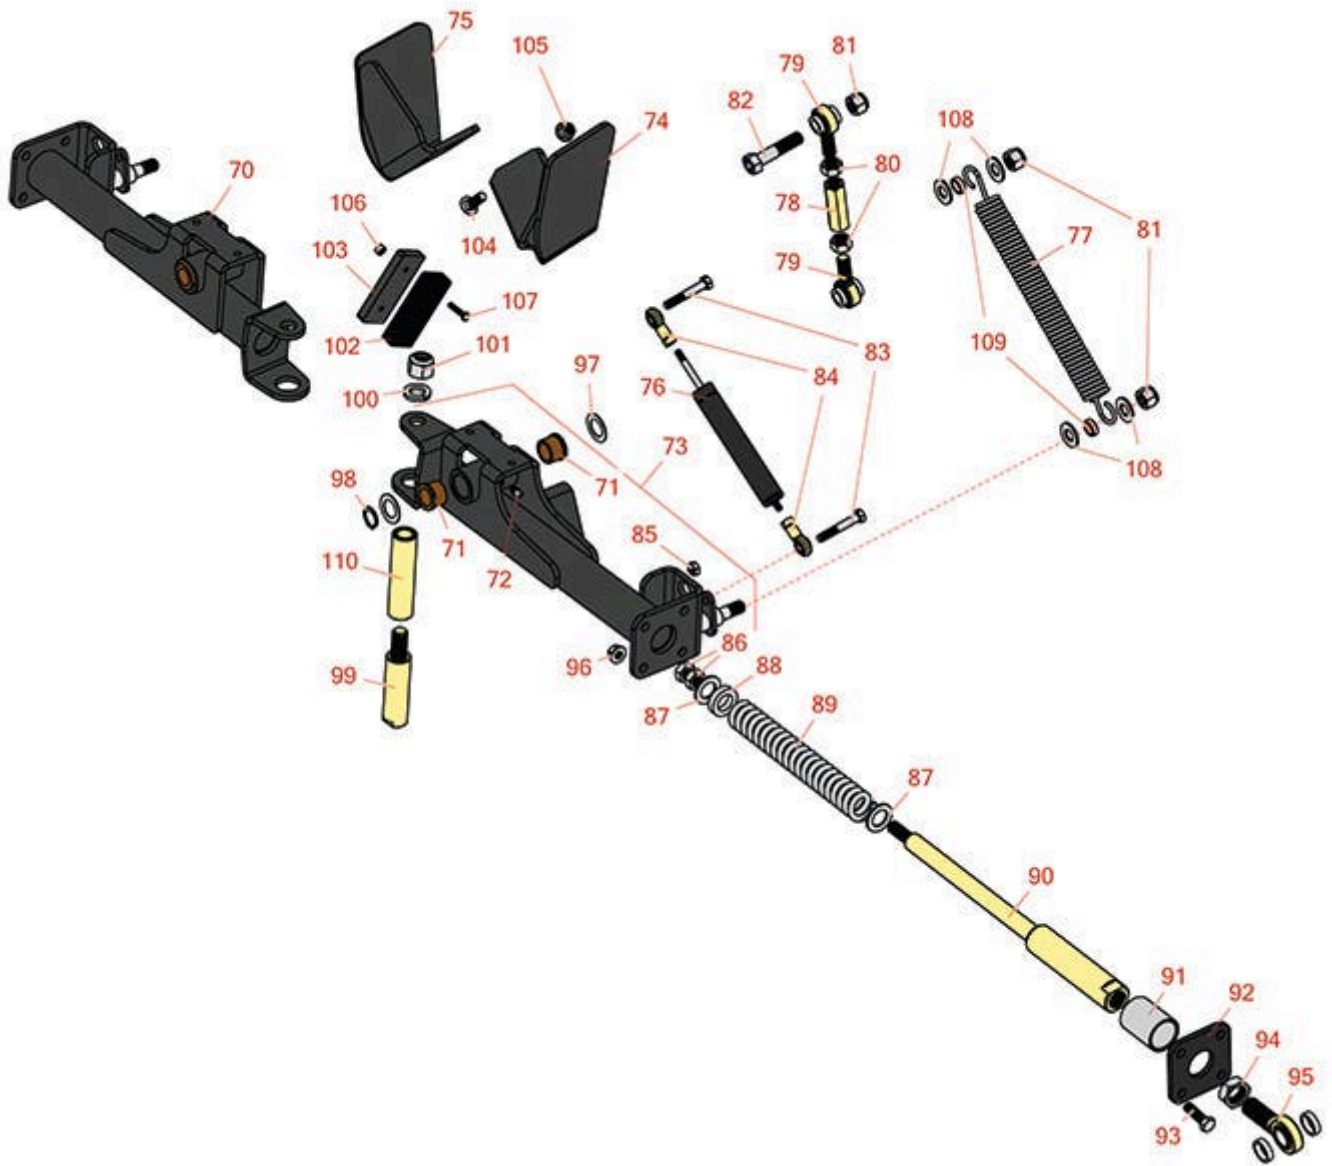

Replaces Toro Groundsmaster 4000-D

Parts

Rotary Mower - Model 30609

Impact Arm

All original equipment manufacturers names and part numbers are used for identification purposes only, and we are in no way implying that our products are original equipment parts. Prices subject to change without notice.

Replaces Toro Groundsmaster 4000-D

Parts

Rotary Mower - Model 30609

Impact Arm

Item No	R&R Part No.	OEM Part No.	Description	Qty Req	Order Quantity
Other Parts Available					
70	R120-8883	120-8883	Arm Assy - RH Rear	1	
71	R256-113	256-113	Bushing - 3/4 ID x 1 1/8 Flange	4	
72	R302-5	21-6010, 302-11, 302-37, 302-47, 302-5, 302-57, 302-58, 302-6, 31-0300, 32-9660, 60-0800, 62-3880, 92-4181	Fitting - Grease	2	
73	R120-8884	120-8884	Arm Assy - LH Rear	1	
74	R120-8856-03	120-8856-03	Bracket- Roller - LH	1	
75	R120-8874-03	120-8874-03	Bracket- Roller - RH	1	
76	R105-3249	104-7512, 105-3249	Damper	2	
77	R104-7520	104-7520	Spring - Damper	2	
78	R105-2809	105-2809	Tube - Link	2	
79	R105-2808	105-2808	Rod End	4	
80	RMM607	01-158-0610, 01-191-0820, 21-3900, 3220-5, 45-0170, 5/1/3220	Nut - Jam 1/2-20 Zinc	4	

Replaces Toro Groundsmaster 4000-D Parts

Rotary Mower - Model 30609
Impact Arm

Item No	R&R Part No.	OEM Part No.	Description	Qty Req	Order Quantity
81	RF5003	32127-29, 32131-5, 32132-5, 3296-23	Locknut - ESNA 1/2-13	6	
82	R325-9	01-150-0920, 01-178-0818, 18-9540, 3226-5	Bolt - 1/2-13 x 2 1/4 Hex Head	2	
83	R322-10	20-30-AD, 24-7180, 322-10, 322-10 , 3223-6, 513347	Bolt - Hex HD 5/16-18 x 2	4	
84	R104-8331	104-8331	Rod End - Spherical	4	
85	R3296-29	1-804256, 3290-357, 3296-29, 915662P	Locknut - 5/16-18 ESNA	4	
86	R443118	01-188-0813, 22-15-AJD, 3217-9	Nut - 1/2-13 Zinc	4	
87	R105-4551	105-4551	Washer- Flat	4	
88	R105-4552	105-4552	Bearing - Plastic	2	
89	R100-8138	100-8138	Spring-Compression	2	
90	R105-4548	105-4548	Shaft - Spring	2	
91	R105-4550	105-4550	Bushing - Straight	2	
92	R105-2807-03	105-2807-03	Plate	2	