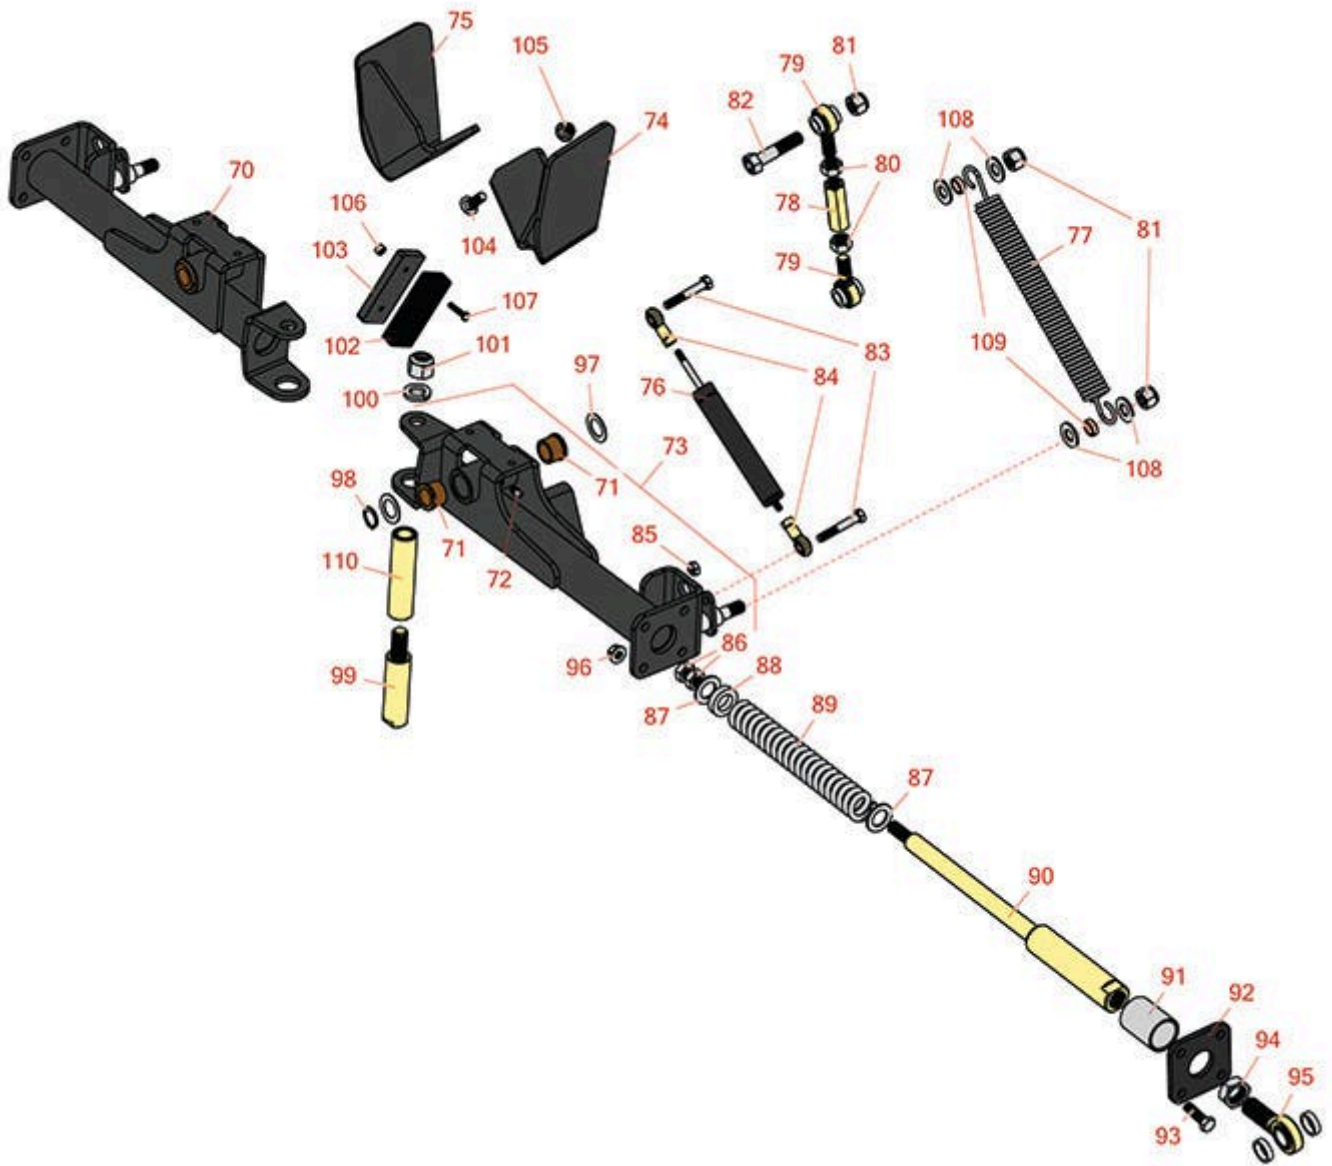

# Replaces Toro Groundsmaster 4000-D

## Parts

Rotary Mower - Model 30605

Impact Arm

All original equipment manufacturers names and part numbers are used for identification purposes only, and we are in no way implying that our products are original equipment parts. Prices subject to change without notice.

## Parts

Rotary Mower - Model 30605  
Impact Arm

Item No	R&R Part No.	OEM Part No.	Description	Qty Req	Order Quantity
<b>Other Parts Available</b>					
70	<b>R120-8883</b>	120-8883	Arm Assy - RH Rear	1	
71	<b>R256-113</b>	256-113	Bushing - 3/4 ID x 1 1/8 Flange	4	
72	<b>R302-5</b>	21-6010, 302-11, 302-37, 302-47, 302-5, 302-57, 302-58, 302-6, 31-0300, 32-9660, 60-0800, 62-3880, 92-4181	Fitting - Grease	2	
73	<b>R120-8884</b>	120-8884	Arm Assy - LH Rear	1	
74	<b>R120-8856-03</b>	120-8856-03	Bracket- Roller - LH	1	
75	<b>R120-8874-03</b>	120-8874-03	Bracket- Roller - RH	1	
76	<b>R105-3249</b>	104-7512, 105-3249	Damper	2	
77	<b>R104-7520</b>	104-7520	Spring - Damper	2	
78	<b>R105-2809</b>	105-2809	Tube - Link	2	
79	<b>R105-2808</b>	105-2808	Rod End	4	
80	<b>RMM607</b>	01-158-0610, 01-191-0820, 21-3900, 3220-5, 45-0170, 5/1/3220	Nut - Jam 1/2-20 Zinc	4	