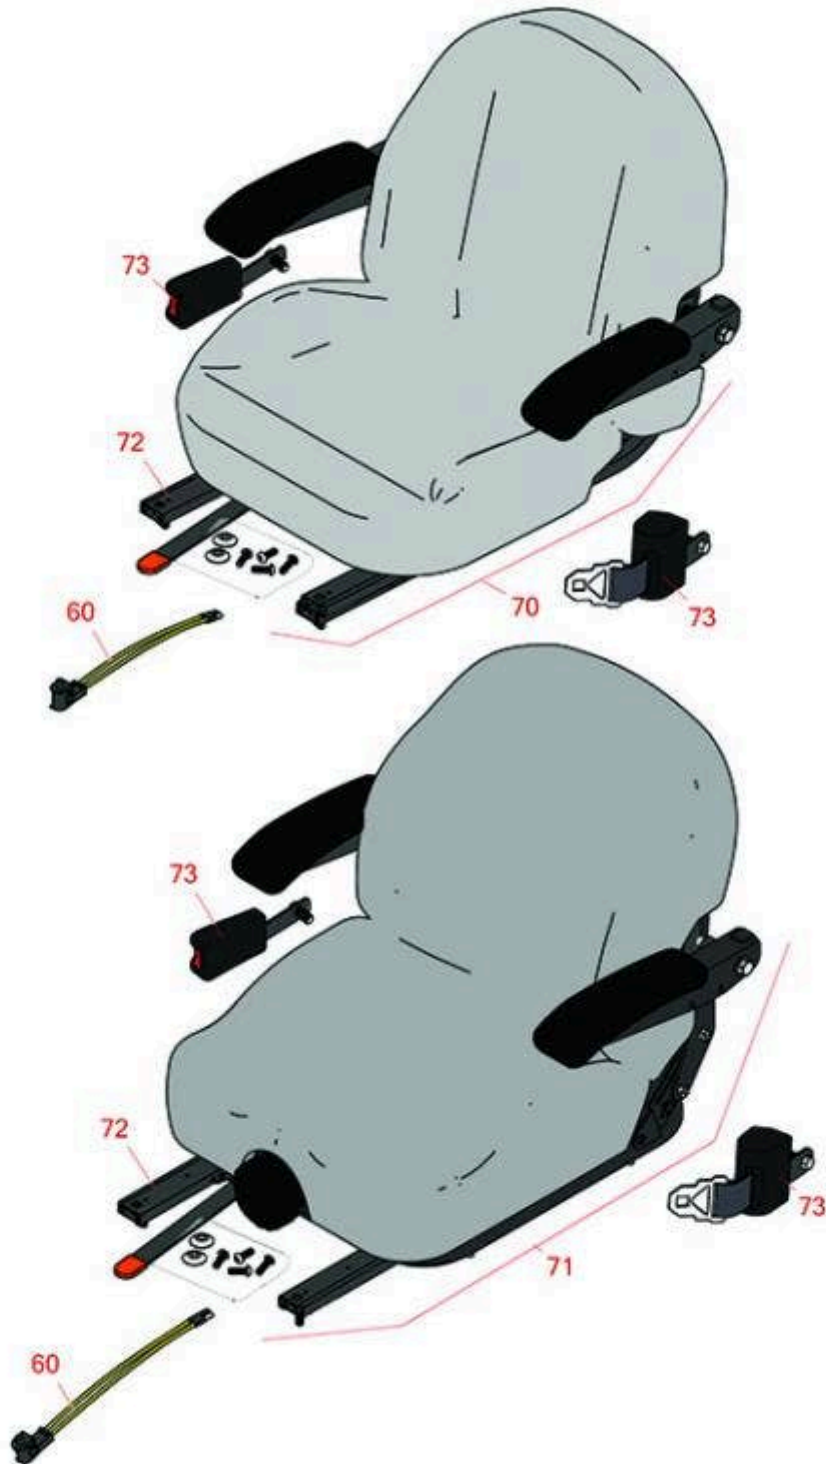

Replaces Exmark Lazer Z DS-Series Parts

Zero-Turn Mower with 60in Deck - Model LZS902DKU605A1
Seat

All original equipment manufacturers names and part numbers are used for identification purposes only, and we are in no way implying that our products are original equipment parts. Prices subject to change without notice.

Replaces Exmark Lazer Z DS-Series Parts

Zero-Turn Mower with 60in Deck - Model LZS902DKU605A1
Seat

| Item No | R&R Part No. | OEM Part No. | Description | Qty Req | Order Quantity |
|----------------------------------------------------|------------------|------------------------------------|----------------------------------------------|---------|----------------|
| 60 | R150229 | 82-2190 | Switch - Operator Presence | 1 | |
| 70 | R750205 | 126-1366, 126-5801, 126-8290 | Seat - Light Grey Deluxe w/Arms & Track Set | 1 | |
| 71 | R750210 | 116-8912 | Seat - Light Grey Deluxe w/Arms w/Suspension | 1 | |
| <i>Tech Note: INCL SUSPENSION & TRACK SET:</i> | | | | | |
| 72 | R109-9801 | 109-9801 | Seat Track Set | 1 | |
| 73 | R109-9805 | 109-9805 | Seat Belt Kit | 1 | |