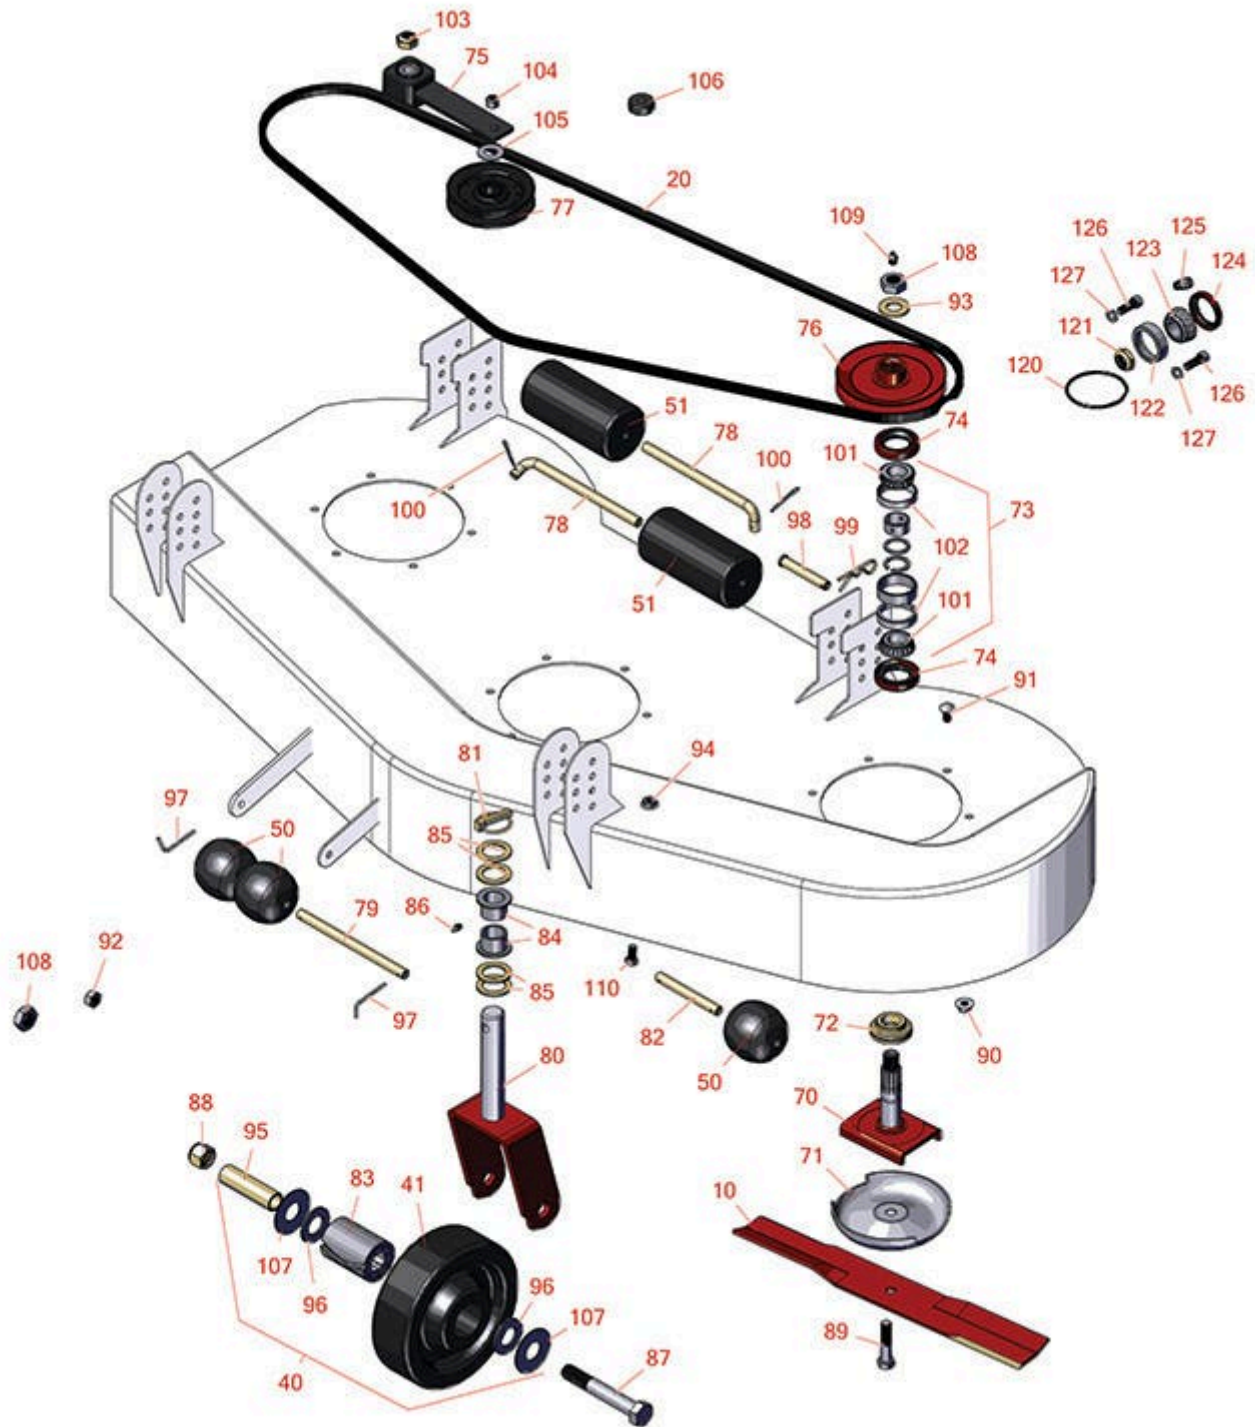

Replaces Toro Groundsmaster 220-D Parts

Rotary Mower - Model 30794

62in Side Discharge Deck - Model 30564

All original equipment manufacturers names and part numbers are used for identification purposes only, and we are in no way implying that our products are original equipment parts. Prices subject to change without notice.

Replaces Toro Groundsmaster 220-D Parts

Rotary Mower - Model 30794
62in Side Discharge Deck - Model 30564

Item No	R&R Part No.	OEM Part No.	Description	Qty Req	Order Quantity
Blades					
10	R44-6250	44-6250, 44-6250-03	Mower Blade	3	
Belts					
20	R44-6260	44-6260	Belt - Deck	1	
Wheels					
40	R27-1050	27-1050, 46-8230	Wheel Assy	2	
41	R27-1190	27-1190	Wheel Only - Gm 52 Deck	2	
Rollers					
50	R29-4820	29-4820	Roller	3	
51	R36-1740	36-1740	Roller - Rotary Deck	2	
Other Parts Available					
70	R27-0920	27-0920	Spindle - Splined - 4-5/8 in	3	
71	R72-9361	27-1000, 27-1001, 72-9360, 72-9361	Cup - Anti-Scalp	3	
72	R27-0950	27-0950	Spacer - Bearing	3	
73	R46-8530	27-0960, 46-8530	Bearing - Set with Rings/Spacers	3	
<i>Tech Note: Includes 2 ea: R254-72 Bearings, R254-94 Cones, Spacers & Rings:</i>					
74	R253-139	253-139	Seal - Spindle	3	
75	R27-8580	100-6178, 27-1060, 27-8580, 99-1297	Socket - Idler	1	