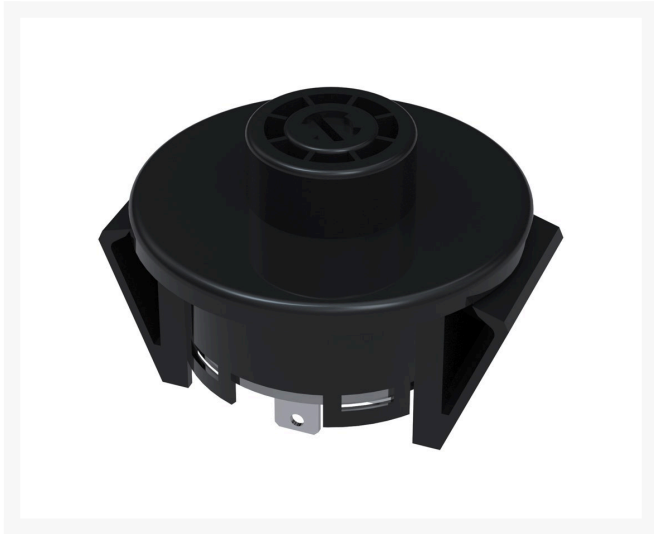

Ignition Switch

R137-4100

Replaces

Exmark	117-2221, 137-4100
R&R Products	R117-2221
Toro	117-2221, 137-4100

Specifications

Manufacturer	R&R Products
--------------	--------------

Fits Models

- Exmark Lazer Z E-Series
- Exmark Lazer Z Propane
- Exmark Lazer Z S-Series
- Exmark Lazer Z X-Series
- Exmark Navigator
- Toro Commercial Walk Behind
- Toro Z Master 2000
- Toro Z Master Commercial 3000
- Toro Z Master Professional 6000
- Toro Z Master Professional 7000
- Exmark Pioneer S-Series
- Exmark Quest SP Series
- Toro TimeCutter 4200
- Toro TimeCutter 4200C
- Toro TimeCutter 4225
- Toro TimeCutter 4275C
- Toro TimeCutter 5000
- Toro TimeCutter 5000C
- Toro TimeCutter 6000
- Toro TimeCutter MX 4275
- Toro TimeCutter MX 5000
- Toro TimeCutter MX 5075
- Toro TimeCutter MX 5475
- Toro Titan 5400C
- Toro Titan MR 4800
- Toro Titan MR 5400
- Toro Titan MX 4800
- Toro Titan MX 4880

Gritmaster

309 Percy Osborn Road Morningside, 4001
0313035785

<https://gritmaster.rrproducts.com/>

Ignition Switch

R137-4100

- Toro Titan MX 5400
- Toro Titan MX 5480
- Toro Titan MX 6000
- Toro Titan MX 6080
- Toro Titan MyRide
- Toro Titan ZX 4800
- Toro Titan ZX 4820
- Toro Titan ZX 5400
- Toro Titan ZX 5420
- Toro Titan ZX 6000
- Toro Titan ZX 6020
- Toro Z Master Professional 8000
- Toro TimeCutter MX 4260
- Toro TimeCutter MX 5060
- Toro TimeCutter SS 4200
- Toro TimeCutter SS 4235
- Toro TimeCutter SS 4260
- Toro TimeCutter SS 5000
- Toro TimeCutter SS 5035
- Toro TimeCutter SS 5060
- Toro TimeCutter ZS 4200
- Toro TimeCutter ZS 4200TF
- Toro TimeCutter ZS 5000
- Toro TimeCutter ZS 5000TF
- Exmark Quest Drive Series
- Exmark Radius E-Series
- Exmark Radius S-Series
- Exmark Radius X-Series
- Toro TimeCutter SS 3200
- Toro TimeCutter SS 3216
- Toro TimeCutter SS 3225
- Toro TimeCutter ZS 3200
- Toro TimeCutter ZS 3200S
- Toro Z400 Z Master
- Toro Z500 Z Master