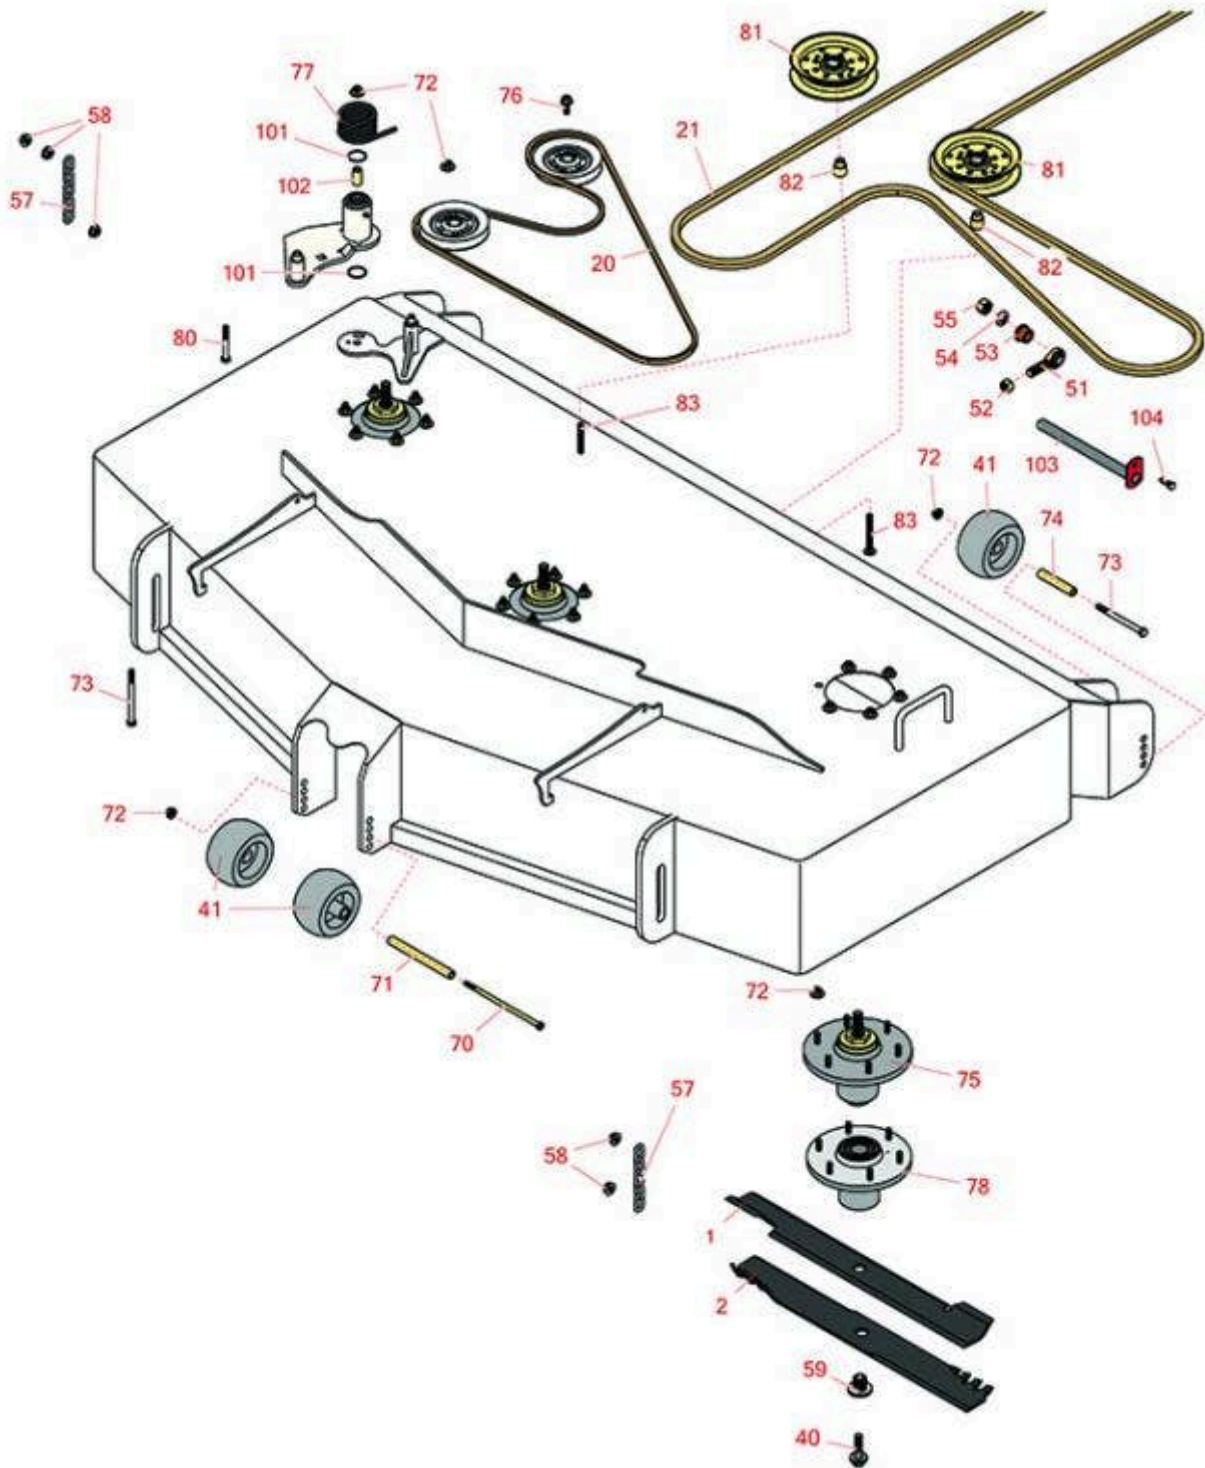

# Replaces Exmark Lazer Z DS-Series Parts

Zero-Turn Mower with 72in Deck - Model LZS902DKU72R00  
72in Deck

All original equipment manufacturers names and part numbers are used for identification purposes only, and we are in no way implying that our products are original equipment parts. Prices subject to change without notice.

# Replaces Exmark Lazer Z DS-Series Parts

Zero-Turn Mower with 72in Deck - Model LZS902DKU72R00  
72in Deck

Item No	R&R Part No.	OEM Part No.	Description	Qty Req	Order Quantity
<b>Blades</b>					
1	<b>R103-6404</b>	103-6404	Mower Blade - 24-3/8 Notched	3	
2	<b>RRB4110-2401</b>	116-5171, 116-5171-S	Mower Blade - Mulcher 24.5 x 3in x 15/16 Mt Hole	3	
<b>Belts</b>					
20	<b>R116-8501</b>	116-8501	Belt - V	1	
21	<b>R116-9702</b>	116-9702	Belt - 5V	1	
<b>Other parts</b>					
40	<b>R109-9220</b>	109-9220	Bolt - Sems 1/2-20	3	
41	<b>R68-2730</b>	1-603299	Wheel - Anti Scalp	4	
51	<b>R1-633029</b>	1-633029	Ball Joint - 5/8-18 RH Thread	2	
52	<b>R3219-6</b>	3219-6	Nut - 5/8-18 Gr 8 Hex	2	
53	<b>R92-9252</b>	92-9252	Bushing - 5/8 ID x 1 1/4 Flange	2	
54	<b>RF104</b>	3253-8	Washer - Lock 5/8	2	
55	<b>R3217-11</b>	3217-11	Nut - Hex 5/8-11	2	
57	<b>R1-633447</b>	1-633447	Chain - Deck Lift	4	
58	<b>R32128-37</b>	32128-37	Nut - 7-16-14 Hx Serr Fl	10	
59	<b>R103-3037</b>	103-3037	Splined Bushing	3	
70	<b>R108-5388</b>	108-5388	Bolt - Hx HD 3/8-16 x 7 1/2	1	
71	<b>R98-5967</b>	98-5967	Spacer-Wheel	1	
72	<b>R104-8301</b>	104-8301, 109-6658	Locknut - 3/8-16 Nylon Flanged	34	