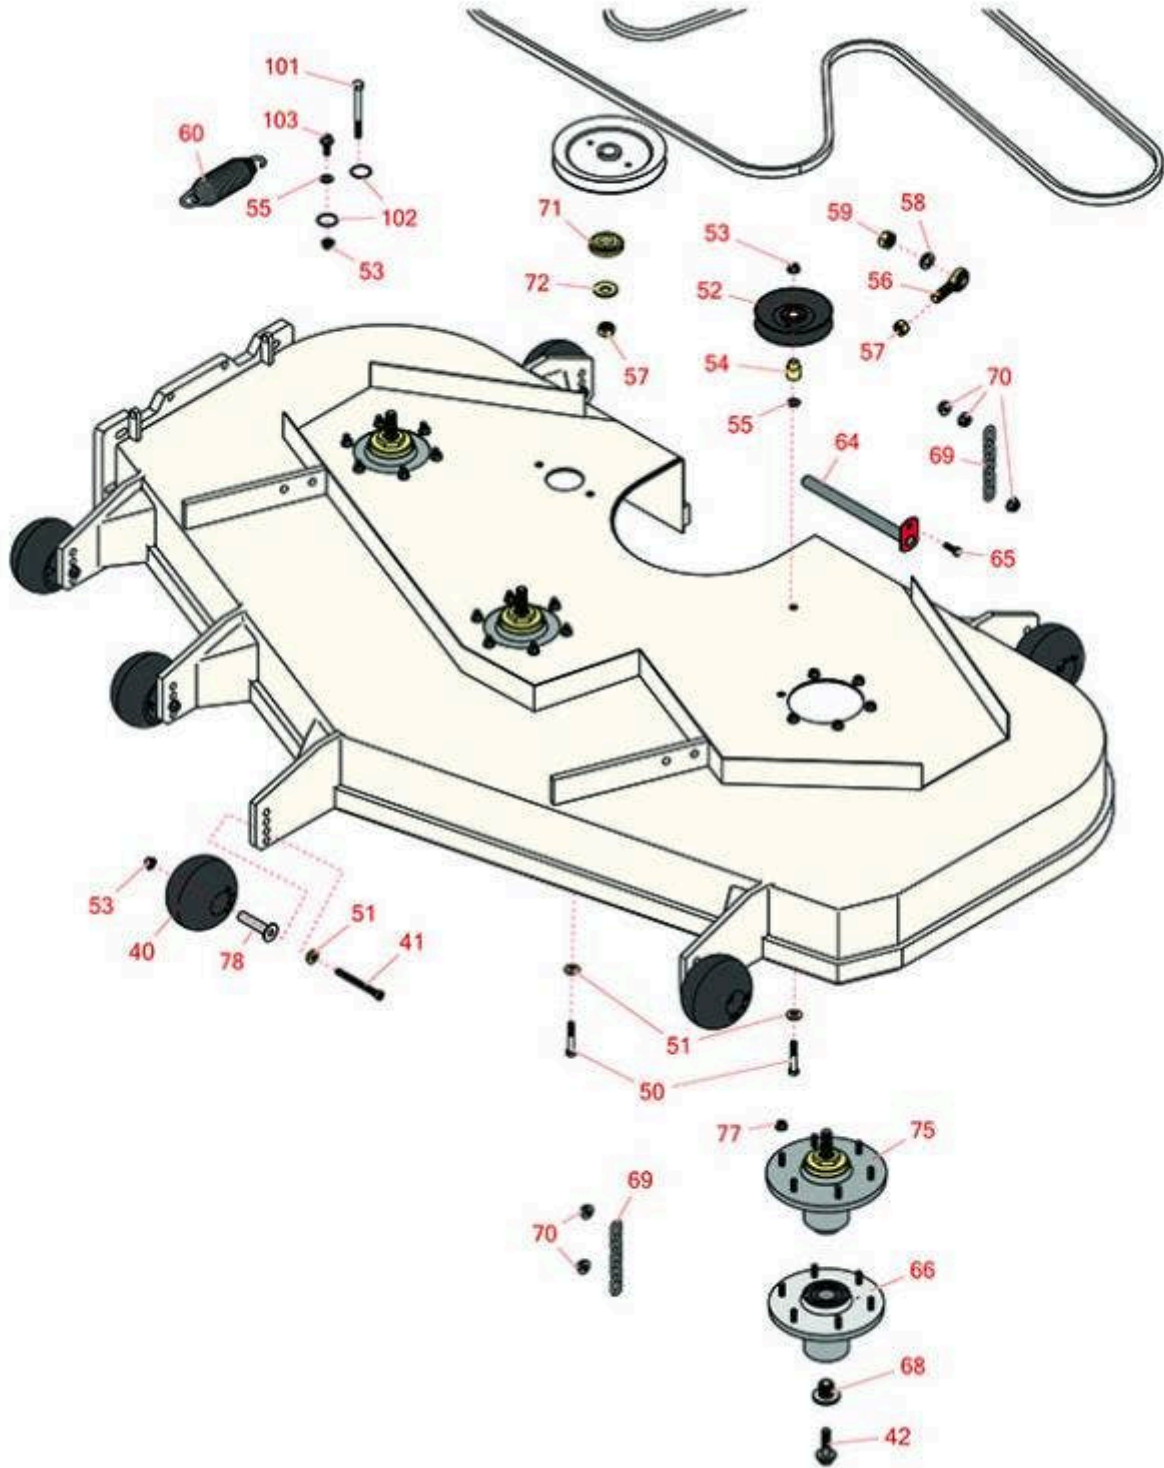

Replaces Exmark Lazer Z DS-Series Parts

Zero-Turn Mower with 72in Deck - Model LZS902DKU725A1
72in Deck

All original equipment manufacturers names and part numbers are used for identification purposes only, and we are in no way implying that our products are original equipment parts. Prices subject to change without notice.

Replaces Exmark Lazer Z DS-Series Parts

Zero-Turn Mower with 72in Deck - Model LZS902DKU725A1
72in Deck

Item No	R&R Part No.	OEM Part No.	Description	Qty Req	Order Quantity
Other Parts Available					
40	R103-8415	103-8415	Roller - Anti Scalp	6	
41	R116-9362	116-9362	Bolt - Hex HD 3/8-16 x 3 3/4 GR8 YZ	6	
42	R109-9220	109-9220	Bolt - Sems 1/2-20	3	
50	R323-11	323-11	Bolt - 3/8-16 x 2 1/4 GR5	2	
51	R98-5975	98-5975	Washer - Belleville	12	
52	R1-603805	1-603805	Pulley- Idler	1	
53	R104-8301	104-8301, 109-6658	Locknut - 3/8-16 Nylon Flanged	21	
54	R1-633456	1-633456	Bushing - Idler	3	
55	R453011	3256-23, 3256-24, 3256-3, 3256-4, 80-7730	Washer - Flat 3/8 SAE Y/Zinc	13	
56	R1-633029	1-633029	Ball Joint - 5/8-18 RH Thread	2	
57	R3219-6	3219-6	Nut - 5/8-18 Gr 8 Hex	3	
58	RF104	3253-8	Washer - Lock 5/8	2	
59	R3217-11	3217-11	Nut - Hex 5/8-11	2	
60	R116-6317	116-0133, 116-6317	Spring - Extension	1	
64	R1-632199-01	1-632199-01	Pin - Strut	2	
65	R322-5	322-5	Bolt - Hex HD 5/16-18 x 1	2	
66	R103-9539	103-9539	Spindle Housing Assy with Bearings	3	