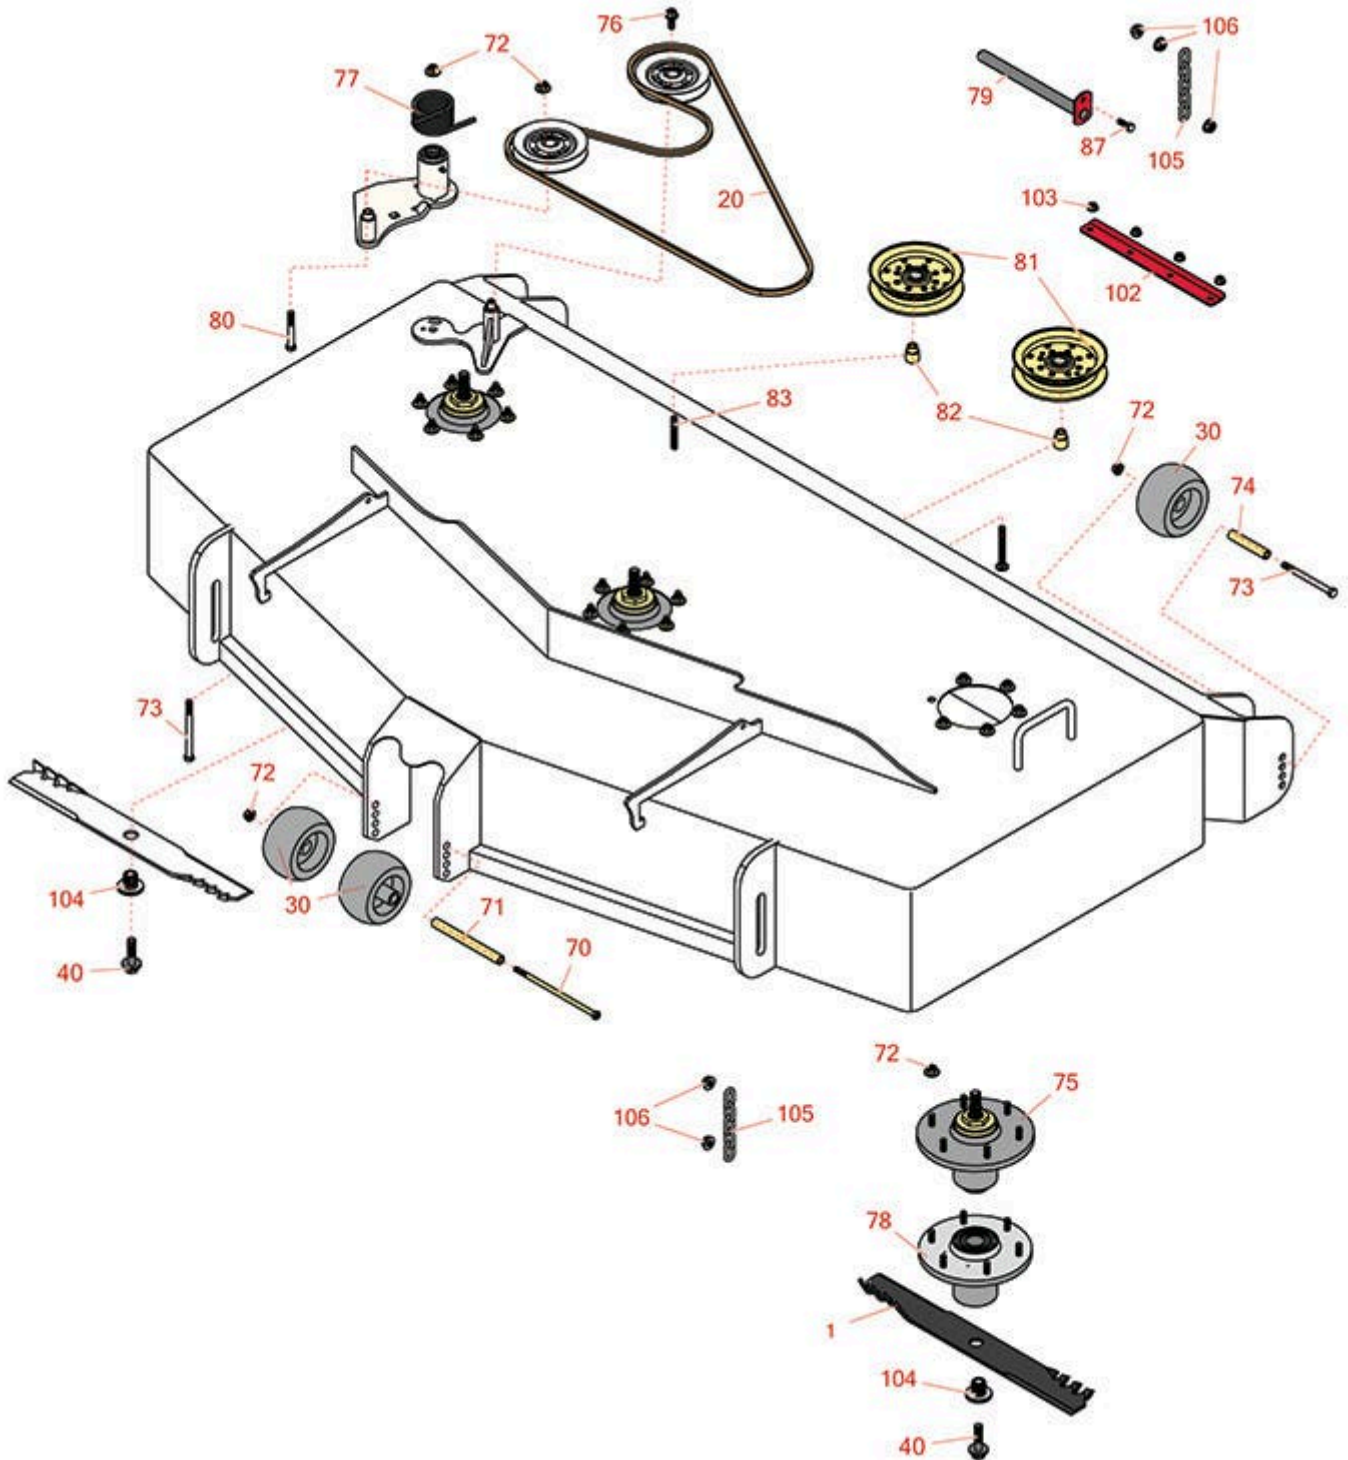

# Replaces Exmark Lazer Z DS-Series Parts

Zero-Turn Mower with 60in Deck - Models LZS902DKU60R00  
60in Deck

All original equipment manufacturers names and part numbers are used for identification purposes only, and we are in no way implying that our products are original equipment parts. Prices subject to change without notice.

# Replaces Exmark Lazer Z DS-Series Parts

Zero-Turn Mower with 60in Deck - Models LZS902DKU60R00  
60in Deck

Item No	R&R Part No.	OEM Part No.	Description	Qty Req	Order Quantity
<b>Blades</b>					
1	<b>RRB4065-2001</b>	116-5174, 116-5174-S	Mower Blade - Mulcher 20.5 x 2.5in x 15/16 Mt Hole	3	
2	<b>RRB3065-2001</b>	103-6403, 103-6403-S	Mower Blade - High-Lift 20.5 x 2.5in x 15/16 Mt Hole	3	
<b>Belts</b>					
20	<b>R116-8187</b>	116-8187	Belt - V - Deck	1	
40	<b>R68-2730</b>	1-603299	Wheel - Anti Scalp	4	
<b>Other parts</b>					
70	<b>R108-5388</b>	108-5388	Bolt - Hx HD 3/8-16 x 7 1/2	1	
71	<b>R98-5967</b>	98-5967	Spacer-Wheel	1	
72	<b>R104-8301</b>	104-8301, 109-6658	Locknut - 3/8-16 Nylon Flanged	34	
73	<b>R323-23</b>	323-23	Bolt - Hex HD 3/8-16 x 4-1/2	3	
74	<b>R98-7912</b>	98-7912	Bushing - Spanner Wheel	2	
75	<b>R109-6917</b>	109-6917	Spindle Housing Assy Complete with Spindle	3	
76	<b>R3234-11</b>	3234-11	Bolt - Hex Washer HD	1	
77	<b>R108-1921</b>	108-1921	Torsion Spring - Idler	1	
78	<b>R103-9539</b>	103-9539	Spindle Housing Assy with Bearings	3	
79	<b>R1-632199-01</b>	1-632199-01	Pin - Strut	2	
80	<b>R323-13</b>	323-13	Bolt - Hex HD 3/8-16 x 2-3/4 GR5	1	
81	<b>R126-9196</b>	126-9196	Idler Pulley - Flat	2	
82	<b>R1-633456</b>	1-633456	Bushing - Idler	2	