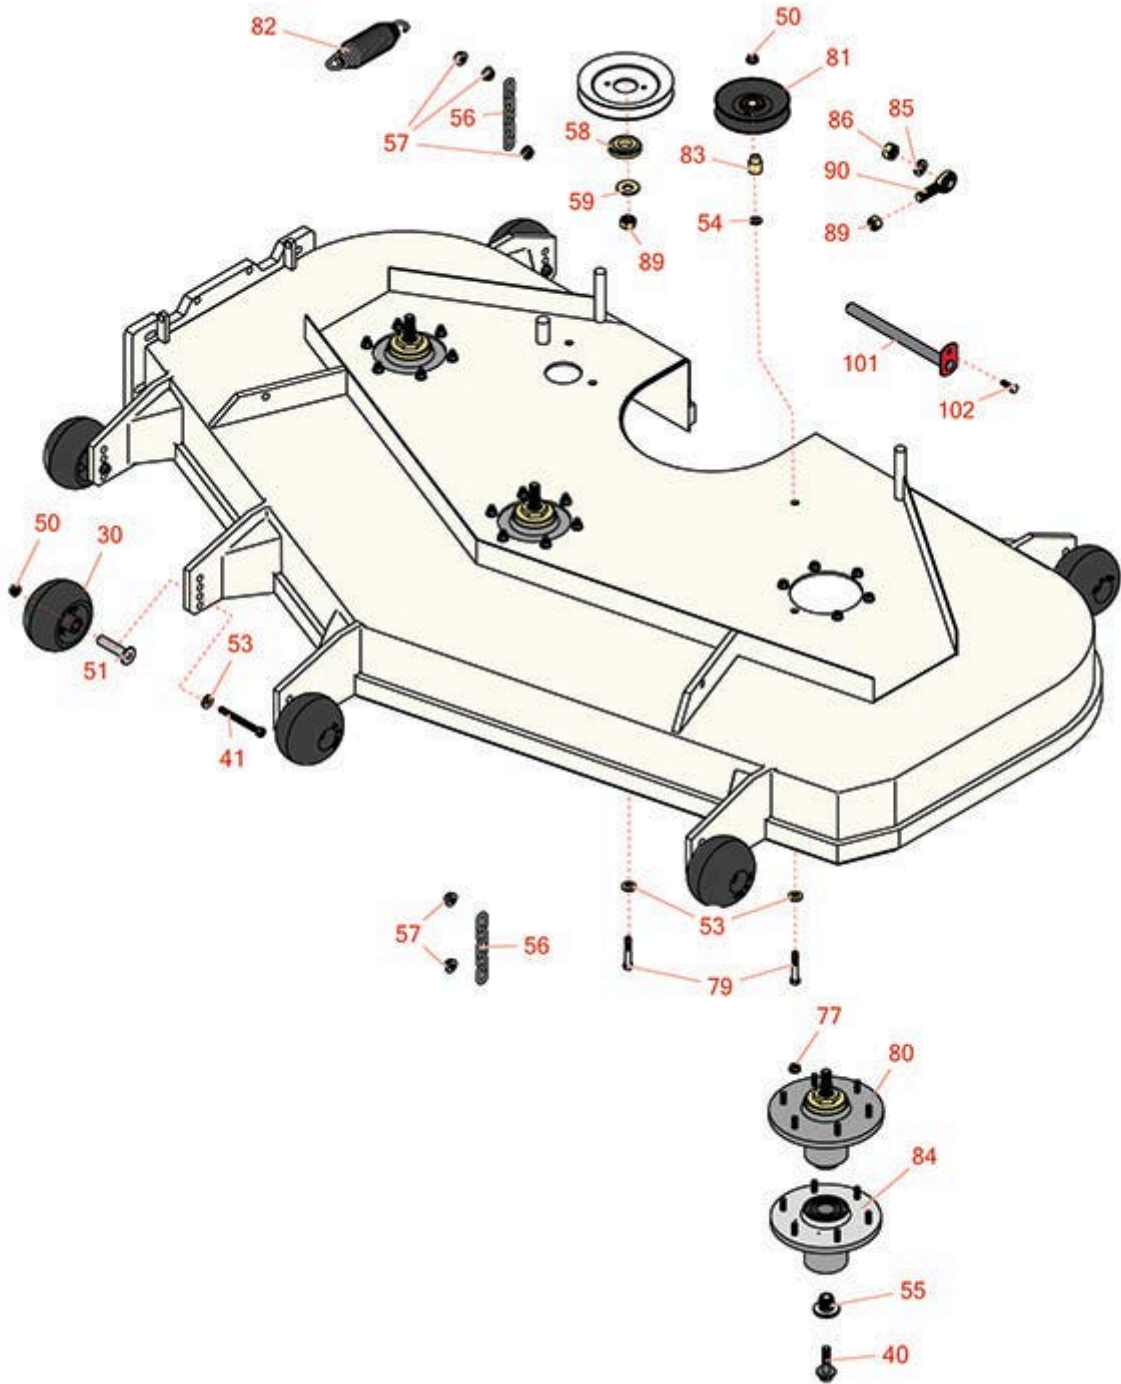

# Replaces Exmark Lazer Z DS-Series Parts

Zero-Turn Mower with 60in Deck - Model LZS902DKU605A1  
Deck Parts

All original equipment manufacturers names and part numbers are used for identification purposes only, and we are in no way implying that our products are original equipment parts. Prices subject to change without notice.

# Replaces Exmark Lazer Z DS-Series Parts

Zero-Turn Mower with 60in Deck - Model LZS902DKU605A1  
Deck Parts

Item No	R&R Part No.	OEM Part No.	Description	Qty Req	Order Quantity
30	<b>R103-8415</b>	103-8415	Roller - Anti Scalp	6	
40	<b>R109-9220</b>	109-9220	Bolt - Sems 1/2-20	3	
41	<b>R116-9362</b>	116-9362	Bolt - Hex HD 3/8-16 x 3 3/4 GR8 YZ	6	
50	<b>R104-8301</b>	104-8301, 109-6658	Locknut - 3/8-16 Nylon Flanged	20	
51	<b>R116-8131</b>	116-8131	Axle - Roller	6	
53	<b>R98-5975</b>	98-5975	Washer - Belleville	12	
54	<b>R453011</b>	3256-23, 3256-24, 3256-3, 3256-4, 80-7730	Washer - Flat 3/8 SAE Y/Zinc	2	
55	<b>R103-3037</b>	103-3037	Splined Bushing	3	
56	<b>R1-633447</b>	1-633447	Chain - Deck Lift	4	
57	<b>R32128-37</b>	32128-37	Nut - 7-16-14 Hx Serr Fl	10	
58	<b>R103-2535</b>	103-2535	Spacer-Guard, Bottom	1	
59	<b>R1-513208</b>	1-513208	Washer - Spring	1	
77	<b>R104-8300</b>	104-8300	Locknut - 5/16-18 Flanged Y/Zinc	18	
79	<b>R323-11</b>	323-11	Bolt - 3/8-16 x 2 1/4 GR5	2	
80	<b>R109-6917</b>	109-6917	Spindle Housing Assy Complete with Spindle	3	
81	<b>R1-603805</b>	1-603805	Pulley- Idler	1	
82	<b>R116-6317</b>	116-0133, 116-6317	Spring - Extension	1	
83	<b>R1-633456</b>	1-633456	Bushing - Idler	2	