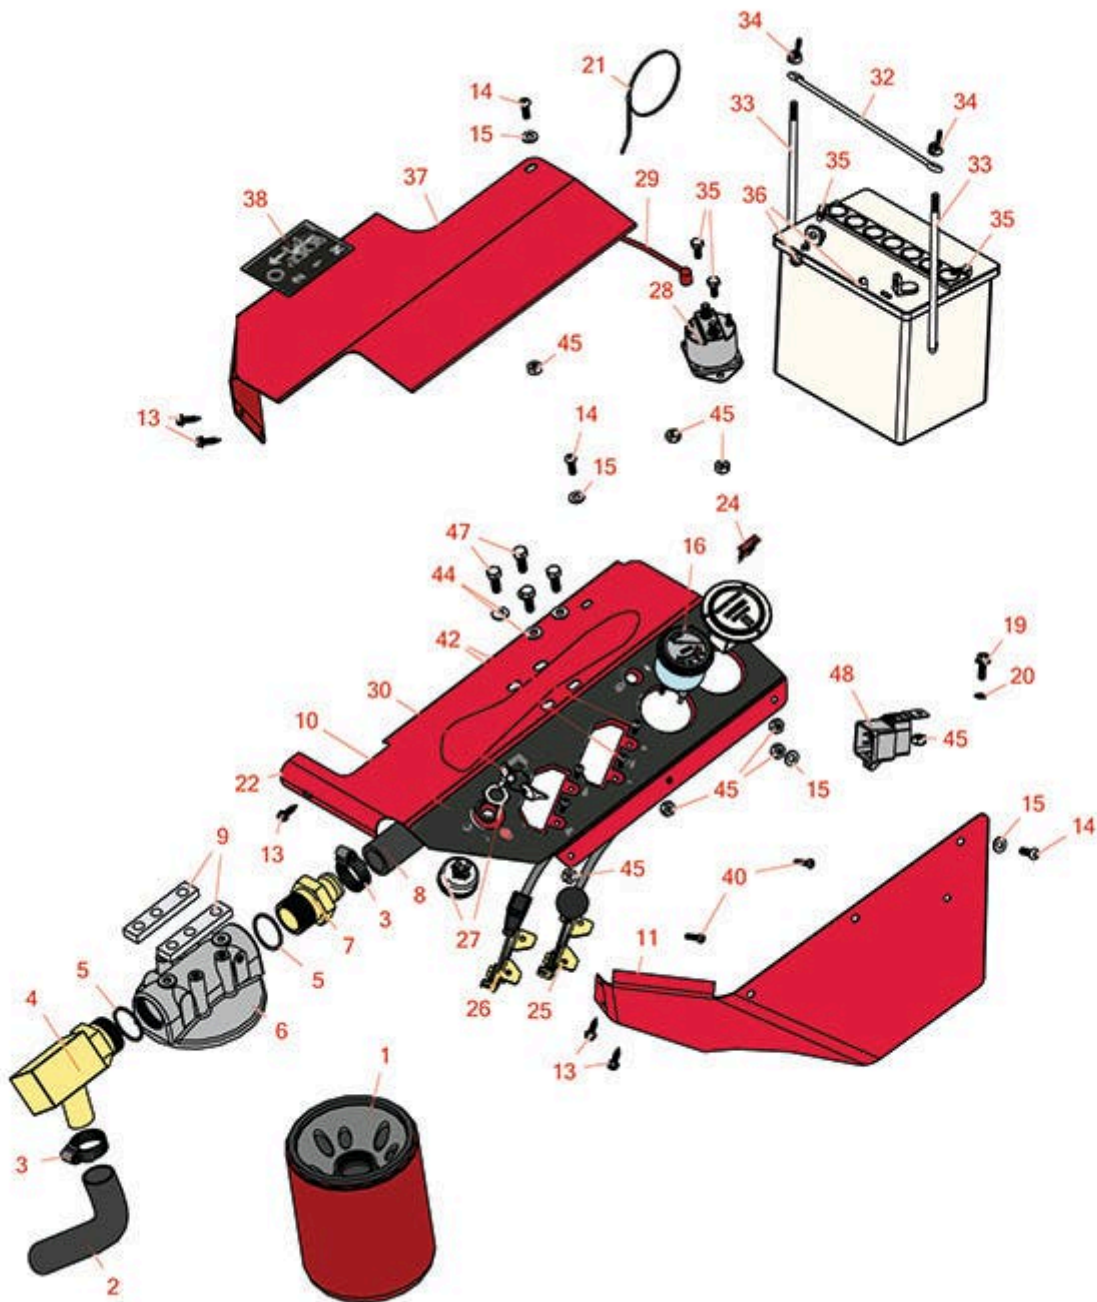

# Replaces Toro Greensmaster 3050 Parts

Traction Unit - Model 04351

Hydraulic Filter

All original equipment manufacturers names and part numbers are used for identification purposes only, and we are in no way implying that our products are original equipment parts. Prices subject to change without notice.

# Replaces Toro Greensmaster 3050 Parts

*Traction Unit - Model 04351*

*Hydraulic Filter*

Item No	R&R Part No.	OEM Part No.	Description	Qty Req	Order Quantity
1	<b>R74-3570</b>	44-5340, 57-0990, 74-3570, 8076001	Baldwin Oil Filter - Hyd 10 Micron	1	
2	<b>R68-5880</b>	28-2040, 51-0040, 68-5880	Hydraulic Hose Assy	1	
3	<b>R2412-34</b>	2412-34, 31-0120	Clamp - Hose .75-1.5	1	
4	<b>R353-564</b>	353-564	Hydraulic Fitting - 90 Deg	1	
5	<b>R237-101</b>	237-101	O-Ring	2	
6	<b>R44-5560</b>	27-2370, 44-5560	Head Assy - Hyd Oil Filter	1	
7	<b>R353-563</b>	353-563, 95-4356	Hydraulic Fitting - Filter	1	
8	<b>R95-7119</b>	95-7119	Hose - Return	1	
9	<b>R27-2380</b>	27-2380	Spacer - Oil Filter	2	
10	<b>R107-2554</b>	107-2554, 93-8061	Decal - Control Panel	1	
11	<b>R83-0840-01</b>	83-0840, 83-0840-01	Cover Shield - Valve - Red	1	
13	<b>R32104-116</b>	32104-116	Screw - 12 x 1/2 Sheet Metal Hswh	5	
14	<b>R3274-69</b>	3274-69, 3274-91, 3274.69	Screw - 1/4-20 x 3/4 Hsbh	3	