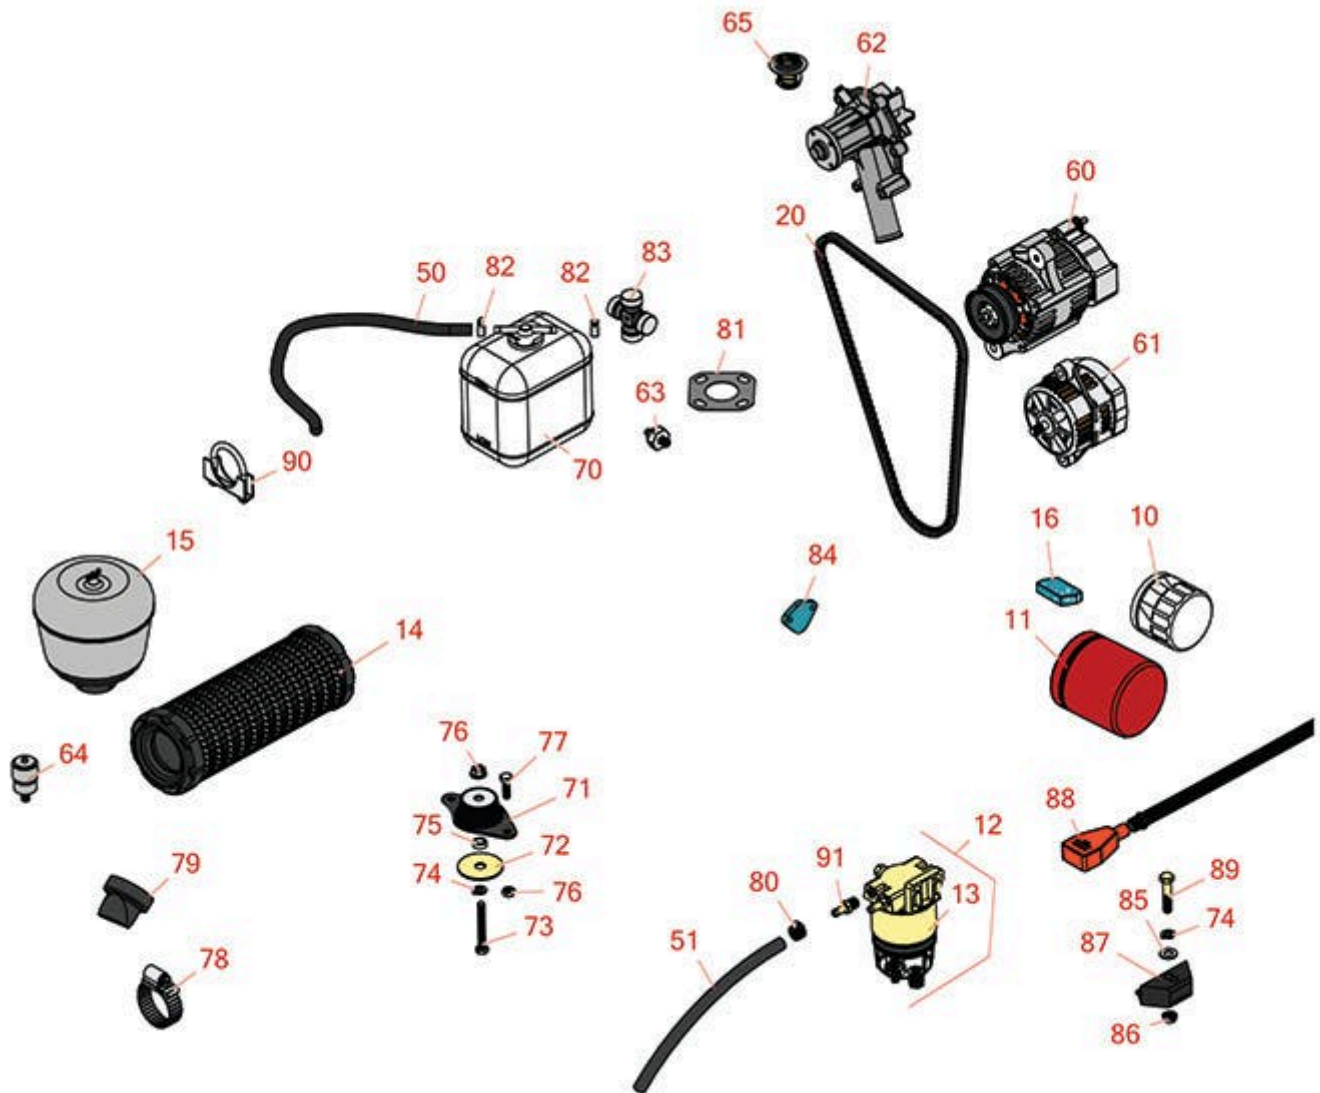

Replaces Toro Reelmaster 5500-D Parts

Traction Unit - Models 03550 & 03551

Engine, Muffler Battery and Filters

All original equipment manufacturers names and part numbers are used for identification purposes only, and we are in no way implying that our products are original equipment parts. Prices subject to change without notice.

Replaces Toro Reelmaster 5500-D Parts

Traction Unit - Models 03550 & 03551

Engine, Muffler Battery and Filters

Item No	R&R Part No.	OEM Part No.	Description	Qty Req	Order Quantity
Filters					
10	R42-9030	104-5167, 108-3841, 127-0511, 42-9030, 67-4330, 98-9651	Baldwin Oil Filter - Engine	1	
11	R75-1330	110-4146, 75-1330	Filter - Oil - Transmission	1	
12	R98-9305	98-9305	Water/Fuel Separator Assy	1	
13	R98-9764	98-9764	Element - Water Fuel Separator	1	
14	R5000919	108-3810, 1083810, 98-9763, 989763	Baldwin Air Filter Element	1	
14	RRF10143	108-3810, 1083810, 98-9763, 989763	SilverGuard Air Filter Element	1	
15	R27-7100P	48-7430	Pre-Cleaner	1	
16	RX1624105670	98-9493, 99-9430	Kubota Element - Breather	1	
Belts					
30	RX1628297010	127-0426, 98-9676	Kubota V-Belt	1	
30	R98-3921	98-3921	Belt - Engine Fan	1	
Hoses					
50	R110-3257	110-3257, 63-7630	Hose-Fuel	1	
51	R110-4105	110-4105	Fuel Hose	1	

Replaces Toro Reelmaster 5500-D Parts

Traction Unit - Models 03550 & 03551

Engine, Muffler Battery and Filters

Item No	R&R Part No.	OEM Part No.	Description	Qty Req	Order Quantity
89	R323-9	01-150-0190, 01-150-1540, 01-178-0614, 107229, 20-50-AD, 20-50-AGD, 30-9430, 32105-4, 3224-5, 323-9, 513363, 513364, 5377, 908037P	Bolt - Hex HD 3/8-16 x 1-3/4	1	
90	R348856	2112-9, 2412-42, 348856	Clamp - Muffler - 1-1/2	1	
91	R353-783	353-783	Fitting - Straight	2	