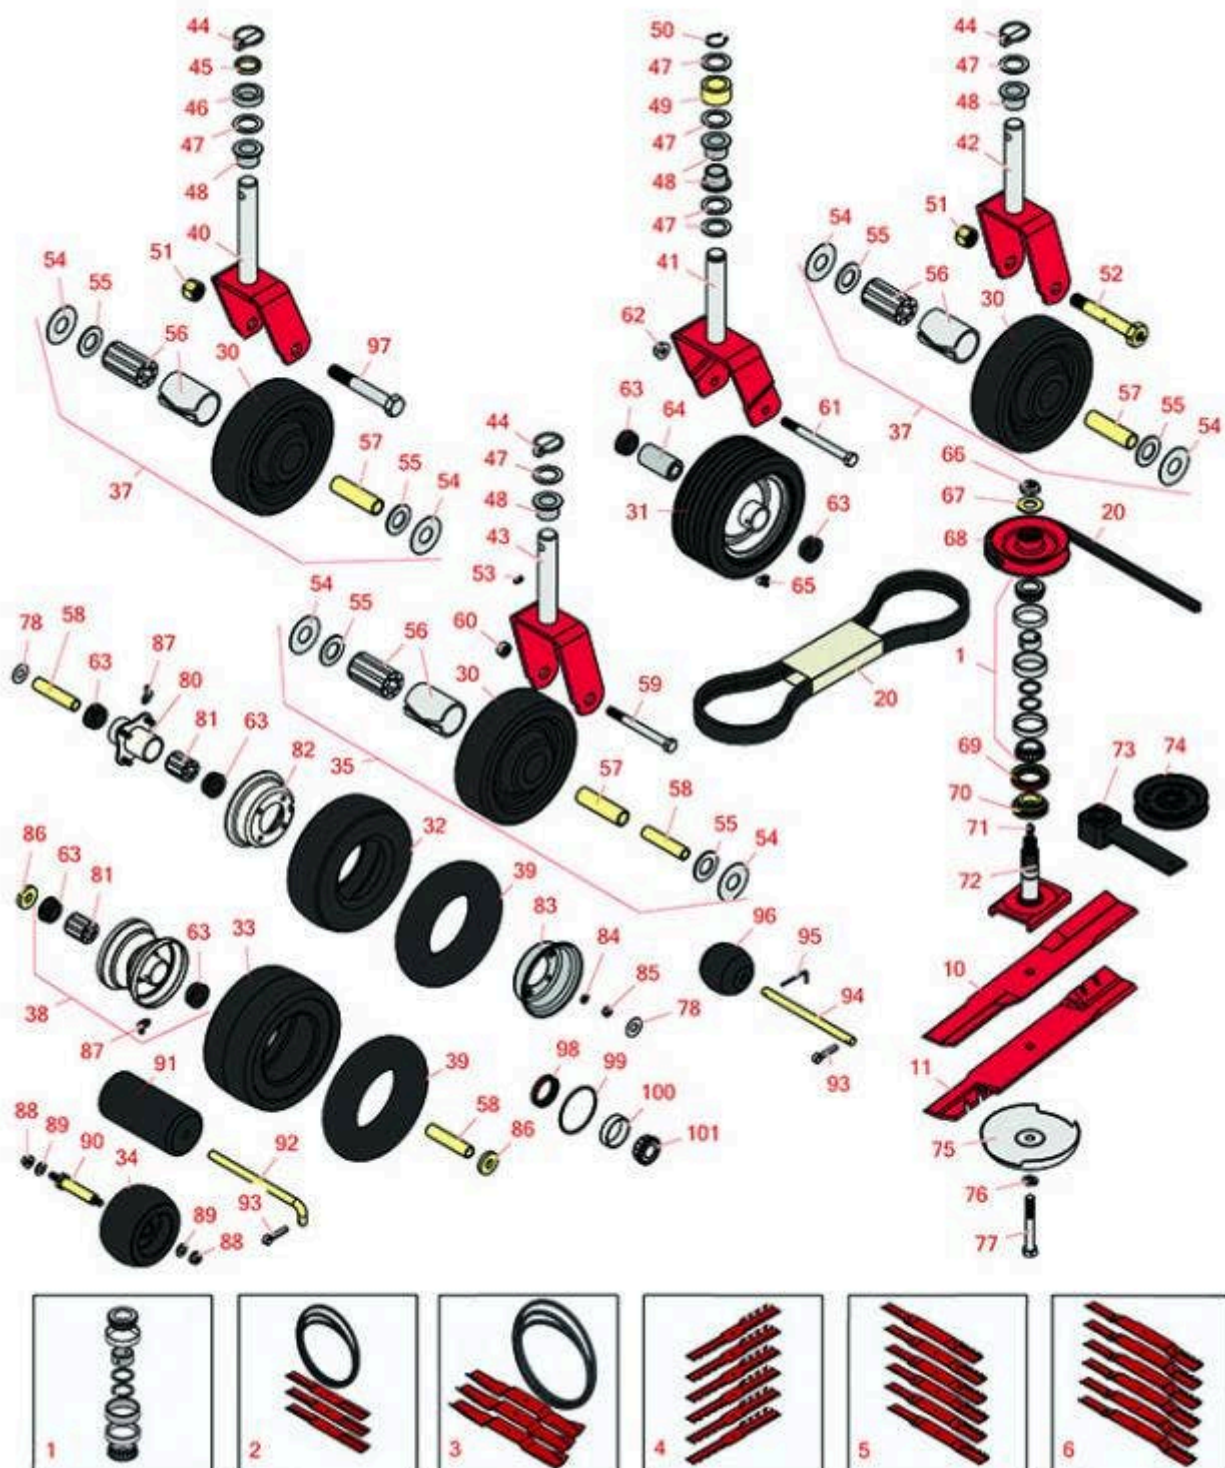

# Replaces Toro Groundsmaster 120 Parts

*Traction Unit - Model 30612*

*44in Side Discharge Mower - Model 30544*

All original equipment manufacturers names and part numbers are used for identification purposes only, and we are in no way implying that our products are original equipment parts. Prices subject to change without notice.

# Replaces Toro Groundsmaster 120 Parts

Traction Unit - Model 30612  
44in Side Discharge Mower - Model 30544

Item No	R&R Part No.	OEM Part No.	Description	Qty Req	Order Quantity
---------	--------------	--------------	-------------	---------	----------------

2	<b>R95-3071</b>	95-3071	Kit - Blade and Belt	1	
---	-----------------	---------	----------------------	---	--

*Tech Note: Includes 3 ea: R44-6250-03 Rotary Blade; 1 ea: R44-6260 Deck Belt:*

3	<b>R95-3073</b>	95-3073	Kit - Blade and Belt	1	
---	-----------------	---------	----------------------	---	--