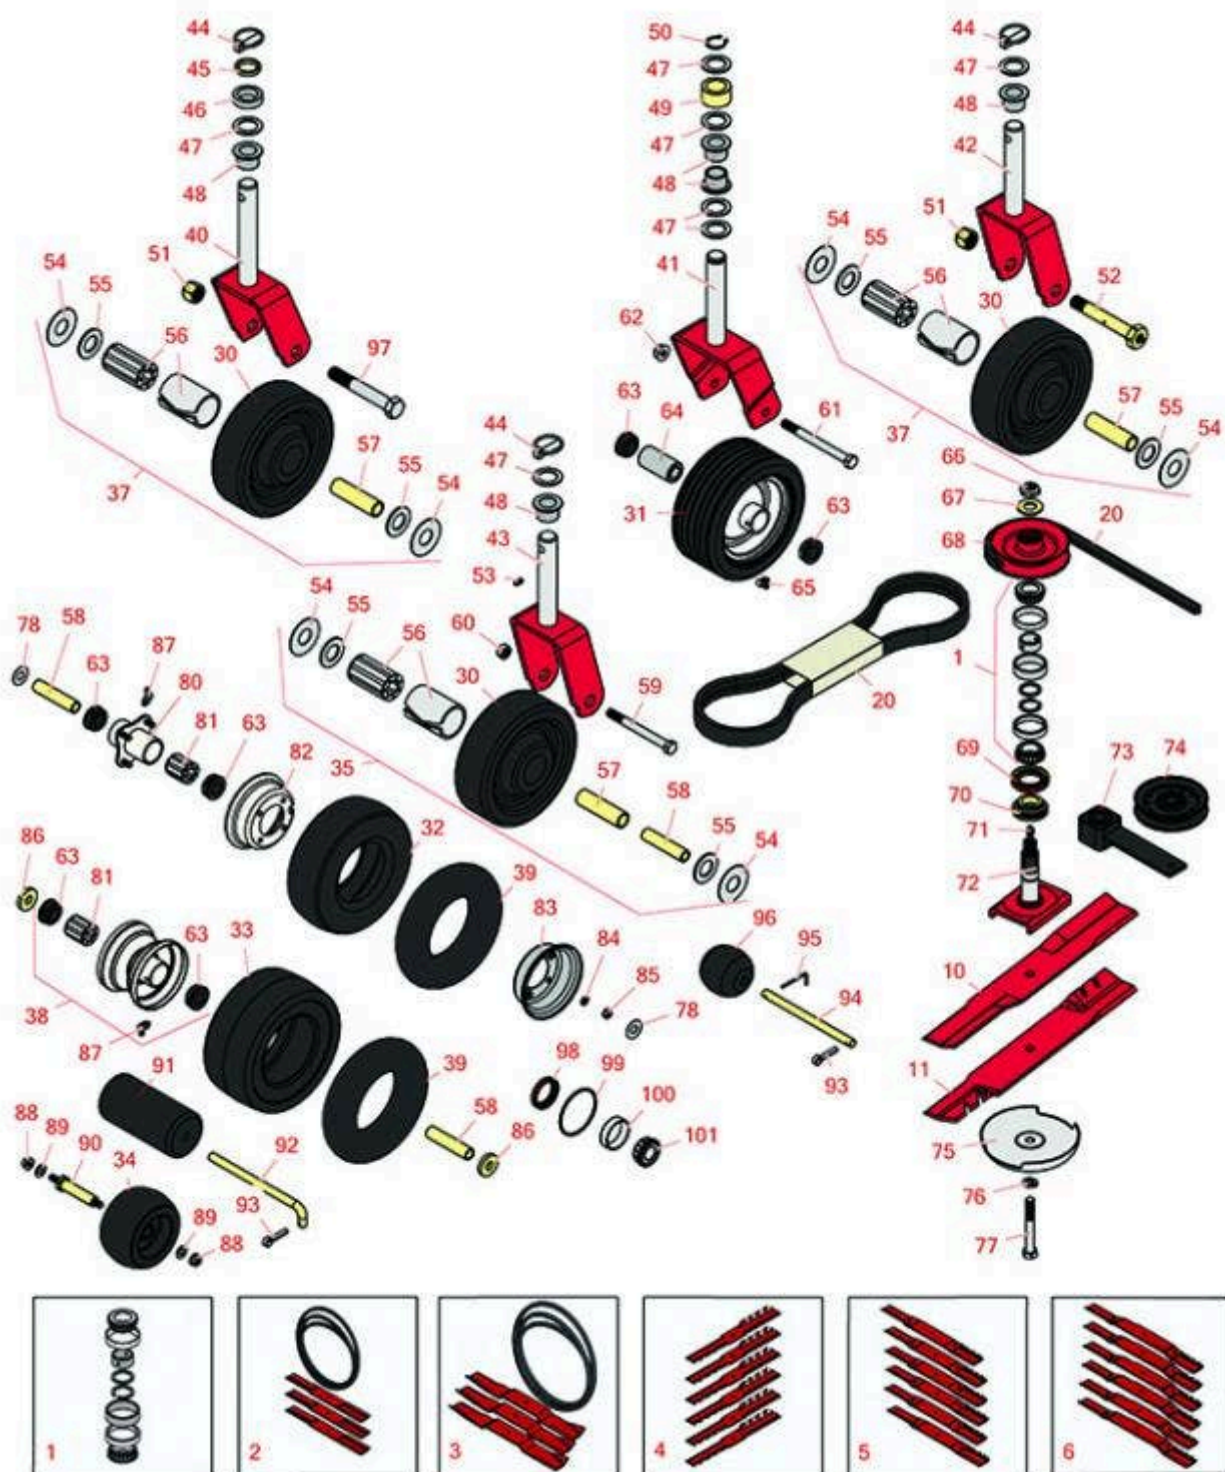

Replaces Toro Groundsmaster 120 Parts

Traction Unit - Model 30611

52in Side Discharge Deck - Model 30573

All original equipment manufacturers names and part numbers are used for identification purposes only, and we are in no way implying that our products are original equipment parts. Prices subject to change without notice.

Replaces Toro Groundsmaster 120 Parts

Traction Unit - Model 30611

52in Side Discharge Deck - Model 30573

Item No	R&R Part No.	OEM Part No.	Description	Qty Req	Order Quantity
---------	--------------	--------------	-------------	---------	----------------

Overhaul Kits

1	R46-8530	27-0960, 46-8530	Bearing - Set with Rings/Spacers	3	
---	-----------------	---------------------	----------------------------------	---	--

Tech Note: Includes 2 ea: R254-72 Bearings, R254-94 Cones, Spacers & Rings:

2	R95-3071	95-3071	Kit - Blade and Belt	1	
---	-----------------	---------	----------------------	---	--

Tech Note: Includes 3 ea: R44-6250-03 Rotary Blade; 1 ea: R44-6260 Deck Belt:

3	R95-3073	95-3073	Kit - Blade and Belt	1	
---	-----------------	---------	----------------------	---	--