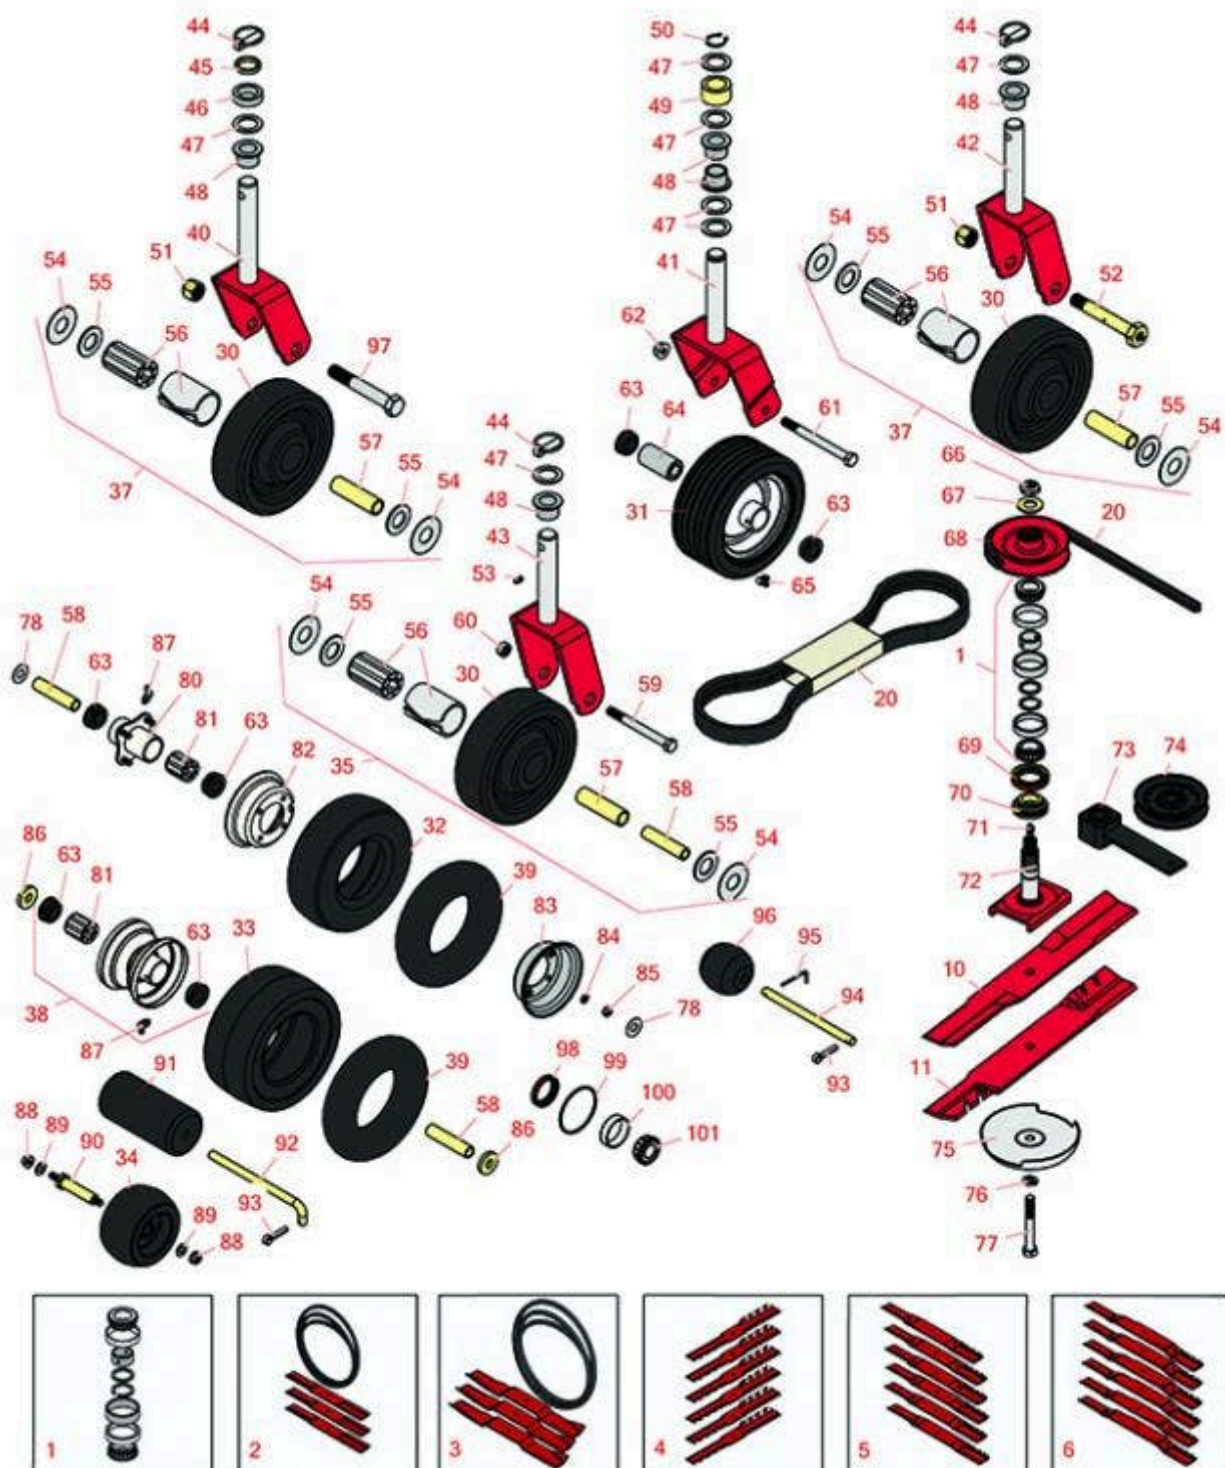

Replaces Toro Groundsmaster 120 Parts

Traction Unit - Model 30611

44in Side Discharge Mower - Model 30544

All original equipment manufacturers names and part numbers are used for identification purposes only, and we are in no way implying that our products are original equipment parts. Prices subject to change without notice.

Replaces Toro Groundsmaster 120 Parts

Traction Unit - Model 30611
44in Side Discharge Mower - Model 30544

Item No	R&R Part No.	OEM Part No.	Description	Qty Req	Order Quantity
---------	--------------	--------------	-------------	---------	----------------

2	R95-3071	95-3071	Kit - Blade and Belt	1	
---	-----------------	---------	----------------------	---	--

Tech Note: Includes 3 ea: R44-6250-03 Rotary Blade; 1 ea: R44-6260 Deck Belt:

3	R95-3073	95-3073	Kit - Blade and Belt	1	
---	-----------------	---------	----------------------	---	--

Replaces Toro Groundsmaster 120 Parts

*Traction Unit - Model 30611
44in Side Discharge Mower - Model 30544*

Item No	R&R Part No.	OEM Part No.	Description	Qty Req	Order Quantity
97	R328-9	01-150-1170, 01-150-1700, 01-178-1240, 328-9	Capscrew - 3/4-10 x 5	2	
98	R253-137	253-137	Seal - Gear Box	2	
99	R237-97	237-97	O-Ring - Gear Box	2	
100	R254-90	21-6120, 21-6430, 21-8390, 254-90, 32-8180	Tapered Bearing Cup	4	
101	R254-91	254-91	Tapered Bearing Cone	4	