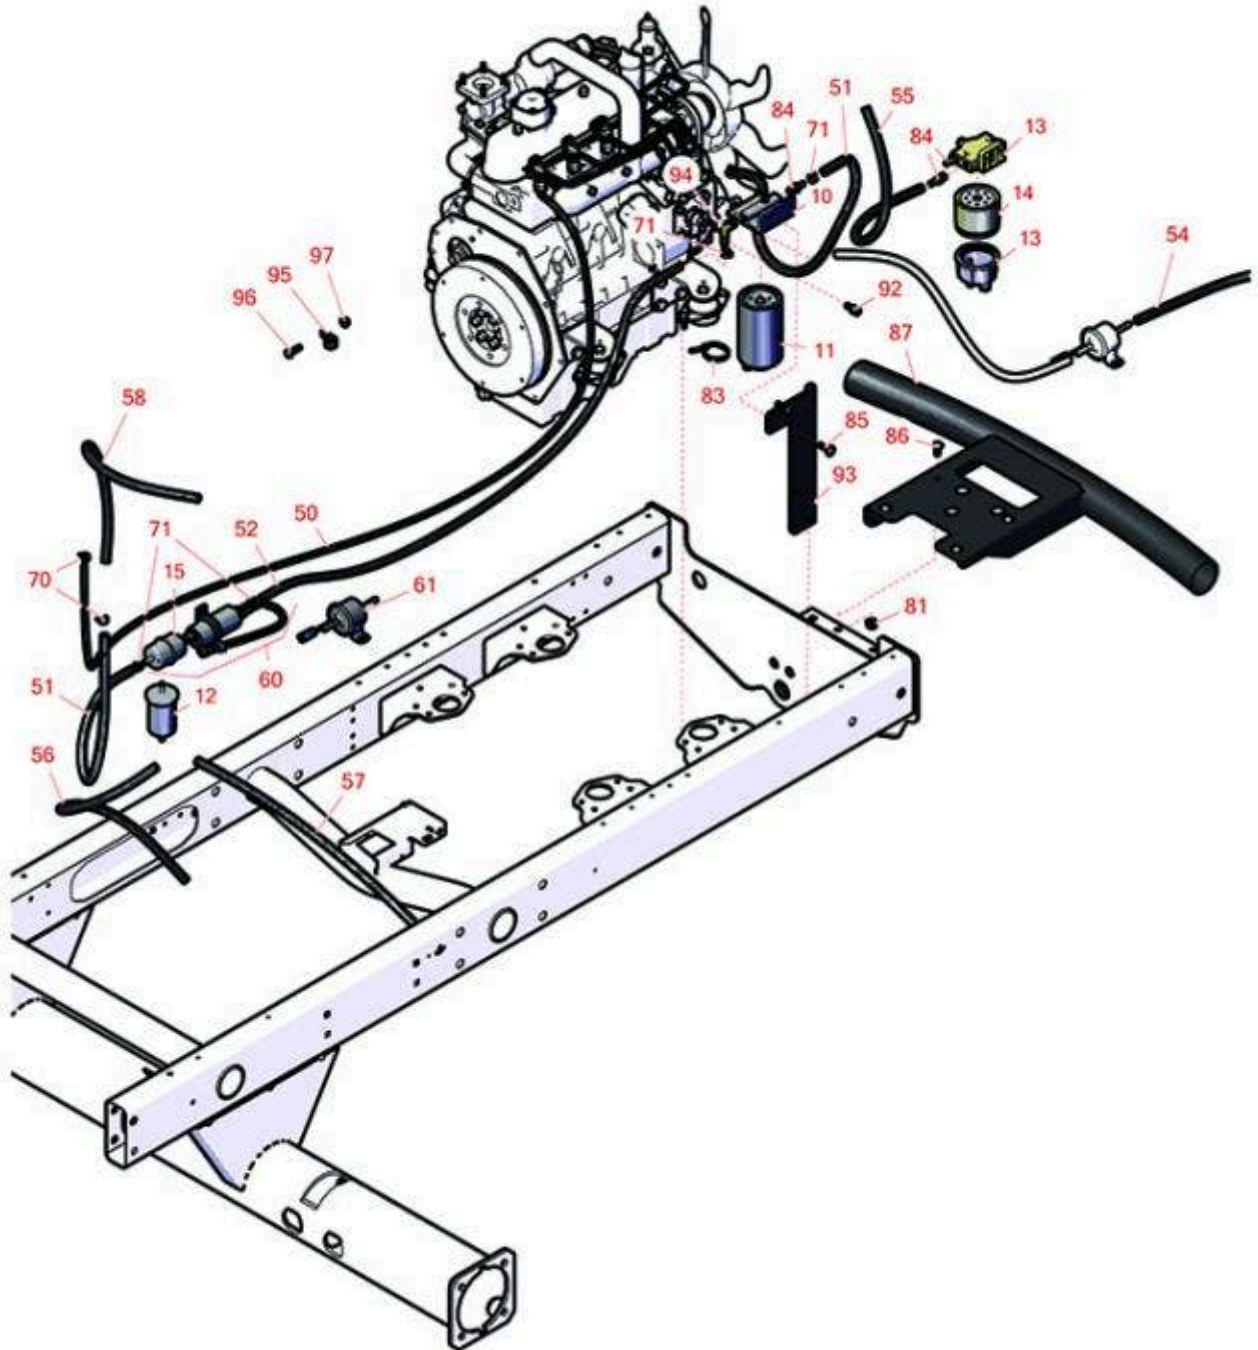

Replaces Toro Reelmaster 5410-D Parts

Traction Unit
Fuel System & Tank

All original equipment manufacturers names and part numbers are used for identification purposes only, and we are in no way implying that our products are original equipment parts. Prices subject to change without notice.

Replaces Toro Reelmaster 5410-D Parts

*Traction Unit
Fuel System & Tank*

Item No	R&R Part No.	OEM Part No.	Description	Qty Req	Order Quantity
57	R109-0308	109-0308	Fuel Hose	1	
58	R108-3284	108-3284, 93-3949	Hose - Fuel	1	
Gauges and Controls					
60	R110-8806	110-8806	Fuel Pump and Filter Assy	1	
61	RXRC60151350	104-5215, 107-0122, 112-8400, 99-3464	Kubota Fuel Pump - Electric	1	
61	R121-5613	121-5613, 127-3008, 145-3160	Fuel Pump - Electric	1	
Other Parts Available					
70	R2412-146	2412-146, 2412-80	Hose Clamp	2	
71	R92-2379	92-2379	Clamp - Hose	9	
81	R104-8301	104-8301, 104-9301, 109-6658, 133-7570	Locknut - 3/8-16 Nylon Flanged	8	
83	R3290-378	30-1740, 3290-378, 52-6570, 60-4340	Cable Tie	10	
84	R353-783	353-783	Fitting - Straight	4	
85	R3230-22	3230-22, R3230-22	Bolt - Carriage 5/16-18 x 1	2	
86	R3231-21	3231-21	Screw - 3/8-16 x 3/4 Carriage	4	
87	R110-8951-03	110-8951-03	Bumper Assy	1	

Replaces Toro Reelmaster 5410-D Parts

*Traction Unit
Fuel System & Tank*

Item No	R&R Part No.	OEM Part No.	Description	Qty Req	Order Quantity
92	R98-9311	98-9311	Swivel-Throttle	1	
93	R110-8968-01	110-8968-01	Mount - Water Separator	1	
94	R353-781	353-781	Fitting-Elbow	2	
95	R2412-41	2412-41	Clamp	1	
96	R322-5	01-178-0508, 20-26-AD, 20-26-AGD, 30-9000, 322-5, 513341, 519755, 908019P, N/A	Bolt - Hex HD 5/16-18 x 1	1	
97	R104-8300	104-8300, 104-8300 , 119-4041	Locknut - 5/16-18 Flanged Y/Zinc	3	