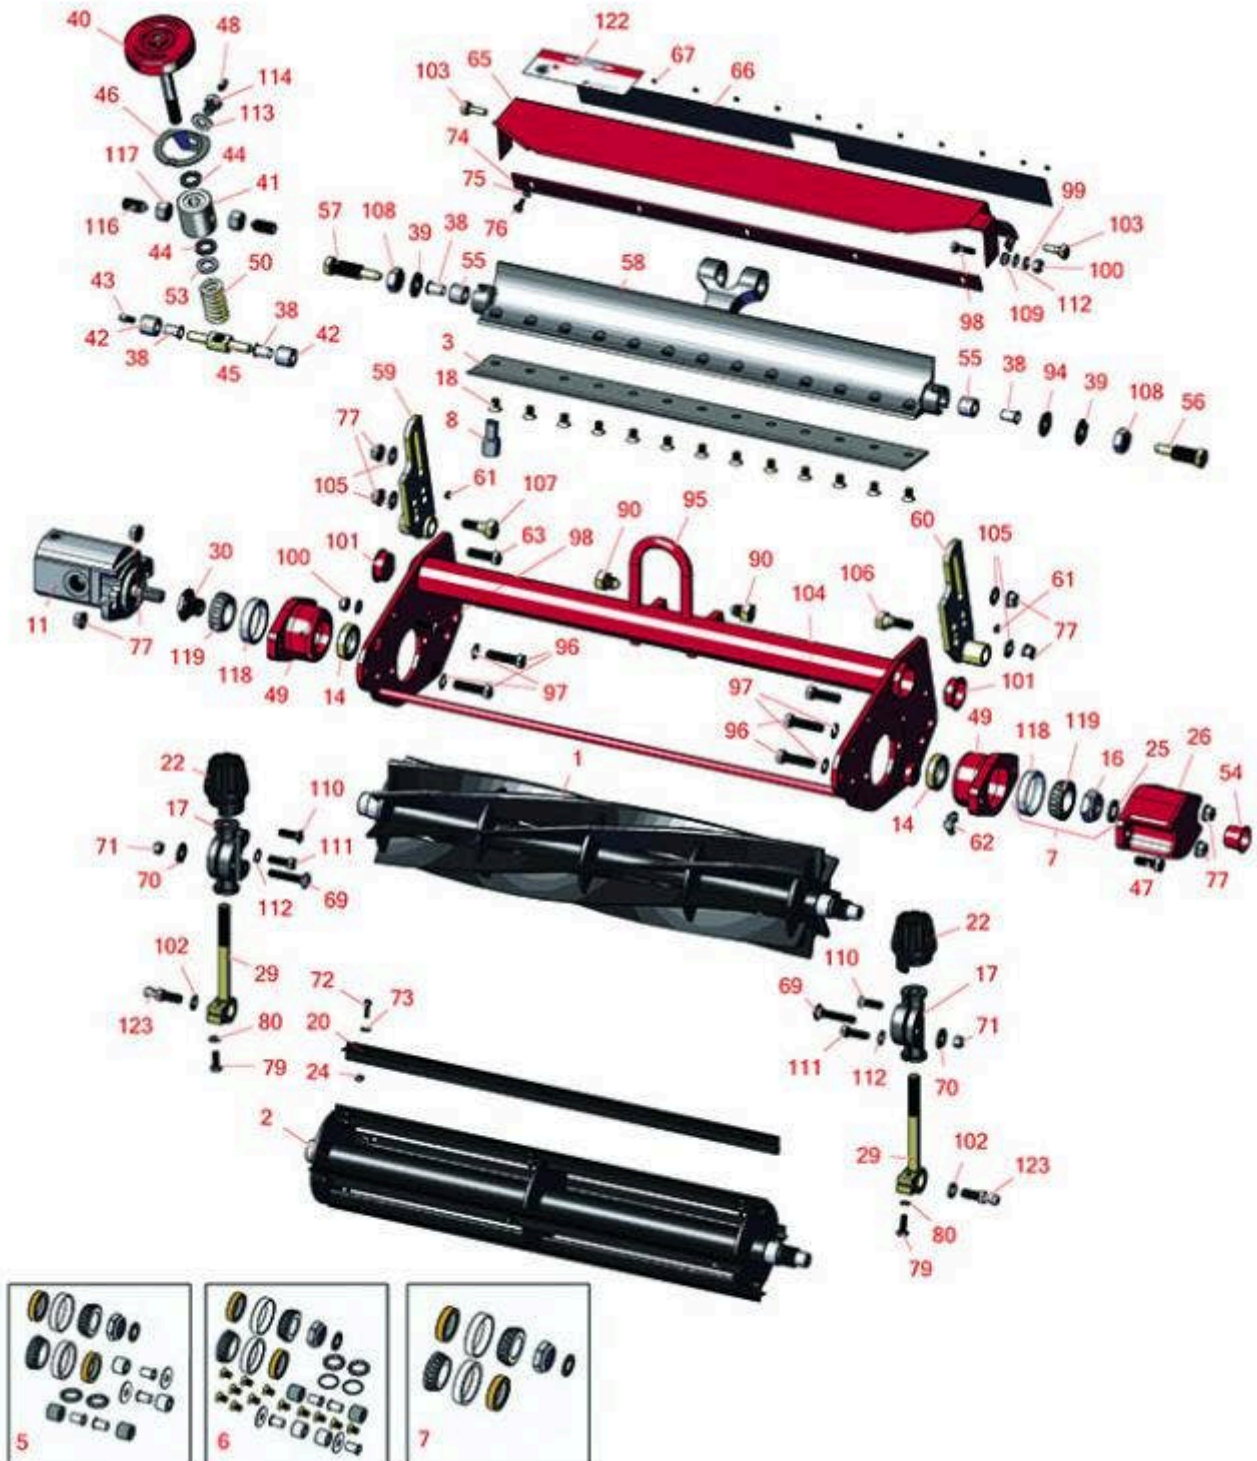

Replaces Toro Greensmaster 3000 Parts

SPA Cutting Unit - Models 04450 & 04468
Reel & Bedknife

All original equipment manufacturers names and part numbers are used for identification purposes only, and we are in no way implying that our products are original equipment parts. Prices subject to change without notice.

Replaces Toro Greensmaster 3000 Parts

SPA Cutting Unit - Models 04450 & 04468

Reel & Bedknife

Item No	R&R Part No.	OEM Part No.	Description	Qty Req	Order Quantity
<i>R&R Reels, Lifetime Guaranteed</i>					
1	R150760		Reel - 14 Blade	1	
1	R12-2789	12-2789, 130-6470	Reel - 11 Blade	1	
1	R5-3195	5-3195	Reel - 9 Blade	1	
1	R5-3189	12-3599, 130-6469, 5-3189	Reel - 8 Blade	1	
1	R5-3189H		Reel - 8 Blade Heavy Duty	1	
1	R5-3206	5-3206	Reel - 6 Blade	1	
1	R5-3205	12-0729, 12-8779, 5-3205	Reel - 5 Blade	1	
1	R5-3215	5-3215	Reel - 5 Blade Heavy Duty	1	
1	R5-3200	5-3200	Reel - 4 Blade	1	
2	R150480		Brush Reel	1	
<i>R&R Bedknives, Lifetime Guaranteed</i>					
3	R150466	63-8600, 64-6393, 94-6393	Bedknife - Super Thick .312 - 1.00 HOC	1	
3	R94-6392	62-2500, 94-6392	Bedknife - High Cut .312 - 1.00 HOC	1	
3	R93-4264	57-4960, 63-8470, 93-4264	Bedknife - Low Cut .187 - 1.00 HOC	1	
3	R93-4263	63-8560, 66-9320, 93-4263, 93-6039	Bedknife - Tournament Cut .125 - .500 HOC	1	

Replaces Toro Greensmaster 3000 Parts

SPA Cutting Unit - Models 04450 & 04468
Reel & Bedknife

Item No	R&R Part No.	OEM Part No.	Description	Qty Req	Order Quantity
3	R93-4262	65-8250, 93-4262, 93-4263	Bedknife - Micro Cut .062 - .187 HOC	1	
3	R94-6396	10-4900, 54-9150, 94-6396, Oct-00	Bedknife - High Cut 5/16"-1" HOC	1	