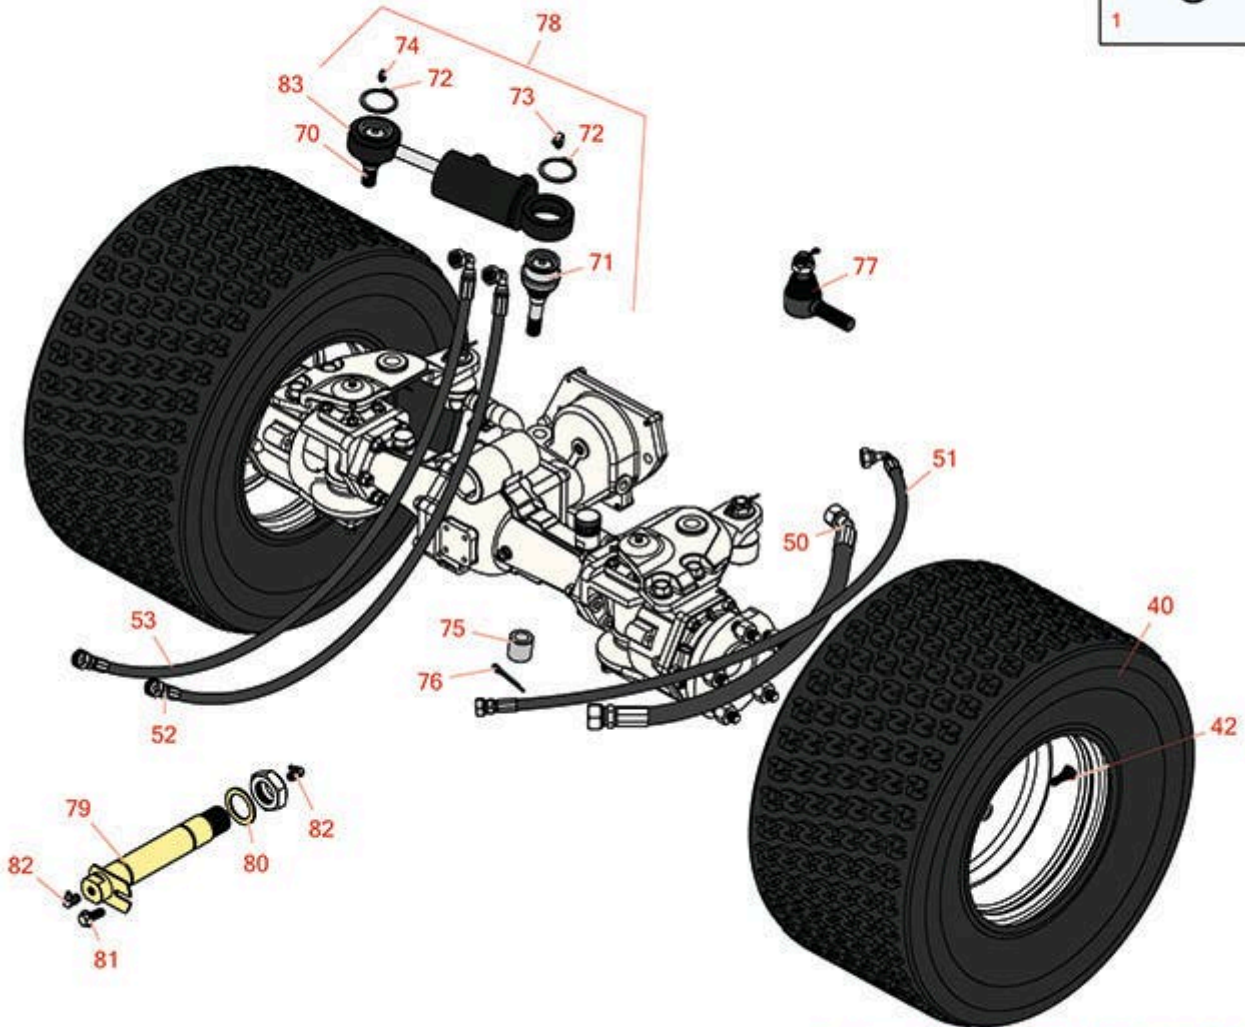

Replaces Toro Groundsmaster 4000-D

Parts

Rotary Mower - Model 30609

Rear Wheels

FOR MORE TIRE SELECTIONS PLEASE
CLICK ON THE TIRE ICON ABOVE

All original equipment manufacturers names and part numbers are used for identification purposes only, and we are in no way implying that our products are original equipment parts. Prices subject to change without notice.

Replaces Toro Groundsmaster 4000-D

Parts

Rotary Mower - Model 30609
Rear Wheels

Item No	R&R Part No.	OEM Part No.	Description	Qty Req	Order Quantity
---------	--------------	--------------	-------------	---------	----------------

Overhaul Kits and Service Tools

1	R125-4302	125-4302	Seal Kit - Cylinder Fits R121-1534 & R121-1535	1	
---	------------------	----------	--	---	--

Tires

40	RTK1010-6TF-I	120-8910	Tire - 20x10.00-10 (6 Ply) Kenda Super Turf	2	
42	R232-27	232-27, 232-31	Stem - Valve w/ Cap	2	

Replaces Toro Groundsmaster 4000-D Parts

Rotary Mower - Model 30609
Rear Wheels

Item No	R&R Part No.	OEM Part No.	Description	Qty Req	Order Quantity
74	R302-5	21-6010, 302-11, 302-37, 302-47, 302-5, 302-57, 302-58, 302-6, 31-0300, 32-9660, 60-0800, 62-3880, 92-4181	Fitting - Grease	3	
75	R100-3796	100-3796	Spacer - Ball Joint	1	
76	R3272-12	01-151-0090, 28-19-D, 3272-12	Pin - Cotter 1/8 x 1-1/4	1	
77	R106-1113	100-3852, 106-1113	Tie Rod End Assy RH Thread	2	
78	R121-1535	121-1535	Steering Cylinder Assy - Includes Ball Joints	1	
79	R98-7077	98-7077	Axle Pin - Rear	1	
80	R92-1765	92-1765	Washer - Thrust	1	
81	R32144-14	32104-32, 32104-49, 32144-14	Bolt - Hex Washer 5/16-18 x 5/8	1	
82	R323016	302-33, 323016	Zerk - Grease	2	
83	R121-1534	121-1534	Steering Cylinder	1	