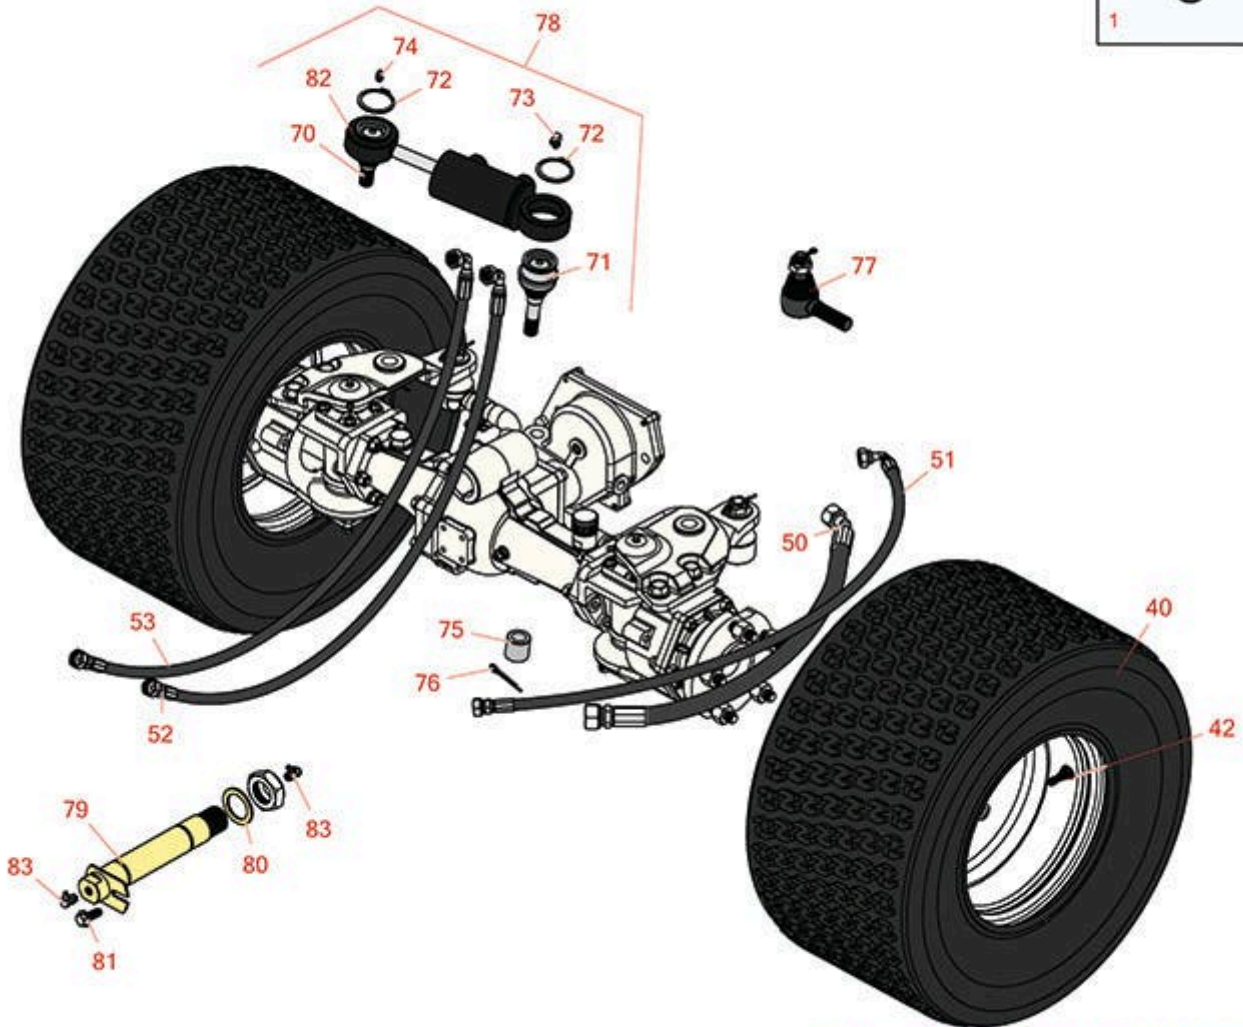

Replaces Toro Groundsmaster 4000-D

Parts

Rotary Mower - Model 30605

Rear Wheels

FOR MORE TIRE SELECTIONS PLEASE
CLICK ON THE TIRE ICON ABOVE

All original equipment manufacturers names and part numbers are used for identification purposes only, and we are in no way implying that our products are original equipment parts. Prices subject to change without notice.

Replaces Toro Groundsmaster 4000-D Parts

Rotary Mower - Model 30605
Rear Wheels

Item No	R&R Part No.	OEM Part No.	Description	Qty Req	Order Quantity
---------	--------------	--------------	-------------	---------	----------------

Overhaul Kits and Service Tools

1	R125-4302	125-4302	Seal Kit - Cylinder Fits R121-1534 & R121-1535	1	
---	------------------	----------	--	---	--

Tires

40	RTK1010-6TF-I	120-8910	Tire - 20x10.00-10 (6 Ply) Kenda Super Turf	2	
42	R232-27	232-27, 232-31	Stem - Valve w/ Cap	2	

Replaces Toro Groundsmaster 4000-D Parts

Rotary Mower - Model 30605
Rear Wheels

Item No	R&R Part No.	OEM Part No.	Description	Qty Req	Order Quantity
74	R302-5	21-6010, 302-11, 302-37, 302-47, 302-5, 302-57, 302-58, 302-6, 31-0300, 32-9660, 60-0800, 62-3880, 92-4181	Fitting - Grease	3	
75	R100-3796	100-3796	Spacer - Ball Joint	1	
76	R3272-12	01-151-0090, 28-19-D, 3272-12	Pin - Cotter 1/8 x 1-1/4	1	
77	R106-1113	100-3852, 106-1113	Tie Rod End Assy RH Thread	2	
78	R121-1535	121-1535	Steering Cylinder Assy - Includes Ball Joints	1	
79	R98-7077	98-7077	Axle Pin - Rear	1	
80	R92-1765	92-1765	Washer - Thrust	1	
81	R32144-14	32104-32, 32104-49, 32144-14	Bolt - Hex Washer 5/16-18 x 5/8	1	
82	R121-1534	121-1534	Steering Cylinder	1	
83	R323016	302-33, 323016	Zerk - Grease	2	