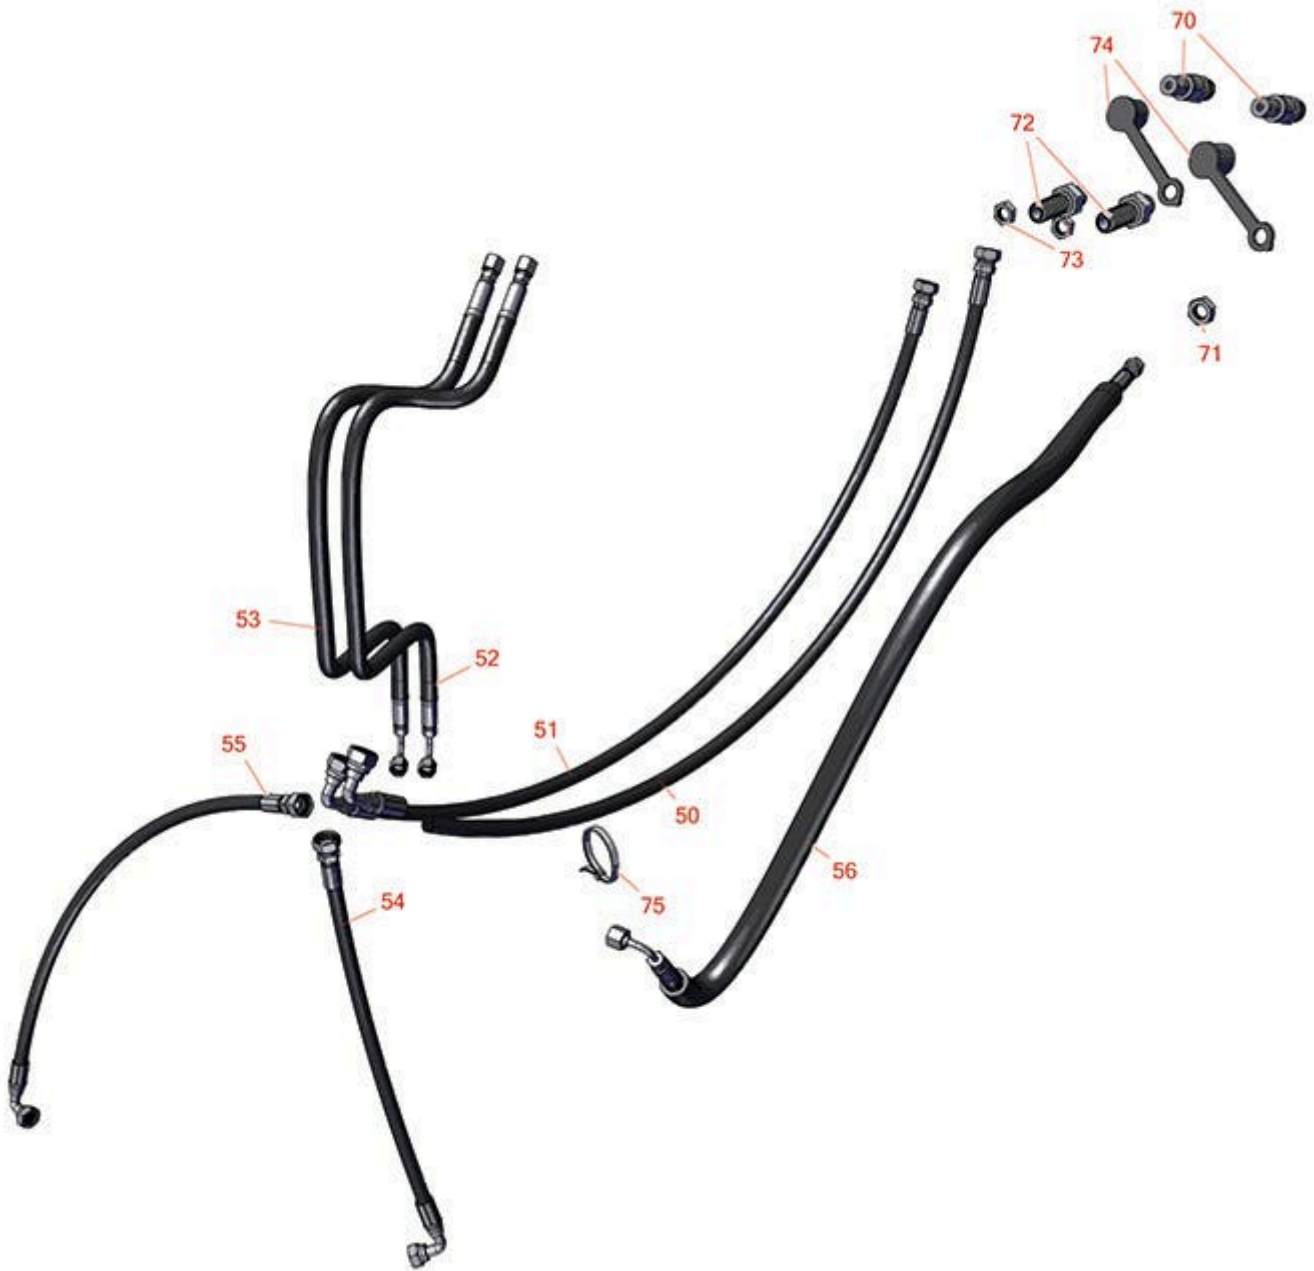

Replaces Toro Groundsmaster 4000-D Parts

Rotary Mower - Model 30605
Lift, Steer and Fan Hydraulic Assembly

All original equipment manufacturers names and part numbers are used for identification purposes only, and we are in no way implying that our products are original equipment parts. Prices subject to change without notice.

Replaces Toro Groundsmaster 4000-D Parts

Rotary Mower - Model 30605
Lift, Steer and Fan Hydraulic Assembly

Item No	R&R Part No.	OEM Part No.	Description	Qty Req	Order Quantity
Hoses					
50	R127-3737	127-3737	Hydraulic Hose Assy	1	
51	R127-3738	127-3738	Hydraulic Hose Assy	1	
52	R127-3736	127-3736	Hydraulic Hose Assy	1	
53	R100-3833	100-3833	Hydraulic Hose Assy	1	
54	R121-1567	121-1567	Hydraulic Hose Assy	1	
55	R121-1566	121-1566	Hydraulic Hose Assy	1	
56	R106-3692	106-3692	Hydraulic Hose Assy	1	
Other Parts Available					
70	R59-7410	59-7410	Tip-Nipple	2	
71	R340-127	340-127	Nut - Bulkhead	2	
72	R340-71	340-71	Fitting - Straight	2	
73	R340-70	340-70	Nut - Lock	2	
74	R354-79	354-79	Cap-Dust	2	
75	R3290-378	30-1740, 3290-378, 52-6570, 60-4340	Cable Tie	7	