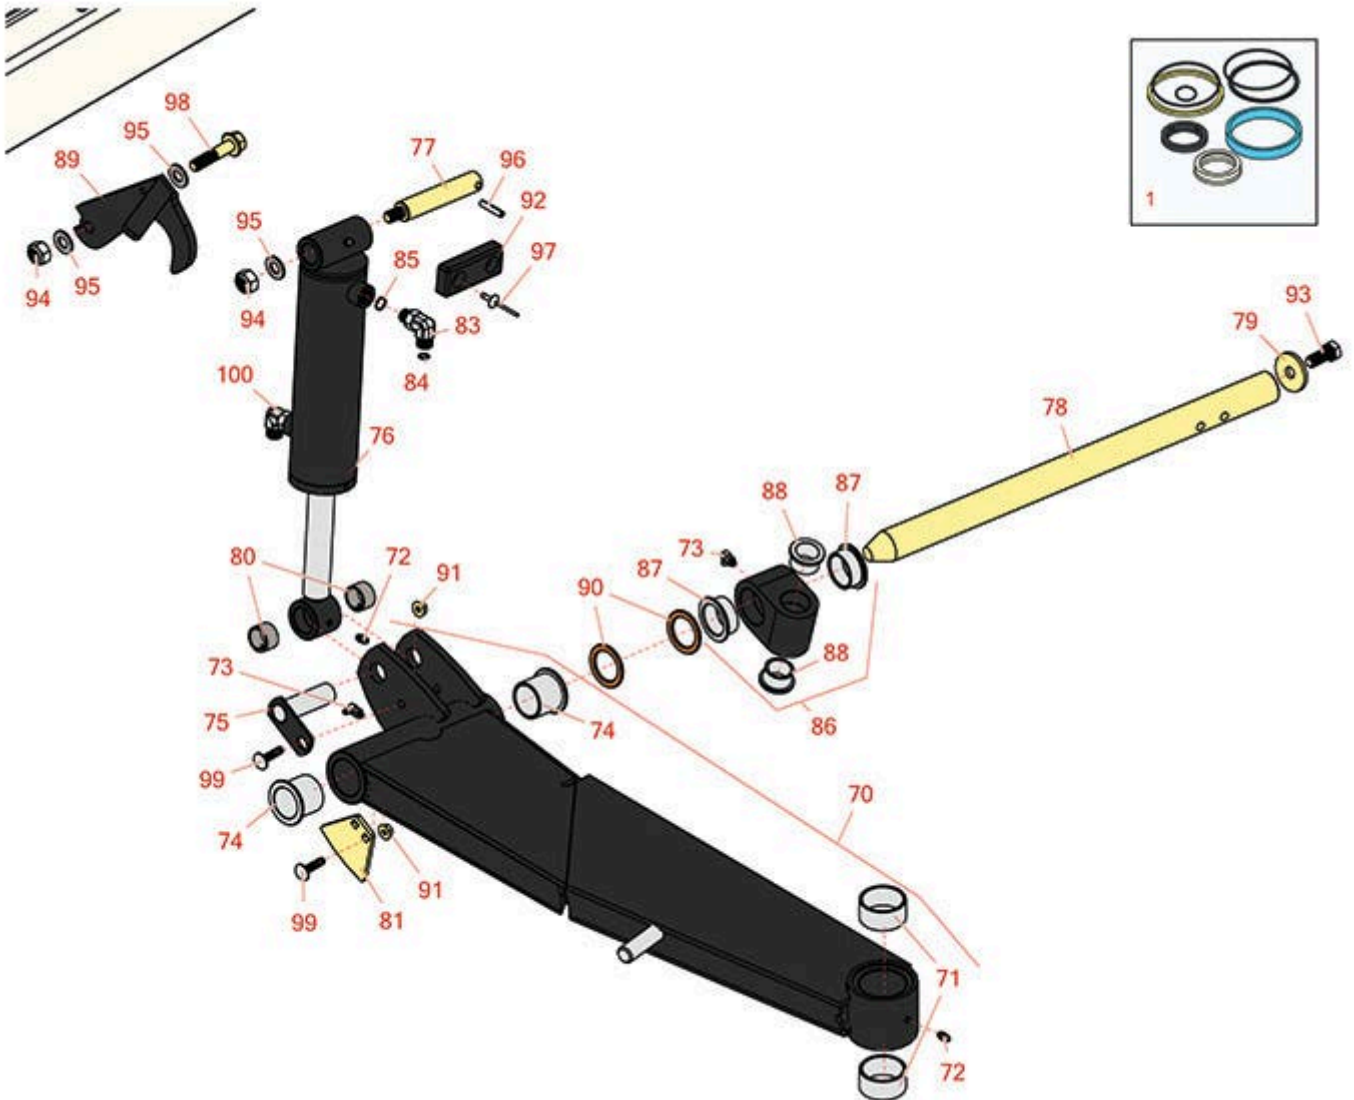

Replaces Toro Groundsmaster 4000-D Parts

Rotary Mower - Model 30609
Side Deck Lift Arm, Cylinder and Latch

All original equipment manufacturers names and part numbers are used for identification purposes only, and we are in no way implying that our products are original equipment parts. Prices subject to change without notice.

Replaces Toro Groundsmaster 4000-D Parts

Rotary Mower - Model 30609
Side Deck Lift Arm, Cylinder and Latch

Item No	R&R Part No.	OEM Part No.	Description	Qty Req	Order Quantity
Overhaul Kits					
1	R107-0249	107-0249	Seal Kit - Fits R107-4303 Cyl	1	
Other Parts Available					
70	R119-0089	119-0089	LH Lift Arm Assy	1	
70	R119-0087	119-0087	RH Lift Arm Assy	1	
71	R114-5596	114-5596	Bushing - 1 in Straight	4	
72	R302-5	21-6010, 302-11, 302-37, 302-47, 302-5, 302-57, 302-58, 302-6, 31-0300, 32-9660, 60-0800, 62-3880, 92-4181	Fitting - Grease	2	
73	R302-60	302-60	Zerk - Grease 90 Deg.	4	
74	R69-6470	69-6470	Bushing - Flanged	4	
75	R100-5674	100-5674	Pin Assy	2	
76	R107-4303	107-4303, 99-5496	Cylinder - Lift - Wing	2	
77	R104-3537	104-3537	Pin - Cylinder	2	
78	R121-3882	121-3882	Shaft - Lift Arm Pivot	2	
79	R106-2008	106-2008	Washer - Thrust	2	
80	R104-4281	104-4281	Bushing	4	
81	R119-0077	119-0077	Plate- Sensing - Wing	2	