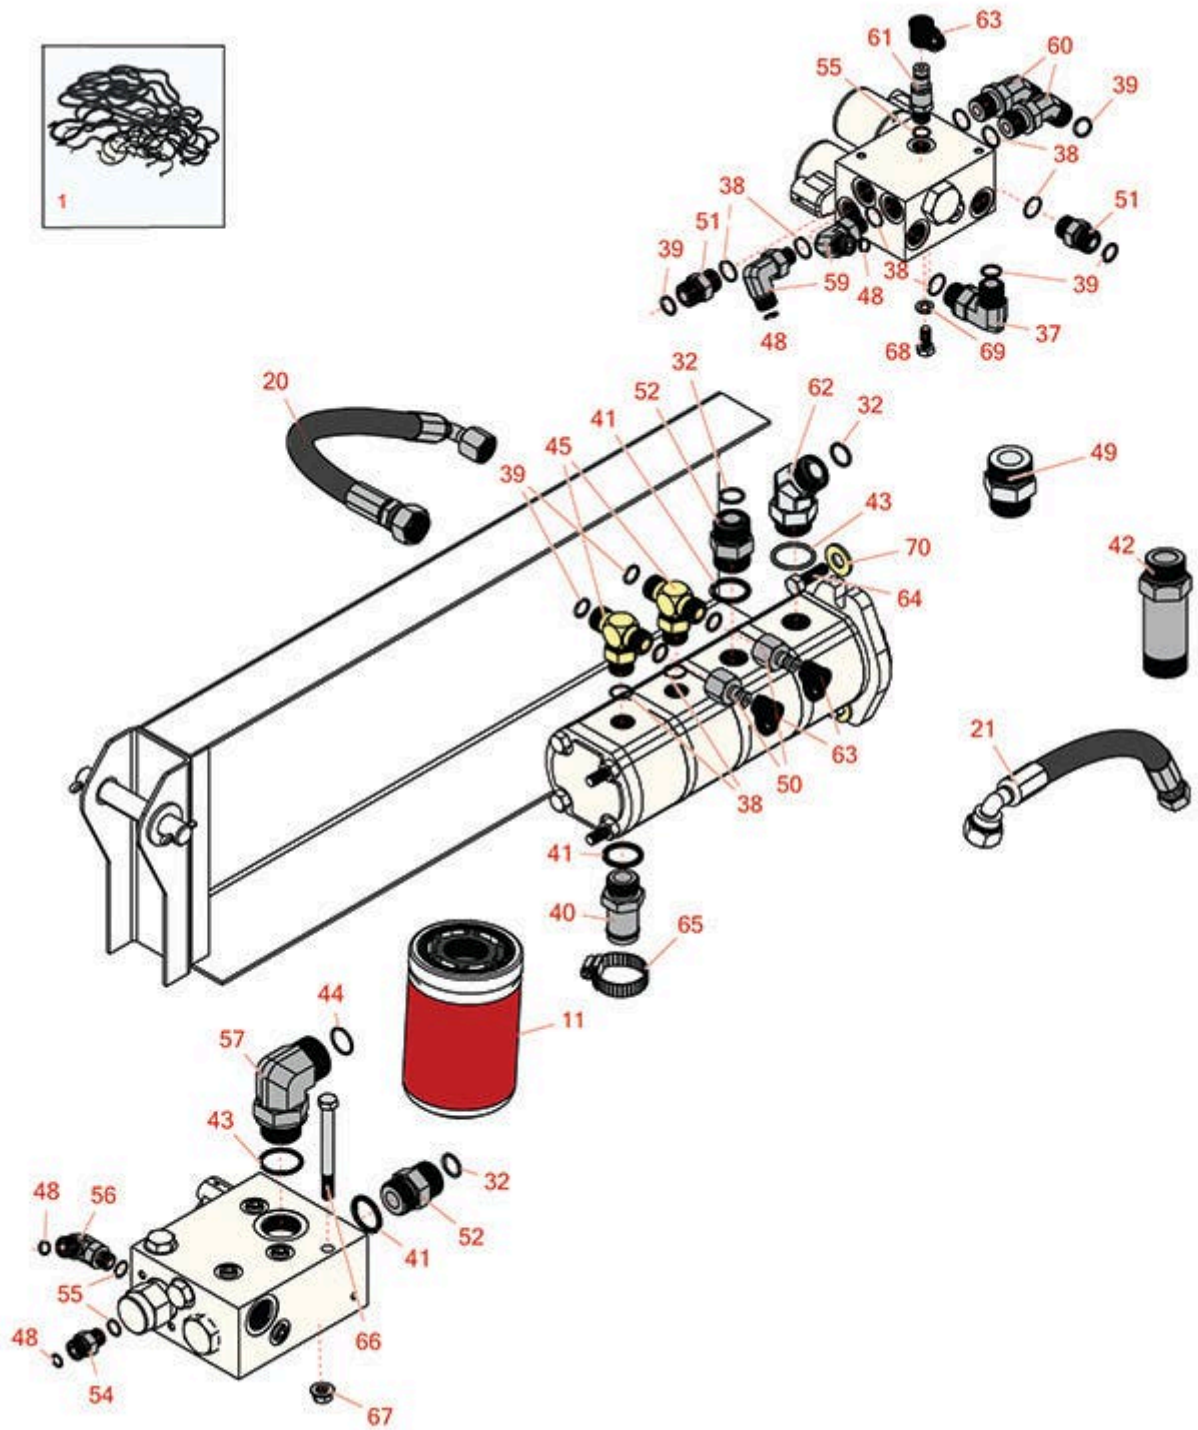

Replaces Toro Groundsmaster 4000-D

Parts

Rotary Mower - Model 30609

Pump Installation and Filter

All original equipment manufacturers names and part numbers are used for identification purposes only, and we are in no way implying that our products are original equipment parts. Prices subject to change without notice.

Replaces Toro Groundsmaster 4000-D Parts

Rotary Mower - Model 30609
Pump Installation and Filter

Item No	R&R Part No.	OEM Part No.	Description	Qty Req	Order Quantity
48	R237-22	107-8844, 237-22, 237-78	O-Ring	5	
49	R104-3797	104-3797	Hydraulic Fitting - Striaight	2	
50	R100-5616	100-5616	Hydraulic Fitting	2	
51	R340-4	340-4	Hydraulic Fitting - Male Connector	2	
52	R340-9	340-9	Fitting - Straight Connector	1	
54	R340-2	340-2, 60-1920	Hydraulic Fitting - Striaight	1	
55	R237-42	237-42, 31-4160	O-Ring	9	
56	R340-77	340-100, 340-77, 95-7889	Hydraulic Fitting	1	
57	R340-129	340-129	Hydraulic Fitting - 90 Deg	1	
59	R340-18	340-18	Hydraulic Fitting	1	
60	R340-101	340-101	Hydraulic Fitting	2	
61	R59-7410	59-7410	Tip-Nipple	1	
62	R100-5530	100-5530, 98-0657	Hydraulic Fitting - 45 Deg	1	
63	R354-79	354-79	Cap-Dust	2	
64	R400260	01-178-0605, 18-4100, 19-8270, 323-3, 323-33, 323-34, 323-5, 3235-5	Bolt - Hex HD 3/8-16 x 7/8	2	

Replaces Toro Groundsmaster 4000-D Parts

*Rotary Mower - Model 30609
Pump Installation and Filter*

Item No	R&R Part No.	OEM Part No.	Description	Qty Req	Order Quantity
65	R2412-111	2412-111	Clamp - Hose - Worm	2	
66	R323-42	01-178-0630, 323-42	Bolt - Hx HD 3/8-16 x 3 3/4	4	
67	R104-8301	104-8301, 104-9301, 109-6658, 133-7570	Locknut - 3/8-16 Nylon Flanged	4	
68	R322-3	01-150-1420, 01-178-0506, 20-24-AD, 20-24-AGD, 322-3, 48-9270, 513339, 908017P	Bolt - Hex HD 5/16-18 x 3/4	2	
69	R3253-4	01-166-0110, 01-166-0510, 23-10-GD, 24-7170, 30-8520, 3253-4, 42-9850, 48-9350, 48-9360, 48-9570, 68-9420, 99-7577	Washer - Lock 5/16 Zinc	2	
70	R87-7270-01	87-7270, 87-7270-01	Washer - Flat 1/2	2	