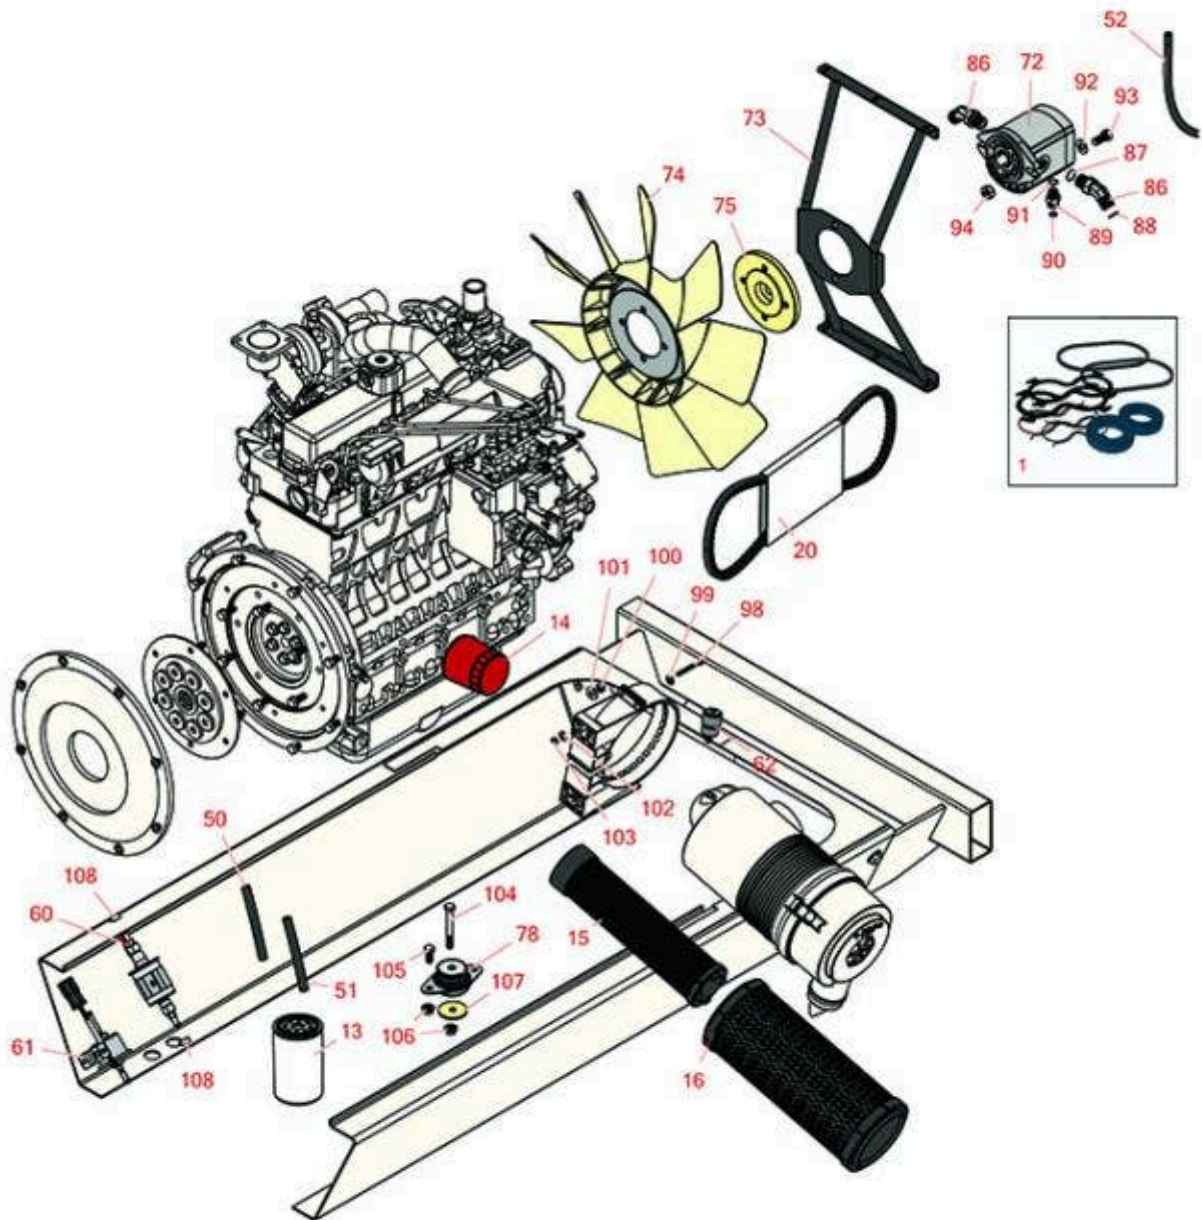

Replaces Toro Groundsmaster 4000-D

Parts

Rotary Mower - Model 30609

Engine

All original equipment manufacturers names and part numbers are used for identification purposes only, and we are in no way implying that our products are original equipment parts. Prices subject to change without notice.

Replaces Toro Groundsmaster 4000-D

Parts

Rotary Mower - Model 30609
Engine

Item No	R&R Part No.	OEM Part No.	Description	Qty Req	Order Quantity
1	R115-4110	115-4110	Seal Kit - Hyd Fan Motor	1	
Filters					
13	R125-8752	125-8752	Filter - Fuel/Oil Donaldson	1	
13	RRF10536	125-2915	Filter - Fuel/Water SilverGuard	1	
14	R125-7025	125-7025	Baldwin Oil Filter	1	
14	RRF10641	125-7025	SilverGuard Oil Filter	1	
15	R108-3816	104-4261, 108-3816	Baldwin Air Filter	1	
15	RRF10181	108-3816	SilverGuard Air Filter	1	
16	R108-3814	104-4260, 108-3814	Baldwin Air Filter	1	
16	RRF10179	108-3814	SilverGuard Air Filter	1	
Belts					
20	R127-2998	127-2998	Belt - V	1	
Hoses					
50	R109-0309	109-0309	Hose-Fuel	1	
51	R110-3256	110-3256	Hose - Fuel	1	
52	R110-5701	110-5701, 99-3185, 99-7191	Hose-Fuel	1	
Gauges and Controls					
60	R110-8806	110-8806	Fuel Pump and Filter Assy	1	
61	R121-5613	121-5613, 127-3008	Fuel Pump - Electric	1	

Replaces Toro Groundsmaster 4000-D

Parts

Rotary Mower - Model 30609
Engine

Item No	R&R Part No.	OEM Part No.	Description	Qty Req	Order Quantity
62	R104-3563	104-3563	Indicator - Service	1	

Other Parts Available