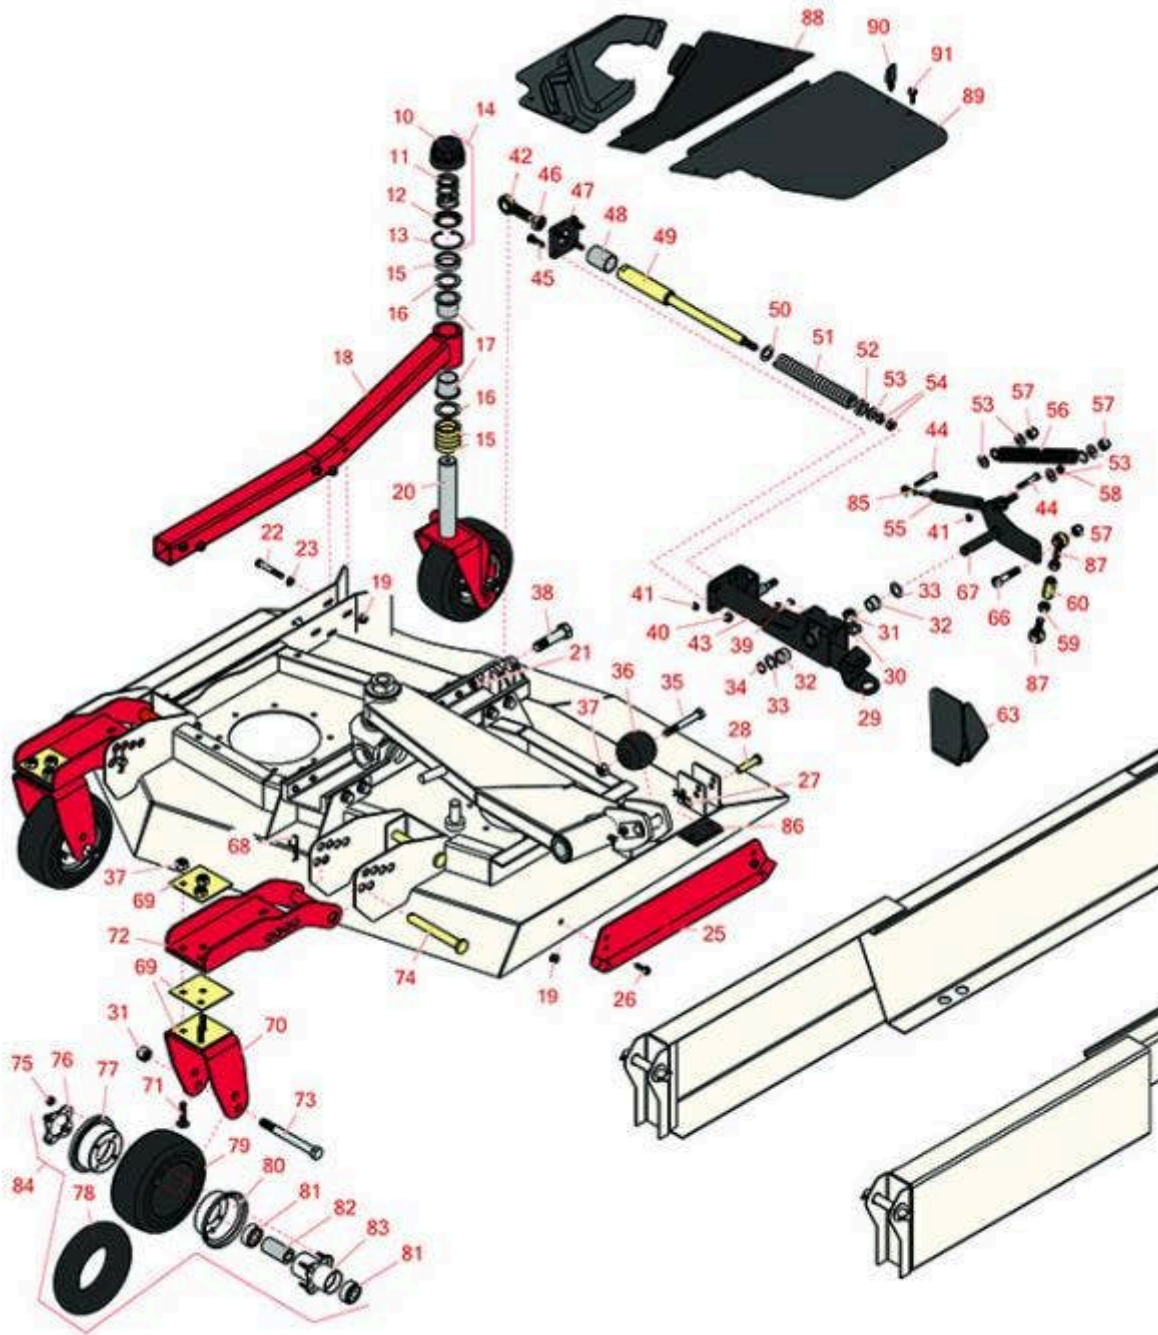

# Replaces Toro Groundsmaster 4000-D Parts

Rotary Mower - Model 30609

Right-Hand Deck Caster Arms and Wheels

All original equipment manufacturers names and part numbers are used for identification purposes only, and we are in no way implying that our products are original equipment parts. Prices subject to change without notice.

# Replaces Toro Groundsmaster 4000-D Parts

Rotary Mower - Model 30609  
Right-Hand Deck Caster Arms and Wheels

Item No	R&R Part No.	OEM Part No.	Description	Qty Req	Order Quantity
10	<b>R92-8861</b>	92-5582, 92-8861	Cap - HOC	1	
11	<b>R92-9726</b>	92-9726	Spring - Compression	1	
12	<b>R92-5583</b>	92-5583	Washer- Cap	1	
13	<b>R92-5581</b>	92-5581	Ring - Retaining	1	
14	<b>R92-9727</b>	92-9727	Cap Assy - HOC	1	
15	<b>R69-1510</b>	69-1510	Spacer - 1/2 Caster Fork	5	
16	<b>R69-6860</b>	69-6860	Washer - 1/8 - Caster Wheel	2	
17	<b>R69-6470</b>	69-6470	Bushing - Flanged	2	
18	<b>R100-8093</b>	100-8093, 127-3741	Castor Arm Assy - Incl Bushings	1	
<i>Tech Note: Ser# 313000001-313999999:</i>					
18	<b>R127-3740</b>	127-3740	Side Castor Arm Assy - Incl Bushings	1	
<i>Tech Note: Ser# 314000001-316999999:</i>					
18	<b>R132-6167</b>	132-6167	Side Castor Arm Assy - Incl Bushings	1	
<i>Tech Note: Ser# 400000000-411699999:</i>					
19	<b>R104-8301</b>	104-8301, 104-9301, 109-6658, 133-7570	Locknut - 3/8-16 Nylon Flanged	9	
20	<b>R104-0762-01</b>	104-0762-01	Caster Fork	1	
<i>Tech Note: Ser# 313000001-316000500:</i>					
20	<b>R130-2736-01</b>	130-2736-01	Caster Fork	1	
<i>Tech Note: Ser# 400000000-411699999:</i>					