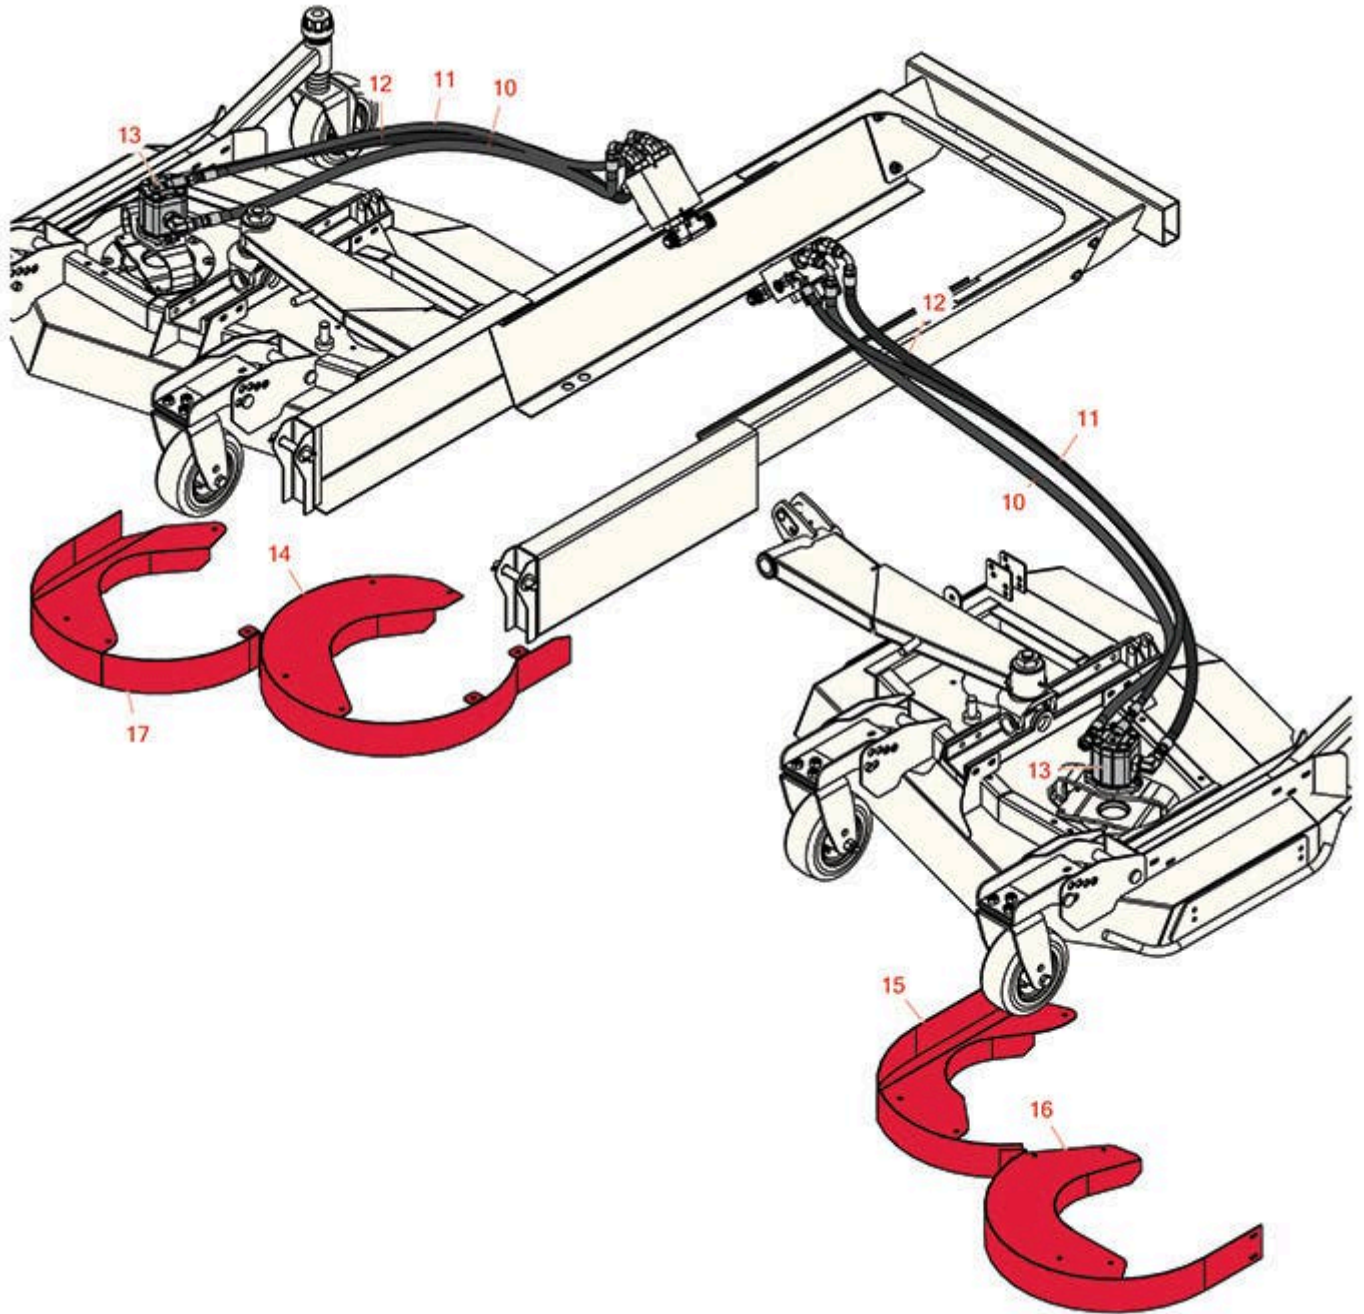

Replaces Toro Groundsmaster 4000-D

Parts

Rotary Mower - Model 30609

Right-Hand & Left-Hand Deck Hydraulics and Discharge Chambers

All original equipment manufacturers names and part numbers are used for identification purposes only, and we are in no way implying that our products are original equipment parts. Prices subject to change without notice.

Replaces Toro Groundsmaster 4000-D Parts

Rotary Mower - Model 30609

*Right-Hand & Left-Hand Deck Hydraulics and Discharge
Chambers*

Item No	R&R Part No.	OEM Part No.	Description	Qty Req	Order Quantity
Hoses					
10	R120-8959	120-8959	Hydraulic Hose Assy	2	
11	R104-2265	104-2265	Hydraulic Hose Assy	2	
12	R132-6116	132-6116	Hydraulic Hose Assy	2	
13	R99-5489	99-5489	Hydraulic Motor	2	
13	R127-3694	127-3694	Hydraulic Motor	2	
14	R104-2204-01	104-2204-01	Inner Chamber Assy	1	
15	R104-2205-01	104-2205-01	Inner Chamber Assy	1	
16	R120-4132-01	120-4132-01	Outer Chamber Assy	1	
17	R130-2680-01	130-2680-01	Outer Chamber Assy	1	