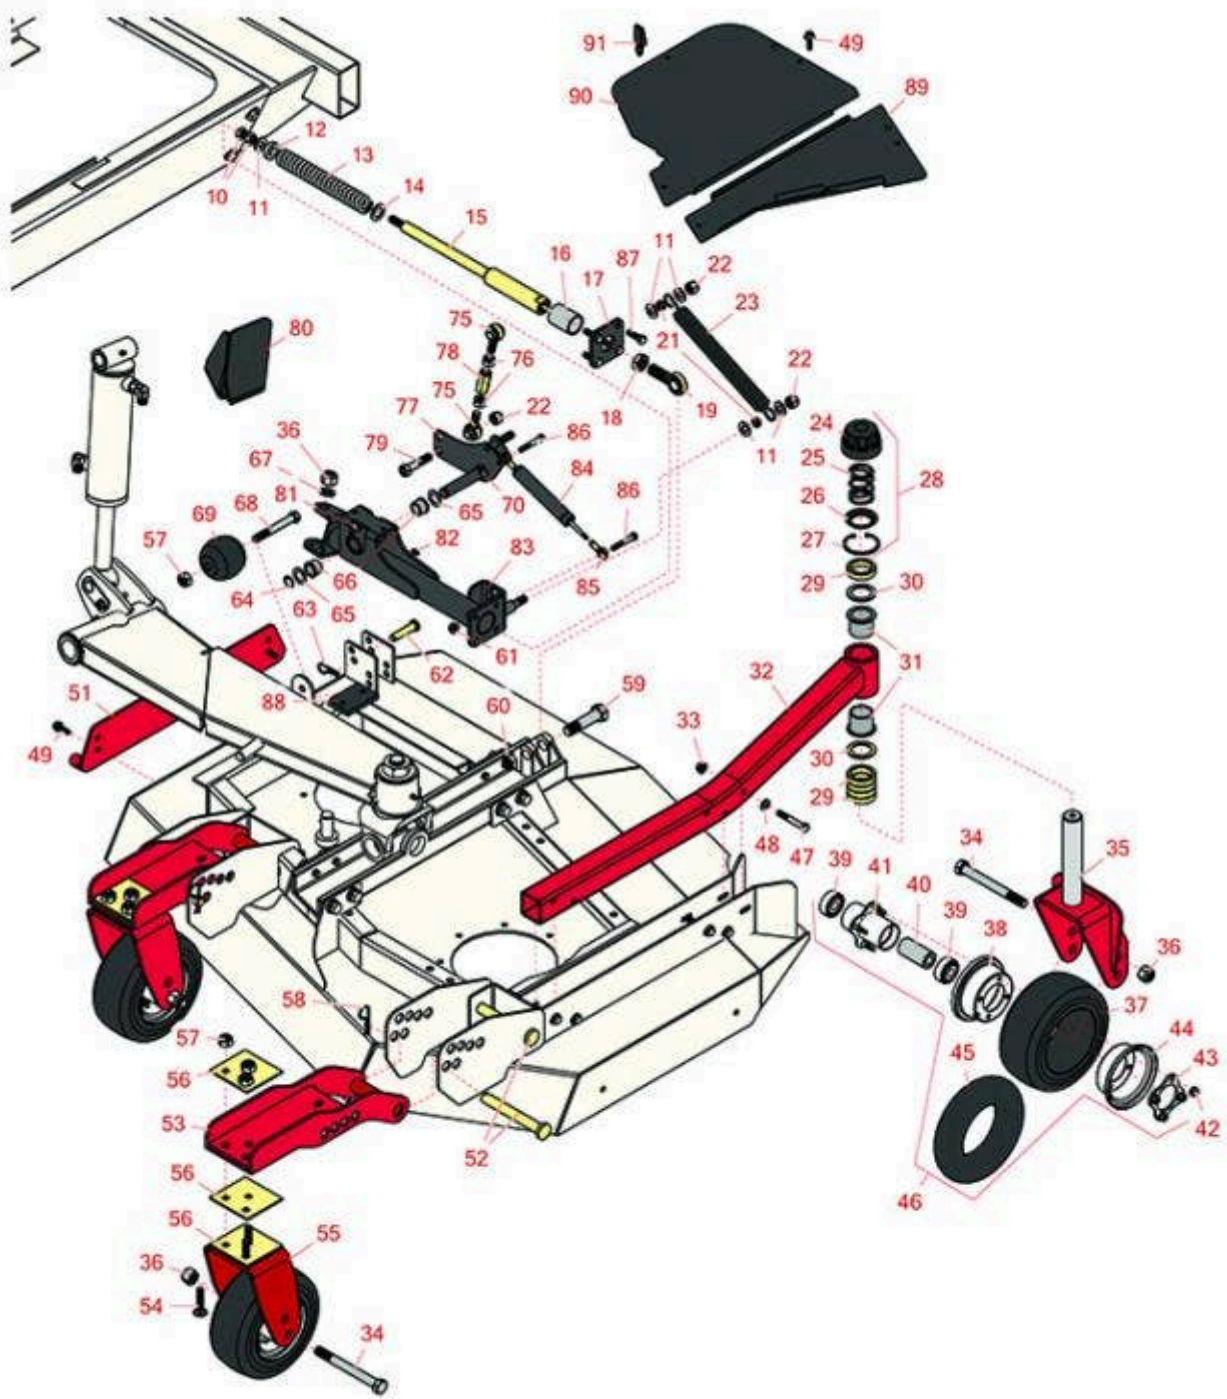

Replaces Toro Groundsmaster 4000-D

Parts

Rotary Mower - Model 30609

Left-Hand Deck Caster Arms and Wheels

All original equipment manufacturers names and part numbers are used for identification purposes only, and we are in no way implying that our products are original equipment parts. Prices subject to change without notice.

Replaces Toro Groundsmaster 4000-D Parts

Rotary Mower - Model 30609

Left-Hand Deck Caster Arms and Wheels

Item No	R&R Part No.	OEM Part No.	Description	Qty Req	Order Quantity
10	R443118	01-188-0813, 22-15-AJD, 3217-9	Nut - 1/2-13 Zinc	2	
11	R3256-26	01-166-0540, 01-166-0820, 17-2530, 24-13-BD, 30-8570, 3256-26, 356206, 48-9390	Washer - 1/2 in	13	
12	R105-4552	105-4552	Bearing - Plastic	1	
13	R100-8138	100-8138	Spring-Compression	1	
14	R105-4551	105-4551	Washer- Flat	1	
15	R105-4548	105-4548	Shaft - Spring	1	
16	R105-4550	105-4550	Bushing - Straight	1	
17	R105-2807-03	105-2807-03	Plate	1	
18	R3220-7	01-191-1216, 3220-7, Mar-03	Nut - 3/4-16 Jam Zinc	1	
19	R105-2806	105-2806	Rod End	1	
21	R104-7521	104-7521	Bushing	2	
22	RF5003	32127-29, 32131-5, 32132-5, 3296-23	Locknut - ESNA 1/2-13	3	
23	R104-7520	104-7520	Spring - Damper	1	
24	R92-8861	92-5582, 92-8861	Cap - HOC	1	