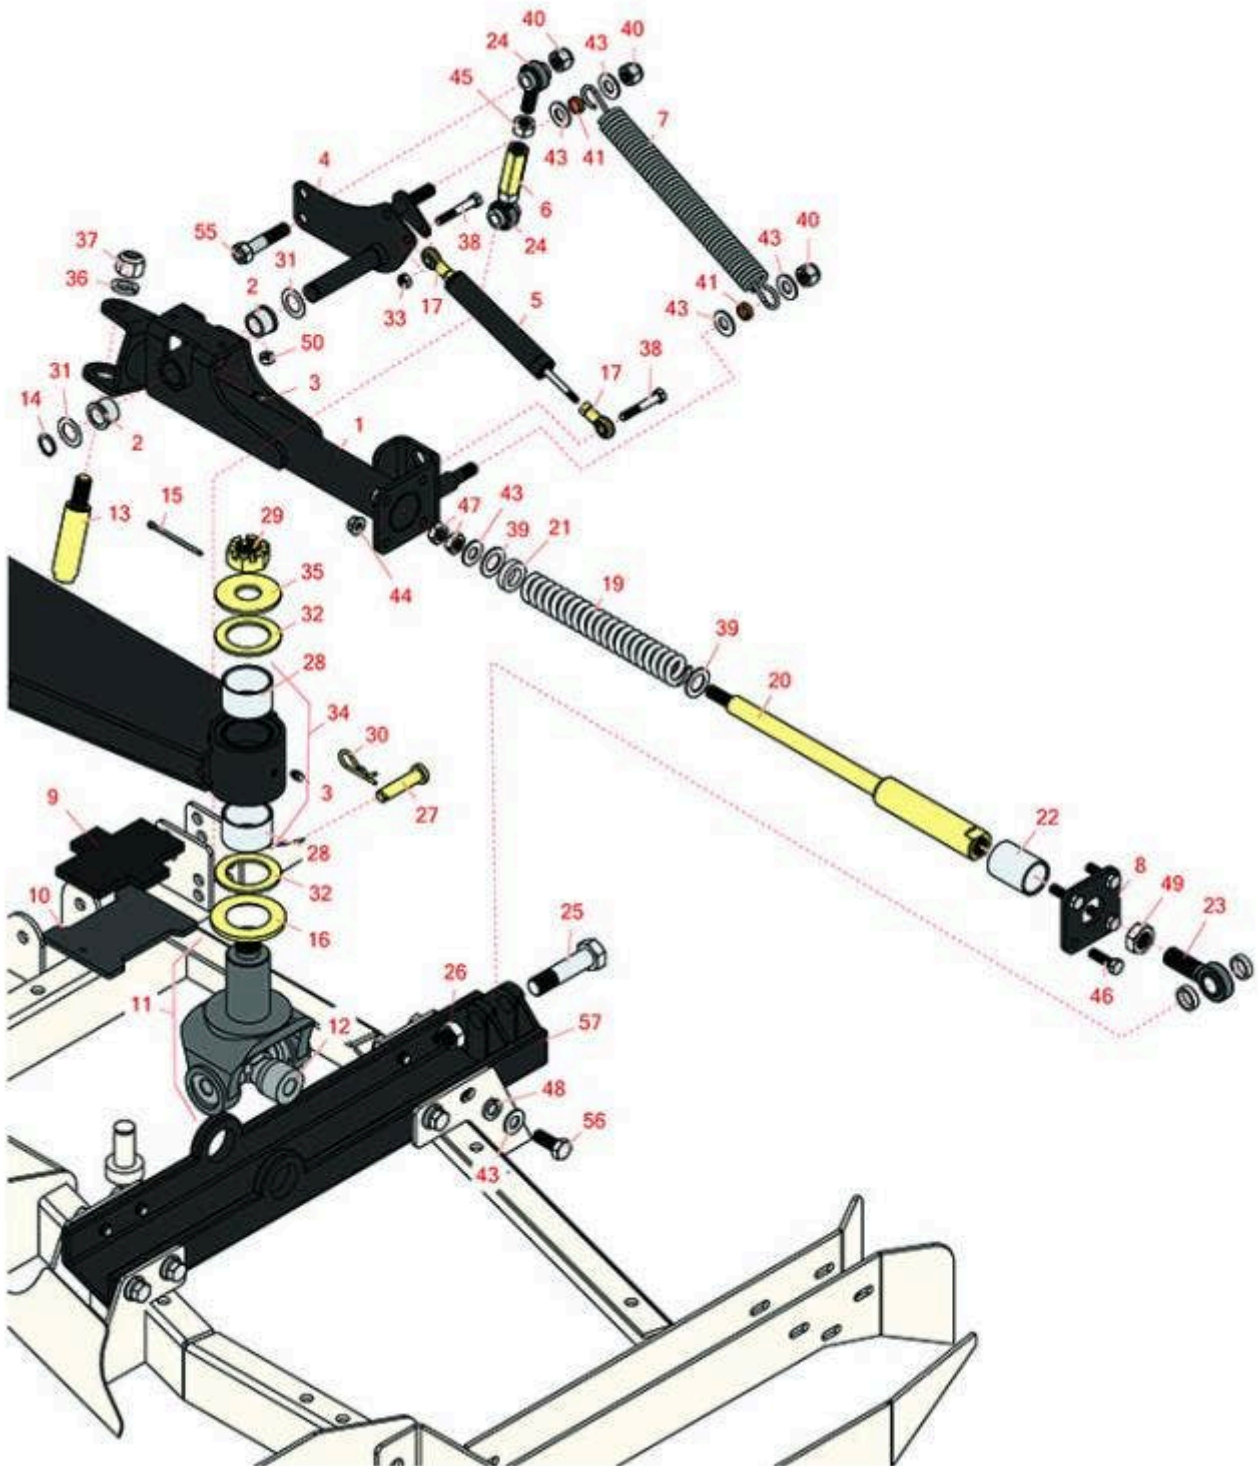

Replaces Toro Groundsmaster 4000-D

Parts

Rotary Mower - Model 30605
Side Deck Lift Arm and Damper

All original equipment manufacturers names and part numbers are used for identification purposes only, and we are in no way implying that our products are original equipment parts. Prices subject to change without notice.

Replaces Toro Groundsmaster 4000-D Parts

Rotary Mower - Model 30605
Side Deck Lift Arm and Damper

Item No	R&R Part No.	OEM Part No.	Description	Qty Req	Order Quantity
1	R120-8884	120-8884	Arm Assy - LH Rear	1	
1	R120-8883	120-8883	Arm Assy - RH Rear	1	
2	R256-113	256-113	Bushing - 3/4 ID x 1 1/8 Flange	4	
3	R302-5	21-6010, 302-11, 302-37, 302-47, 302-5, 302-57, 302-58, 302-6, 31-0300, 32-9660, 60-0800, 62-3880, 92-4181	Fitting - Grease	2	
4	R108-1476-03	100-5690-03, 108-1476-03, 114-2717	LH Bell Crank Assy	1	
4	R108-1475-03	100-5684-03, 108-1475-03, 114-2716	RH Bell Crank Assy	1	
5	R105-3249	104-7512, 105-3249	Damper	2	
6	R105-2809	105-2809	Tube - Link	2	
7	R104-7520	104-7520	Spring - Damper	2	
8	R105-2807-03	105-2807-03	Plate	2	
9	R104-8348	104-8348	Plate-Rubber	2	
10	R108-1528-03	108-1528-03	Plate	2	
11	R114-5640-03	114-5640-03	Yoke - Joint Assy w/Bearing	2	