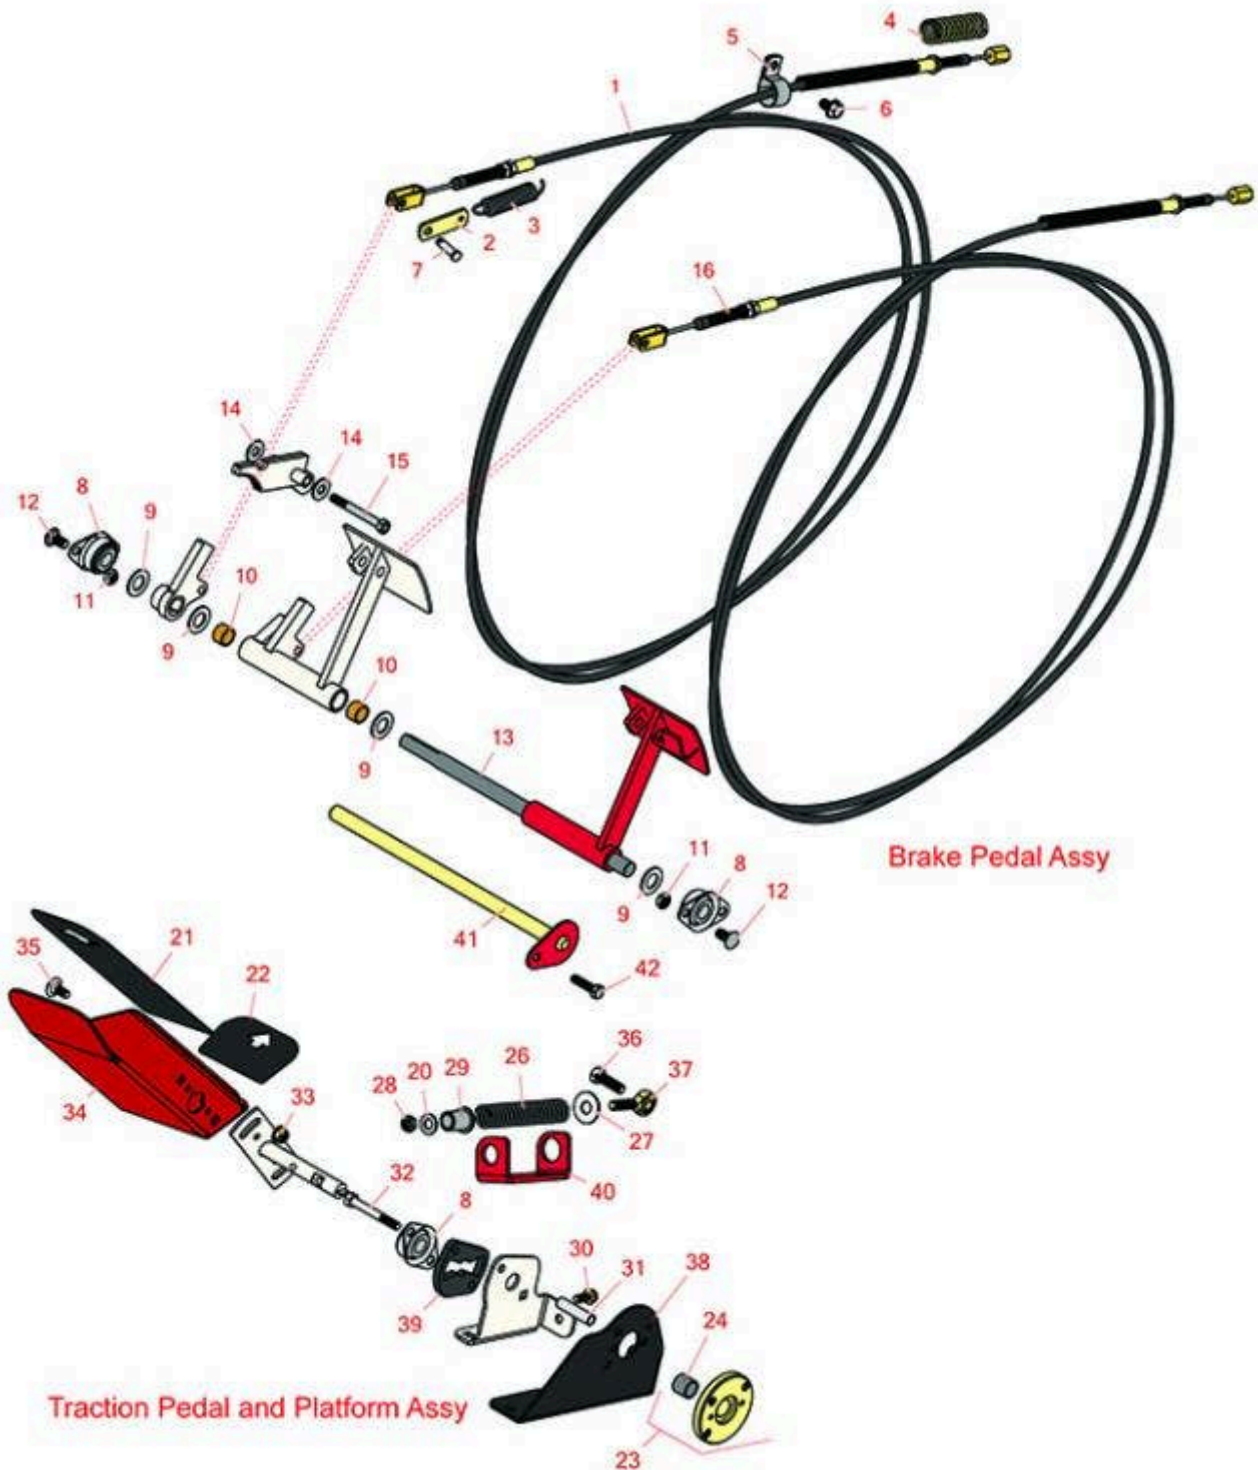

Replaces Toro Groundsmaster 4000-D

Parts

Rotary Mower - Model 30609

Brake Pedal And Linkage

Brake Pedal Assy

Traction Pedal and Platform Assy

All original equipment manufacturers names and part numbers are used for identification purposes only, and we are in no way implying that our products are original equipment parts. Prices subject to change without notice.

Replaces Toro Groundsmaster 4000-D Parts

Rotary Mower - Model 30609
Brake Pedal And Linkage

Item No	R&R Part No.	OEM Part No.	Description	Qty Req	Order Quantity
1	R120-8898	120-8898	Cable - Brake - RH	1	
2	R100-5540	100-5540	Strap - Brake	2	
3	R93-5262	93-5262	Spring - Extension	2	
4	R94-3088	94-3088	Spring - Compression	2	
5	R2412-4	2412-4, Oct-70, Oct-80	Clamp - 3/4 in	2	
6	R32144-69	32144-69	Bolt - Hx HD	2	
7	R283-61	283-61, 86-2140, N/A, R3296-12	Pin - Clevis 5/16 x 1-1/8	2	
8	R256-236	256-236, Oct-40	Bearing - 5/8 Flanged 2 Bolt	2	
9	R3256-69	3256-69	Washer - Flat	4	
10	R256-42	256-42	Bushing	4	
11	R3296-59	3296-59	Locknut - 3/8-16 Nylon Jam	1	
12	R3231-21	3231-21	Screw - 3/8-16 x 3/4 Carriage	2	
13	R132-6288-01	132-6288-01	Brake Pedal - LH	1	

Replaces Toro Groundsmaster 4000-D Parts

Rotary Mower - Model 30609
Brake Pedal And Linkage

Item No	R&R Part No.	OEM Part No.	Description	Qty Req	Order Quantity
14	R453009	01-166-0400, 24-10-BD, 24-9-AD, 32-9650, 3256-2, 3256-23, 3256-3, 3256-67, 3290-217, 3556-3, 4-2390, 7-0152	Washer - Flat 5/16 SAE	2	
15	R322-13	01-150-1680, 01-178-0522, 322-13, 3223-9	Screw - Hxx HD	1	
16	R120-8899	120-8899	Cable - Brake - LH	1	
20	R453011	01-166-0100, 01-166-0120, 01-166-0270, 01-166-0500, 01-166-0600, 01-166-0620, 132-4593, 2356-3, 237-12, 24-10-AD, 24-11-AD, 24-11-BD, 24-12-AD, 24-12-BD, 30-9310, 32-8190, 3256-24, 3256-3, 3256-36, 3256-4, 453011, 47-9950, 48-9220, 513458, 7-0052	Washer - Flat 3/8 SAE Y/Zinc	1	
21	R93-5347	93-5347	Abrasive - Pedal	1	