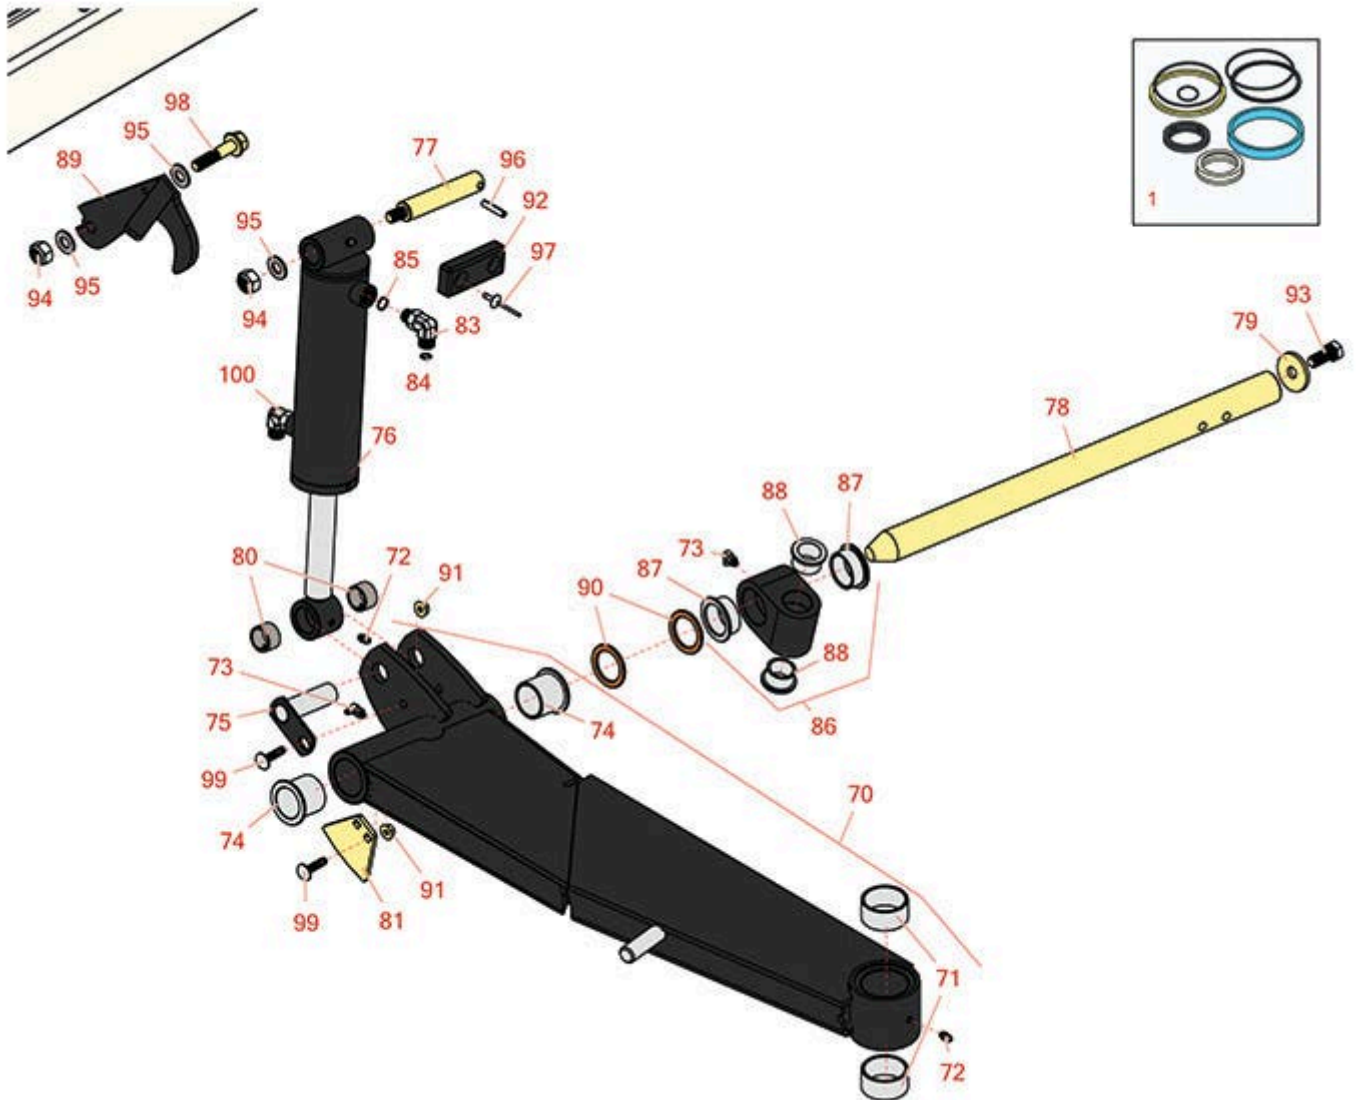

Replaces Toro Groundsmaster 4000-D Parts

Rotary Mower - Model 30605
Side Deck Lift Arm, Cylinder and Latch

All original equipment manufacturers names and part numbers are used for identification purposes only, and we are in no way implying that our products are original equipment parts. Prices subject to change without notice.

Replaces Toro Groundsmaster 4000-D Parts

Rotary Mower - Model 30605
Side Deck Lift Arm, Cylinder and Latch

Item No	R&R Part No.	OEM Part No.	Description	Qty Req	Order Quantity
Overhaul Kits					
1	R107-0249	107-0249	Seal Kit - Fits R107-4303 Cyl	1	
Other Parts Available					
70	R119-0089	119-0089	LH Lift Arm Assy	1	
70	R119-0087	119-0087	RH Lift Arm Assy	1	
71	R114-5596	114-5596	Bushing - 1 in Straight	4	
72	R302-5	21-6010, 302-11, 302-37, 302-47, 302-5, 302-57, 302-58, 302-6, 31-0300, 32-9660, 60-0800, 62-3880, 92-4181	Fitting - Grease	2	
73	R302-60	302-60	Zerk - Grease 90 Deg.	4	
74	R69-6470	69-6470	Bushing - Flanged	4	
75	R100-5674	100-5674	Pin Assy	2	
76	R107-4303	107-4303, 99-5496	Cylinder - Lift - Wing	2	
77	R104-3537	104-3537	Pin - Cylinder	2	
78	R121-3882	121-3882	Shaft - Lift Arm Pivot	2	
79	R106-2008	106-2008	Washer - Thrust	2	
80	R104-4281	104-4281	Bushing	4	
81	R119-0077	119-0077	Plate- Sensing - Wing	2	