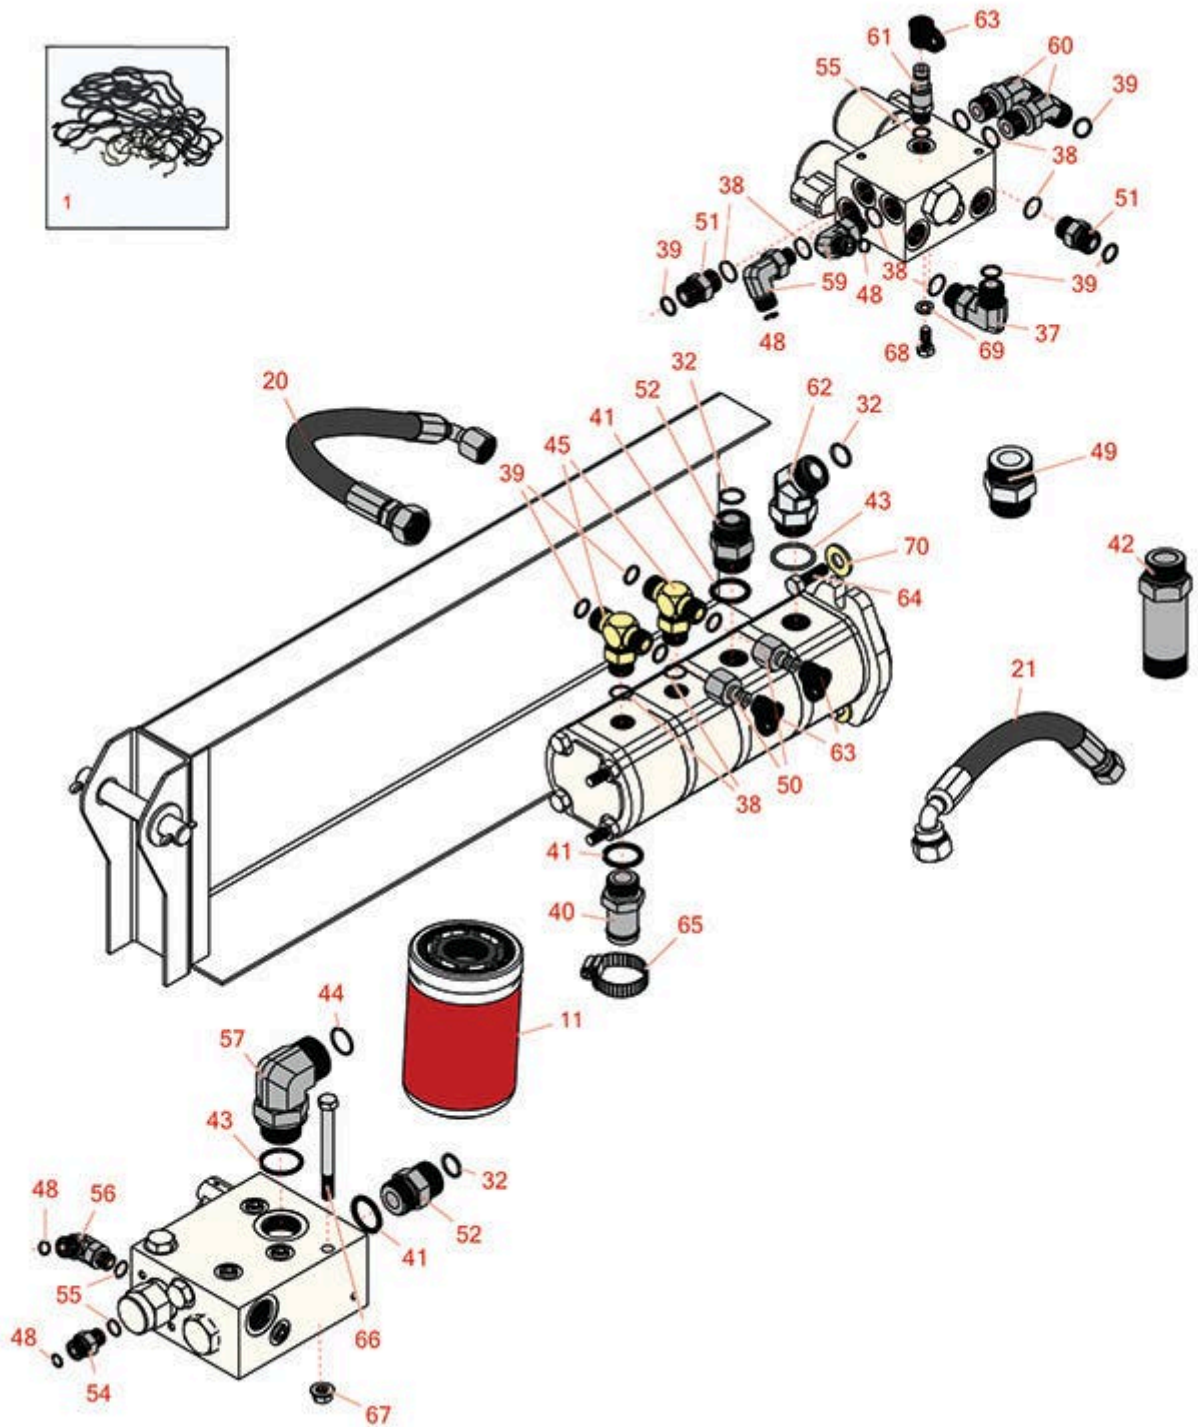

Replaces Toro Groundsmaster 4000-D

Parts

Rotary Mower - Model 30605

Pump Installation and Filter

All original equipment manufacturers names and part numbers are used for identification purposes only, and we are in no way implying that our products are original equipment parts. Prices subject to change without notice.

Replaces Toro Groundsmaster 4000-D Parts

Rotary Mower - Model 30605
Pump Installation and Filter

Item No	R&R Part No.	OEM Part No.	Description	Qty Req	Order Quantity
Overhaul Kits					
1	R115-3776	115-3776	Seal Kit - 4 Stage Pump	1	
Filters					
11	R75-1310	13170210, 75-1310	Baldwin Hyd Oil Filter	1	
Hoses					
20	R104-2807	104-2807	Hydraulic Hose Assy	1	
20	R104-4584	104-4584	Hydraulic Hose Assy	1	
21	R121-1505	121-1505	Hydraulic Hose Assy	1	
Other Parts Available					
32	R237-58	237-58	O-Ring	2	
37	R340-98	340-98	Hydraulic Fitting	3	
38	R237-79	237-79	O-Ring	12	
39	R237-30	23-6320, 237-30	O-Ring - Seal	18	
40	R99-3017	99-3017	Fitting	1	
41	R237-81	237-81, 237.81, 327-81	O-Ring	4	
42	R100-5565	100-5565	Hydraulic Fitting	2	
43	R237-146	237-146, 340-146	O-Ring	3	
44	R340-65	340-65	O-Ring	3	
45	R340-157	340-157	Hydraulic Fitting - Tee	2	