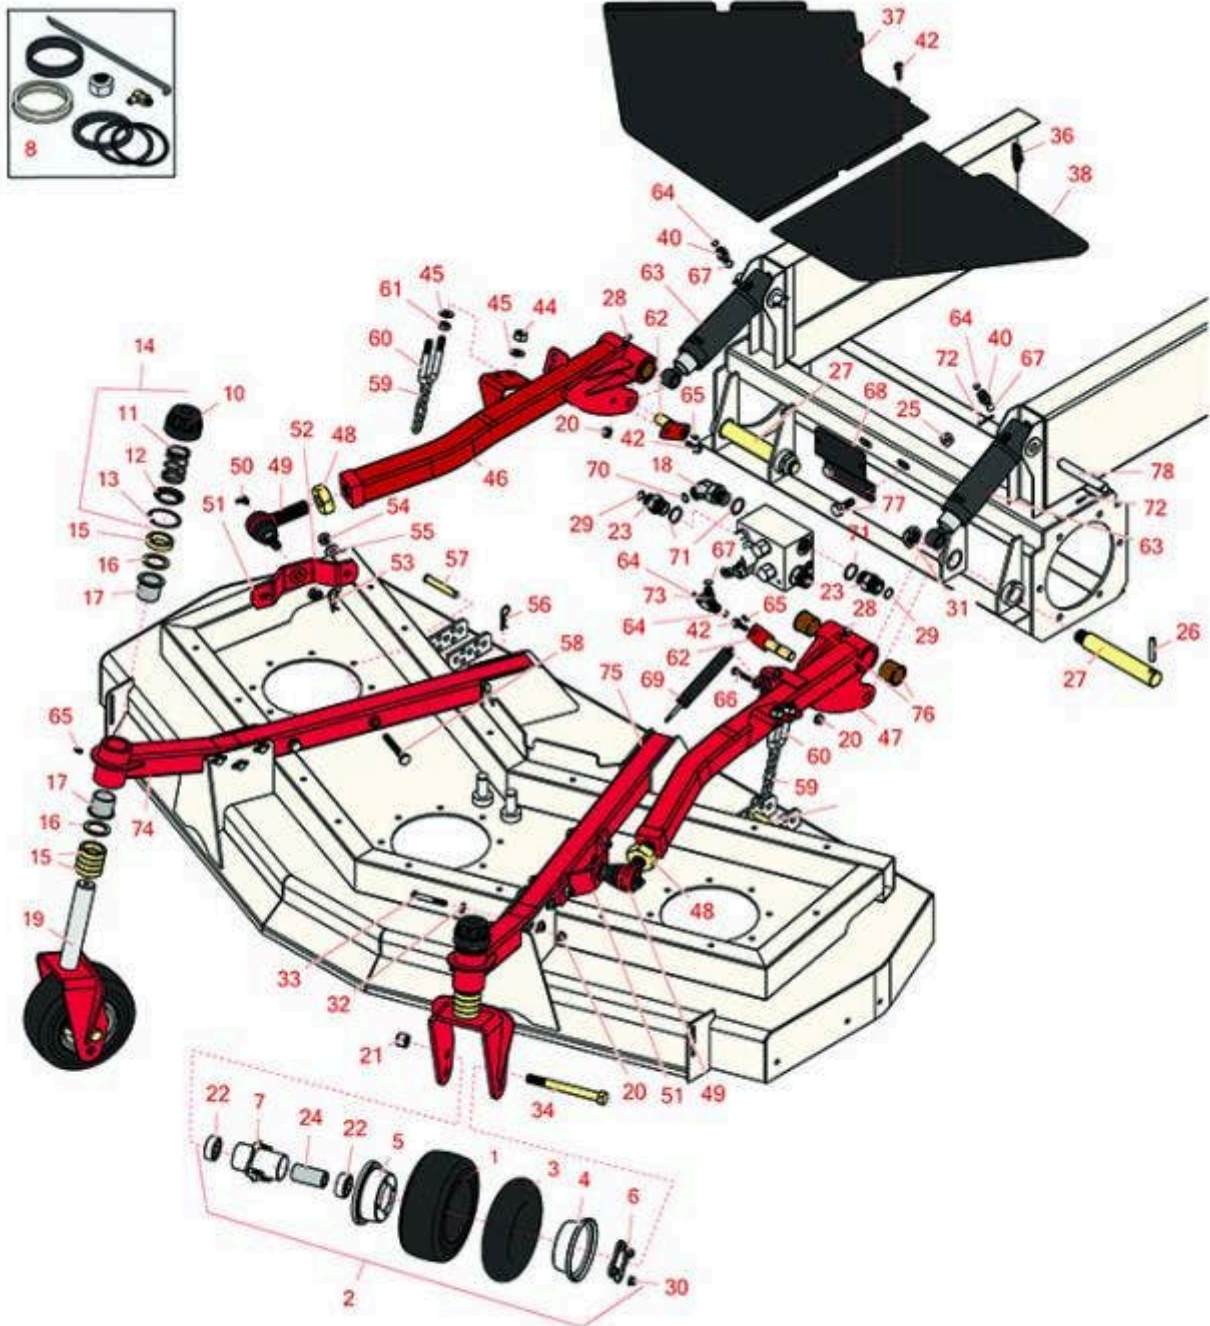

Replaces Toro Groundsmaster 4000-D

Parts

Rotary Mower - Model 30605

Front Deck Lift Arms

All original equipment manufacturers names and part numbers are used for identification purposes only, and we are in no way implying that our products are original equipment parts. Prices subject to change without notice.

Replaces Toro Groundsmaster 4000-D Parts

Rotary Mower - Model 30605
Front Deck Lift Arms

Item No	R&R Part No.	OEM Part No.	Description	Qty Req	Order Quantity
8	R125-4301	125-4301	Kit - Seal	1	
Tires					
1	R150615	136-4424, 137-5924	Tire - Foam Filled 8-3.5 x 4 Sm 4 Ply	2	
1	R93-9939	93-9939, 98-2877	Tire - 8x3.50-4 (4 Ply) Sm Pneu	2	
2	R137-5529	137-5529, 93-5974, 93-9574, 137-5529	Wheel Assy - Foam Filled 8x3.5-4SM	2	
2	R93-9938	86-0020, 93-9938	Wheel Assy - Castor - Pneu 8x3.50-4	2	
3	R68-8950	68-8950	Tube - Castor Wheel 9x3.50-4 TR87	2	
4	R95-2741	137-5552, 95-2741	Rim - Wheel Half w/o Valve Hole	2	
5	R93-4239	93-4239	Rim - Wheel Half w/Valve Hole	2	
6	R93-4242	93-4242	Plate - Caster Wheel	2	
7	R93-5980	93-4238, 93-5980	Hub Assy - w/o Bearings/Spacer	2	
Other Parts Available					
10	R92-8861	92-5582, 92-8861	Cap - HOC	2	
11	R92-9726	92-9726	Spring - Compression	2	
12	R92-5583	92-5583	Washer- Cap	2	
13	R92-5581	92-5581	Ring - Retaining	2	
14	R92-9727	92-9727	Cap Assy - HOC	2	