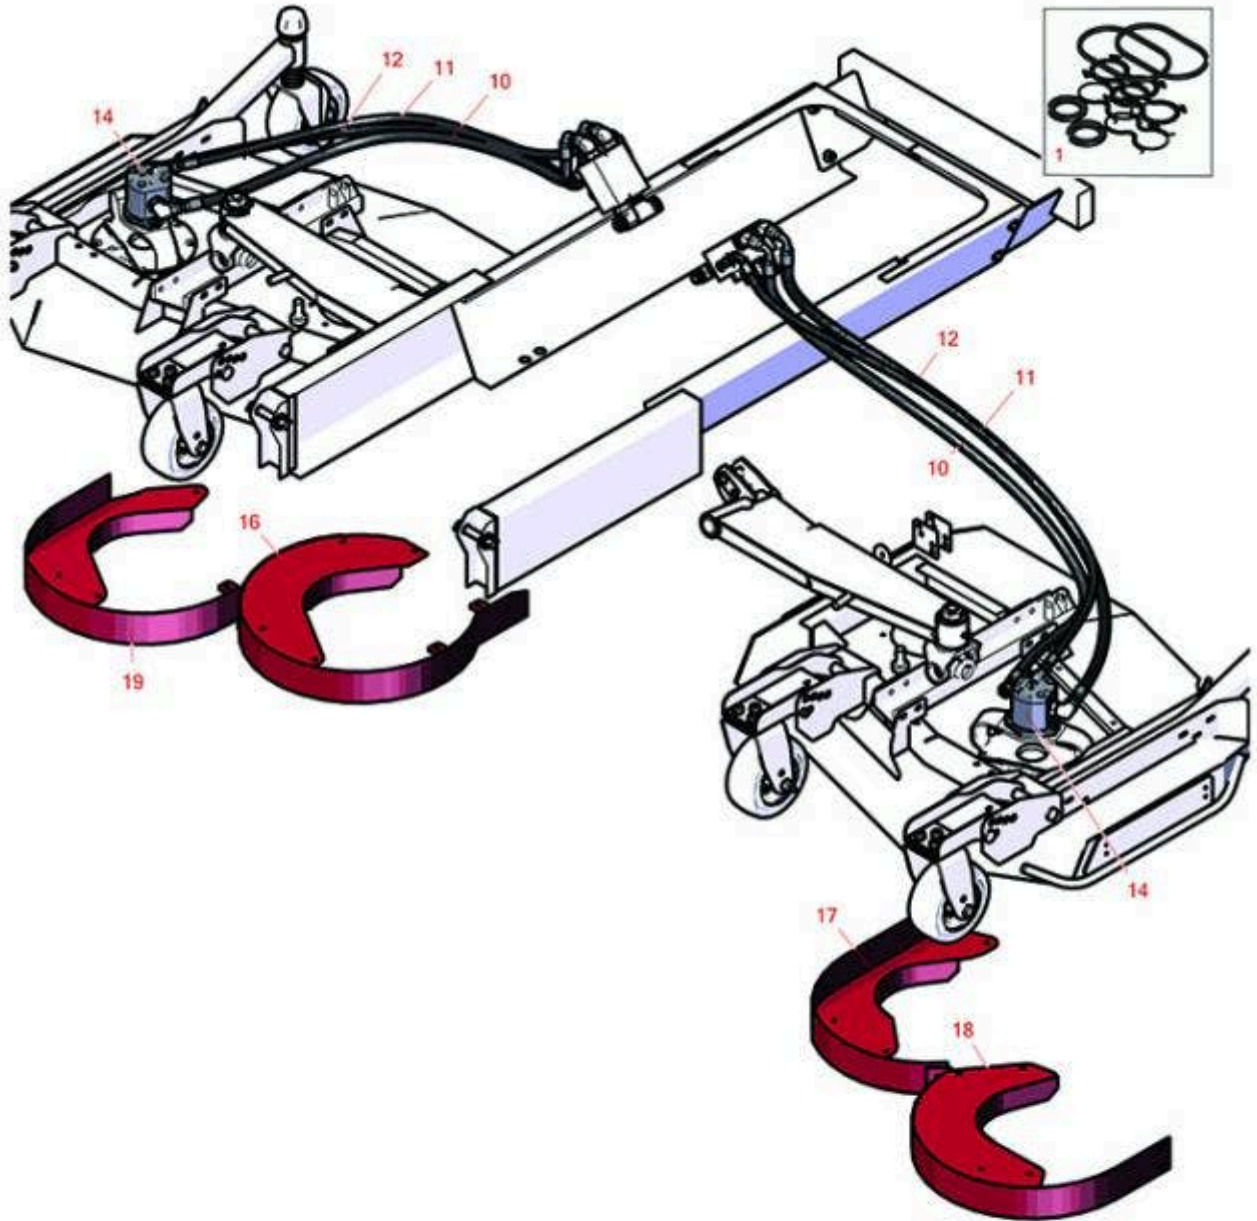

Replaces Toro Groundsmaster 4000-D Parts

Rotary Mower - Model 30605

Right-Hand & Left-Hand Deck Hydraulics and Discharge
Chambers

All original equipment manufacturers names and part numbers are used for identification purposes only, and we are in no way implying that our products are original equipment parts. Prices subject to change without notice.

Replaces Toro Groundsmaster 4000-D Parts

Rotary Mower - Model 30605

*Right-Hand & Left-Hand Deck Hydraulics and Discharge
Chambers*

Item No	R&R Part No.	OEM Part No.	Description	Qty Req	Order Quantity
Overhaul Kits					
1	R114-5620	114-5620	Seal Kit - Fits R127-3694 Hyd Motor	2	
Hoses					
10	R120-8959	120-8959	Hydraulic Hose Assy	2	
11	R104-2265	104-2265	Hydraulic Hose Assy	2	
12	R132-6116	132-6116	Hydraulic Hose Assy	2	
14	R99-5489	99-5489	Hydraulic Motor	2	
14	R127-3694	127-3694	Hydraulic Motor	2	
Other Parts Available					
16	R104-2204-01	104-2204-01	Inner Chamber Assy	1	
17	R104-2205-01	104-2205-01	Inner Chamber Assy	1	
18	R120-4132-01	120-4132-01	Outer Chamber Assy	1	
19	R104-2203-01	104-2203-01	Outer Chamber Assy	1	
19	R130-2680-01	130-2680-01	Outer Chamber Assy	1	