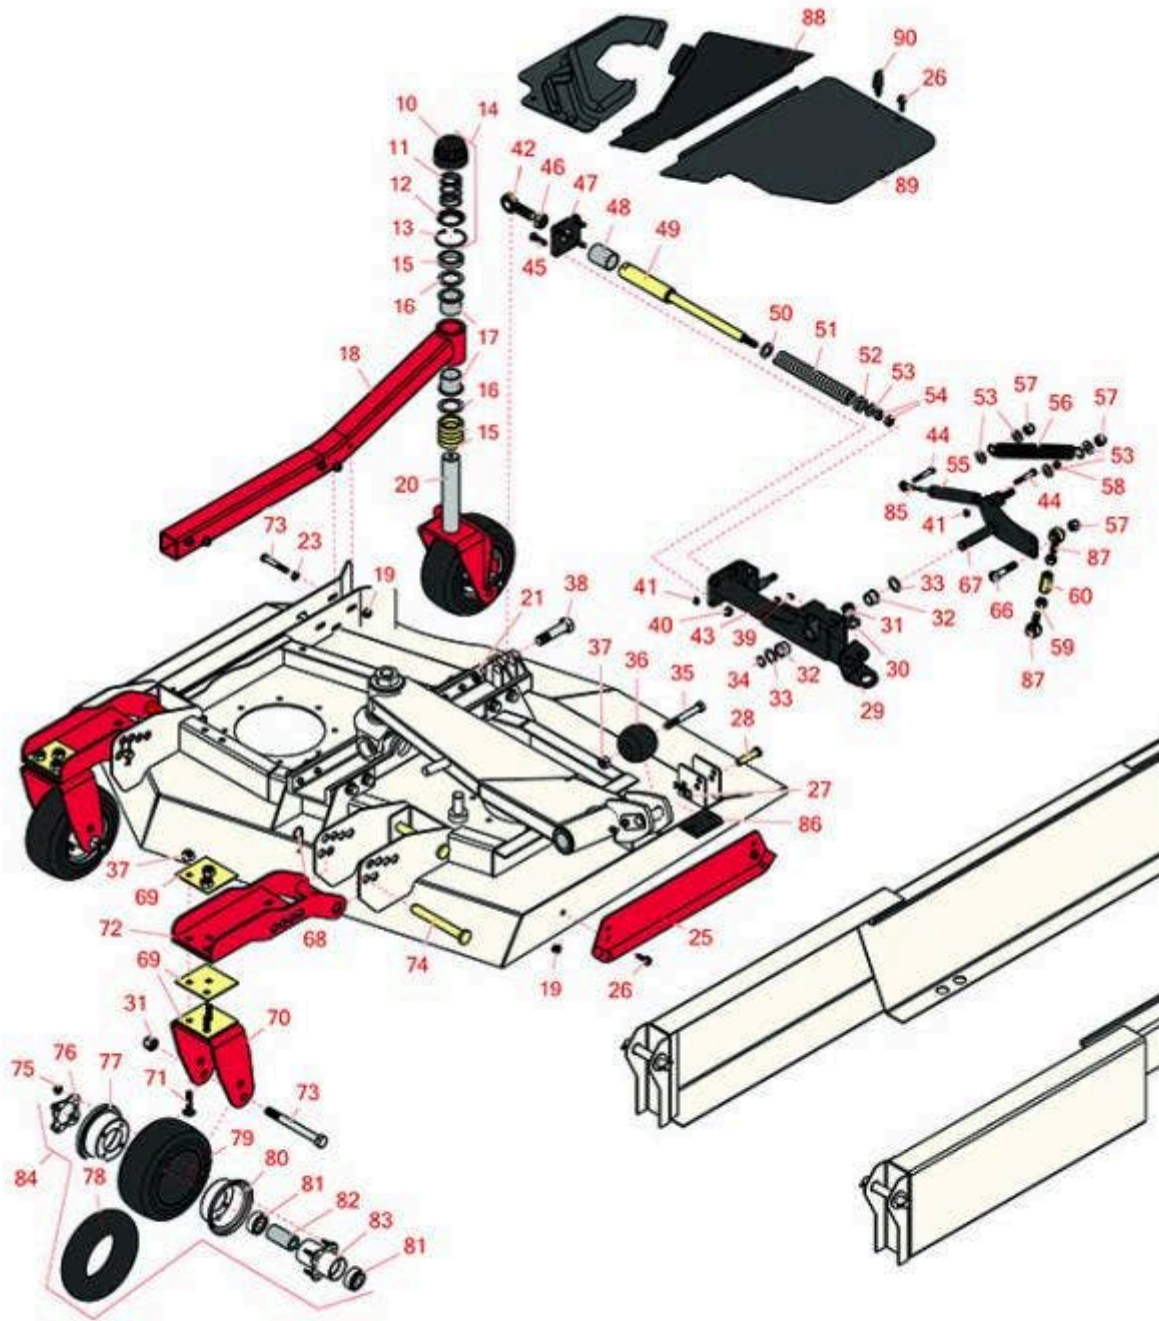

Replaces Toro Groundsmaster 4000-D Parts

Rotary Mower - Model 30605

Right-Hand Deck Caster Arms and Wheels

All original equipment manufacturers names and part numbers are used for identification purposes only, and we are in no way implying that our products are original equipment parts. Prices subject to change without notice.

Replaces Toro Groundsmaster 4000-D Parts

Rotary Mower - Model 30605
Right-Hand Deck Caster Arms and Wheels

Item No	R&R Part No.	OEM Part No.	Description	Qty Req	Order Quantity
10	R92-8861	92-5582, 92-8861	Cap - HOC	1	
11	R92-9726	92-9726	Spring - Compression	1	
12	R92-5583	92-5583	Washer- Cap	1	
13	R92-5581	92-5581	Ring - Retaining	1	
14	R92-9727	92-9727	Cap Assy - HOC	1	
15	R69-1510	69-1510	Spacer - 1/2 Caster Fork	5	
16	R69-6860	69-6860	Washer - 1/8 - Caster Wheel	2	
17	R69-6470	69-6470	Bushing - Flanged	2	
18	R100-8093	100-8093, 127-3741	Castor Arm Assy - Incl Bushings	1	
<i>Tech Note: Ser# 313000001-313999999:</i>					
18	R127-3740	127-3740	Side Castor Arm Assy - Incl Bushings	1	
<i>Tech Note: Ser# 314000001-316000500:</i>					
18	R132-6167	132-6167	Side Castor Arm Assy - Incl Bushings	1	
<i>Tech Note: Ser# 400000000-999999999:</i>					
19	R104-8301	104-8301, 104-9301, 109-6658, 133-7570	Locknut - 3/8-16 Nylon Flanged	9	
20	R104-0762-01	104-0762-01	Caster Fork	1	
<i>Tech Note: Ser# 314000001-315999999:</i>					
20	R130-2736-01	130-2736-01	Caster Fork	1	
<i>Tech Note: Ser# 400000000-999999999:</i>					