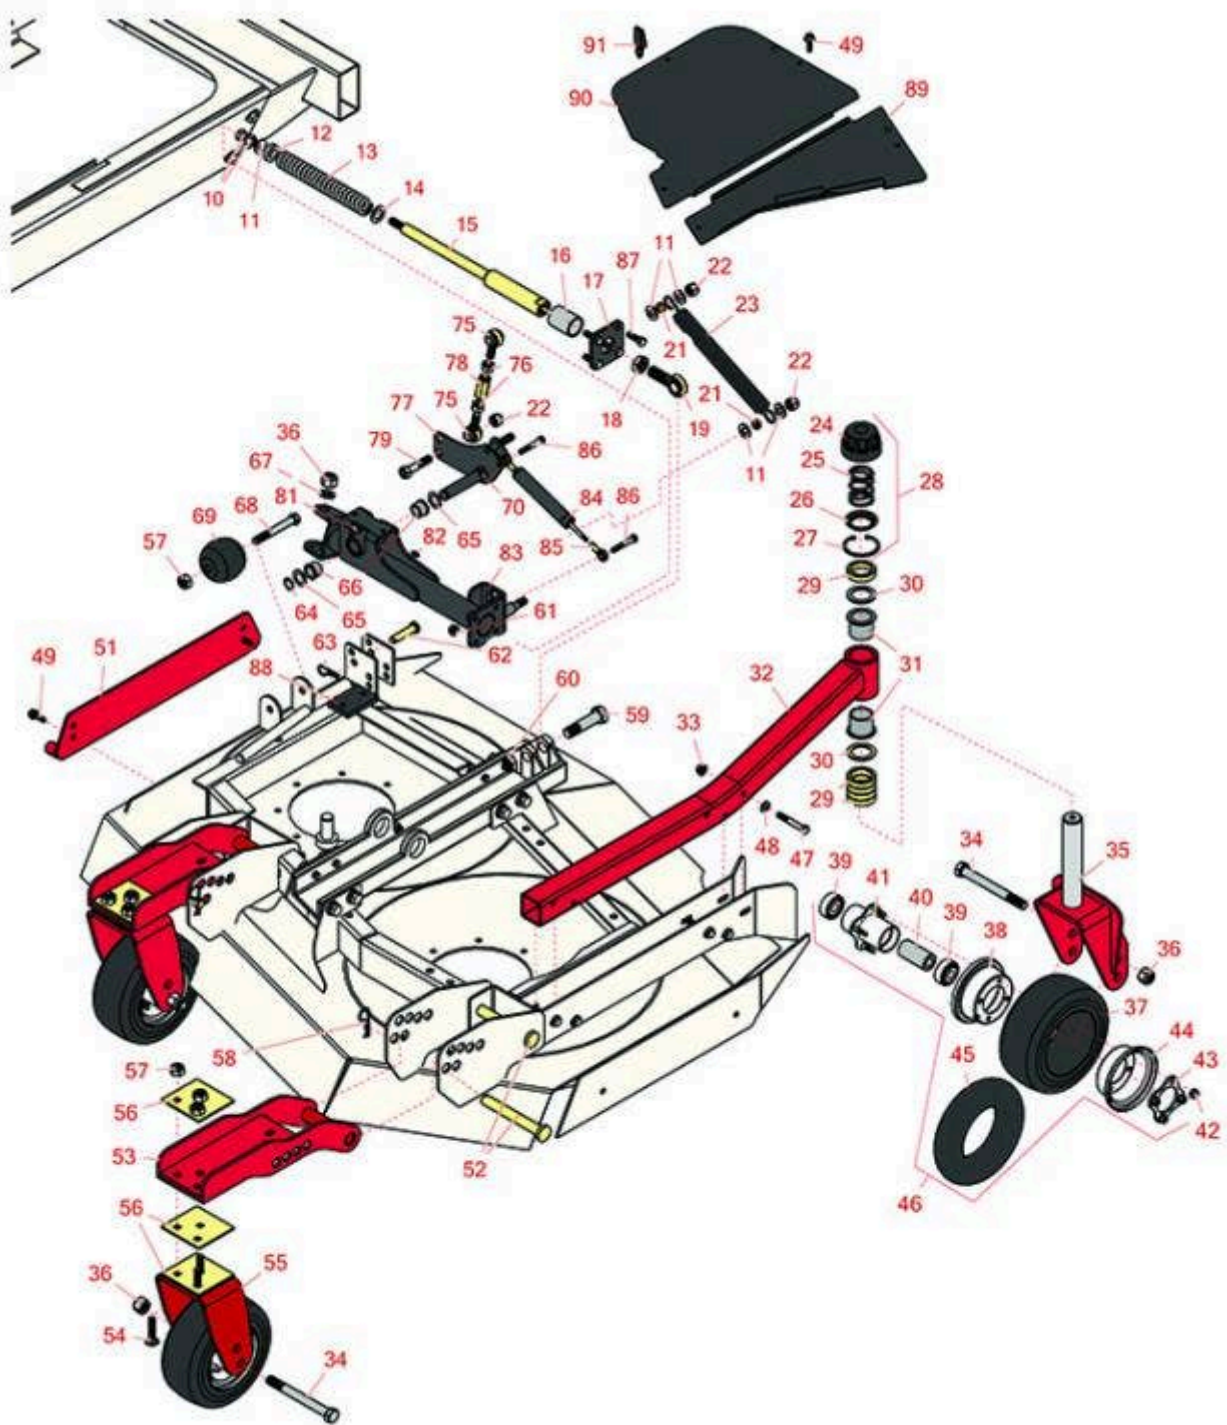

Replaces Toro Groundsmaster 4000-D

Parts

Rotary Mower - Model 30605

Left-Hand Deck Caster Arms and Wheels

All original equipment manufacturers names and part numbers are used for identification purposes only, and we are in no way implying that our products are original equipment parts. Prices subject to change without notice.

Replaces Toro Groundsmaster 4000-D Parts

Rotary Mower - Model 30605

Left-Hand Deck Caster Arms and Wheels

Item No	R&R Part No.	OEM Part No.	Description	Qty Req	Order Quantity
10	R443118	01-188-0813, 22-15-AJD, 3217-9	Nut - 1/2-13 Zinc	2	
11	R3256-26	01-166-0540, 01-166-0820, 17-2530, 24-13-BD, 30-8570, 3256-26, 356206, 48-9390	Washer - 1/2 in	13	
12	R105-4552	105-4552	Bearing - Plastic	1	
13	R100-8138	100-8138	Spring-Compression	1	
14	R105-4551	105-4551	Washer- Flat	1	
15	R105-4548	105-4548	Shaft - Spring	1	
16	R105-4550	105-4550	Bushing - Straight	1	
17	R105-2807-03	105-2807-03	Plate	1	
18	R3220-7	01-191-1216, 3220-7, Mar-03	Nut - 3/4-16 Jam Zinc	1	
19	R105-2806	105-2806	Rod End	1	
21	R104-7521	104-7521	Bushing	2	
22	RF5003	32127-29, 32131-5, 32132-5, 3296-23	Locknut - ESNA 1/2-13	3	
23	R104-7520	104-7520	Spring - Damper	1	
24	R92-8861	92-5582, 92-8861	Cap - HOC	1	