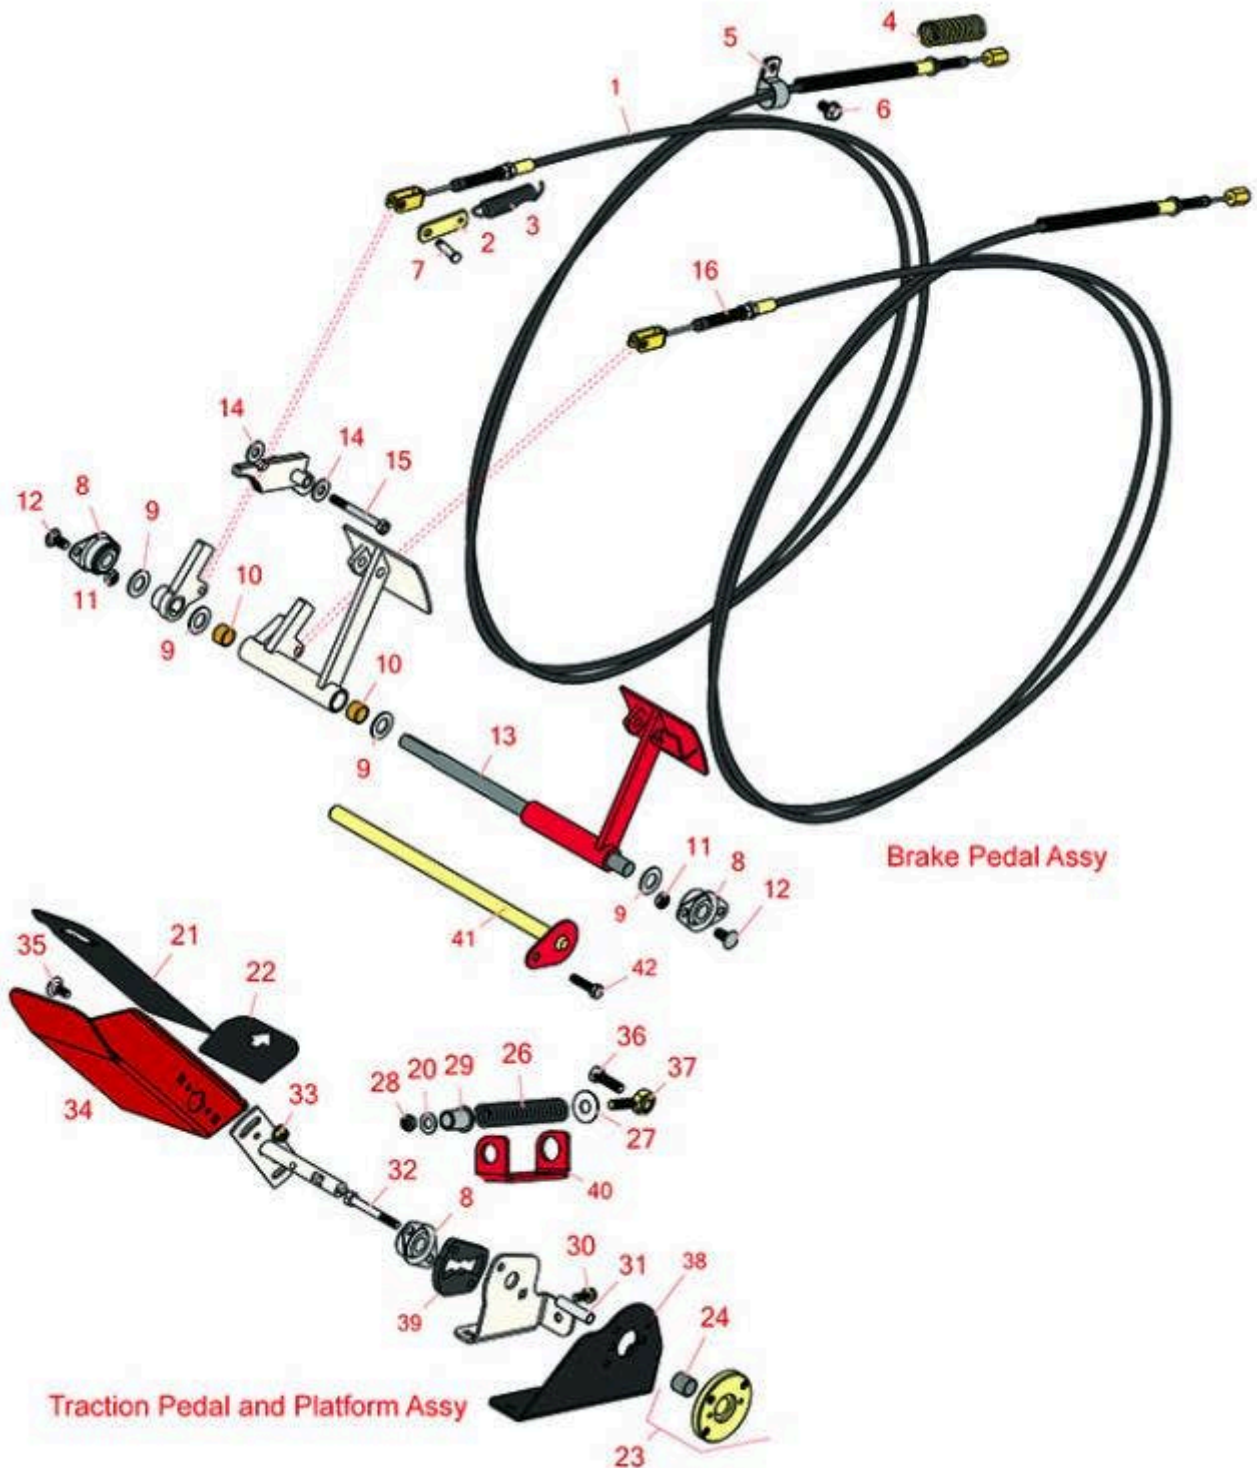

# Replaces Toro Groundsmaster 4000-D

## Parts

Rotary Mower - Model 30605

Brake Pedal And Linkage

All original equipment manufacturers names and part numbers are used for identification purposes only, and we are in no way implying that our products are original equipment parts. Prices subject to change without notice.

# Replaces Toro Groundsmaster 4000-D Parts

Rotary Mower - Model 30605  
Brake Pedal And Linkage

Item No	R&R Part No.	OEM Part No.	Description	Qty Req	Order Quantity
1	<b>R120-8898</b>	120-8898	Cable - Brake - RH	1	
2	<b>R100-5540</b>	100-5540	Strap - Brake	2	
3	<b>R93-5262</b>	93-5262	Spring - Extension	2	
4	<b>R94-3088</b>	94-3088	Spring - Compression	2	
5	<b>R2412-4</b>	2412-4, Oct-70, Oct-80	Clamp - 3/4 in	2	
6	<b>R32144-69</b>	32144-69	Bolt - Hx HD	2	
7	<b>R283-61</b>	283-61, 86-2140, N/A, R3296-12	Pin - Clevis 5/16 x 1-1/8	2	
8	<b>R256-236</b>	256-236, Oct-40	Bearing - 5/8 Flanged 2 Bolt	2	
9	<b>R3256-69</b>	3256-69	Washer - Flat	4	
10	<b>R256-42</b>	256-42	Bushing	4	
11	<b>R3296-59</b>	3296-59	Locknut - 3/8-16 Nylon Jam	1	
12	<b>R3231-21</b>	3231-21	Screw - 3/8-16 x 3/4 Carriage	2	
13	<b>R132-6288-01</b>	132-6288-01	Brake Pedal - LH	1	

# Replaces Toro Groundsmaster 4000-D Parts

Rotary Mower - Model 30605  
Brake Pedal And Linkage

Item No	R&R Part No.	OEM Part No.	Description	Qty Req	Order Quantity
14	<b>R453009</b>	01-166-0400, 24-10-BD, 24-9-AD, 32-9650, 3256-2, 3256-23, 3256-3, 3256-67, 3290-217, 3556-3, 4-2390, 7-0152	Washer - Flat 5/16 SAE	2	
15	<b>R322-13</b>	01-150-1680, 01-178-0522, 322-13, 3223-9	Screw - Hxx HD	1	
16	<b>R120-8899</b>	120-8899	Cable - Brake - LH	1	
20	<b>R453011</b>	01-166-0100, 01-166-0120, 01-166-0270, 01-166-0500, 01-166-0600, 01-166-0620, 132-4593, 2356-3, 237-12, 24-10-AD, 24-11-AD, 24-11-BD, 24-12-AD, 24-12-BD, 30-9310, 32-8190, 3256-24, 3256-3, 3256-36, 3256-4, 453011, 47-9950, 48-9220, 513458, 7-0052	Washer - Flat 3/8 SAE Y/Zinc	1	
21	<b>R93-5347</b>	93-5347	Abrasive - Pedal	1	