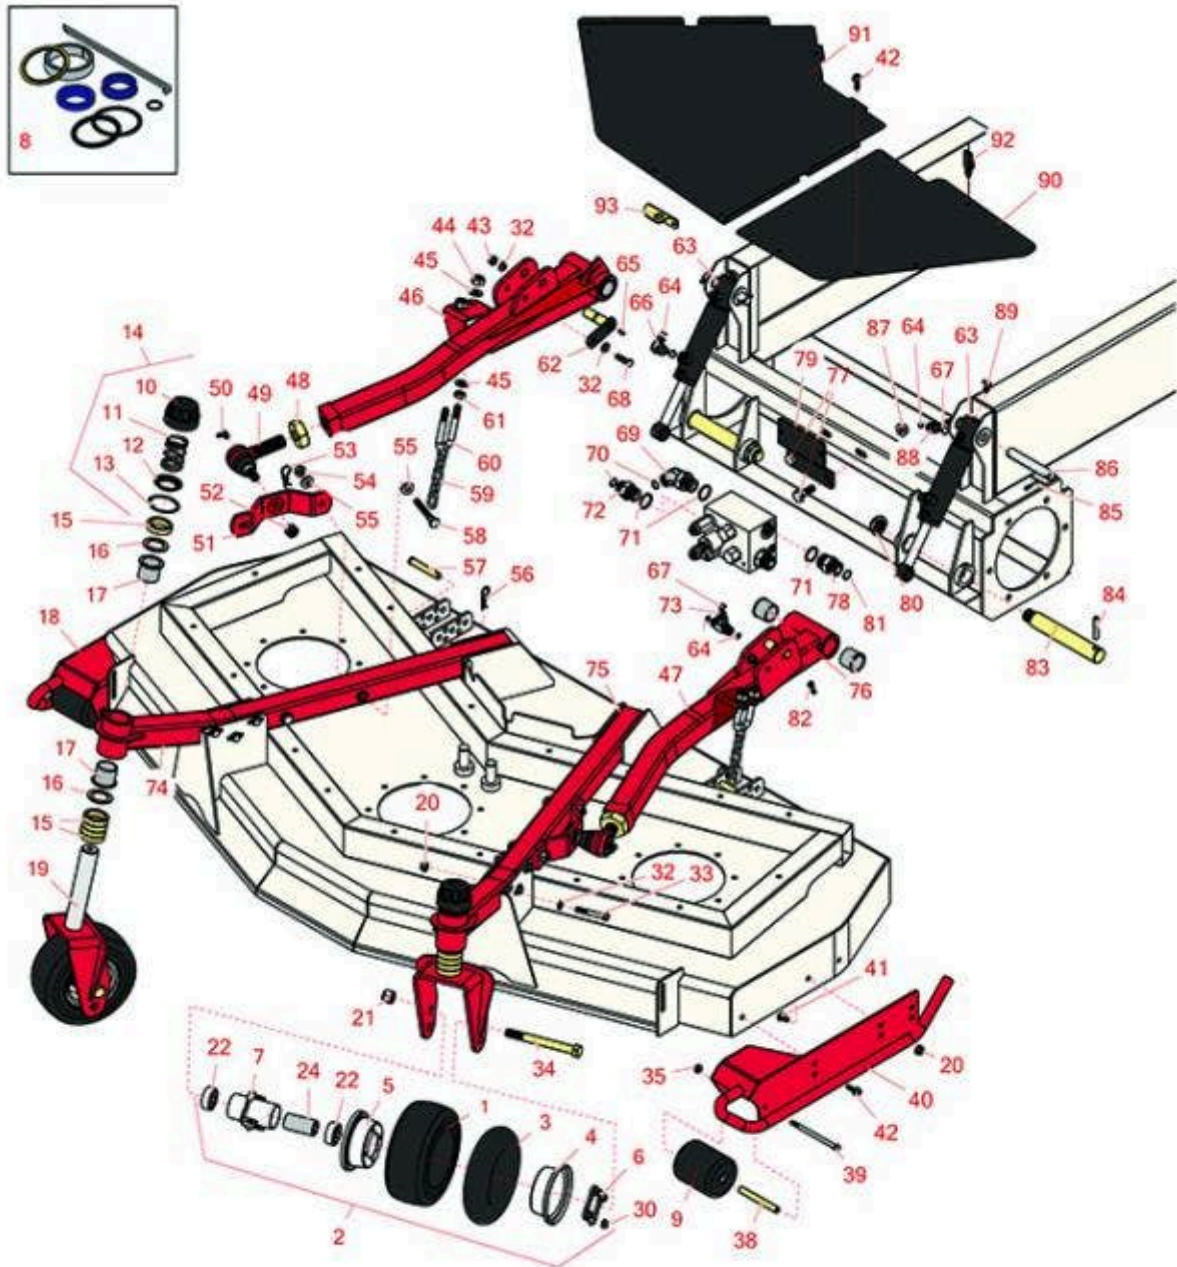

Replaces Toro Groundsmaster 4000-D

Parts

Rotary Mower - Model 30448

Front Deck Lift Arms

All original equipment manufacturers names and part numbers are used for identification purposes only, and we are in no way implying that our products are original equipment parts. Prices subject to change without notice.

Replaces Toro Groundsmaster 4000-D Parts

Rotary Mower - Model 30448
Front Deck Lift Arms

Item No	R&R Part No.	OEM Part No.	Description	Qty Req	Order Quantity
8	R107-0248	107-0248	Seal Kit - Fits R107-4304 Cyl	1	
Tires					
1	R150615	136-4424, 137-5924	Tire - Foam Filled 8-3.5 x 4 Sm 4 Ply	2	
1	R93-9939	93-9939, 98-2877	Tire - 8x3.50-4 (4 Ply) Sm Pneu	2	
2	R137-5529	137-5529, 93-5974, 93-9574, 137-5529	Wheel Assy - Foam Filled 8x3.5-4SM	2	
2	R93-9938	86-0020, 93-9938	Wheel Assy - Castor - Pneu 8x3.50-4	2	
3	R68-8950	68-8950	Tube - Castor Wheel 9x3.50-4 TR87	2	
4	R95-2741	137-5552, 95-2741	Rim - Wheel Half w/o Valve Hole	2	
5	R93-4239	93-4239	Rim - Wheel Half w/Valve Hole	2	
6	R93-4242	93-4242	Plate - Caster Wheel	2	
7	R93-5980	93-4238, 93-5980	Hub Assy - w/o Bearings/Spacer	2	
Rollers					
9	R93-4803	93-4803	Roller - Deck	2	
Other Parts Available					
10	R92-8861	92-5582, 92-8861	Cap - HOC	2	
11	R92-9726	92-9726	Spring - Compression	2	
12	R92-5583	92-5583	Washer- Cap	2	