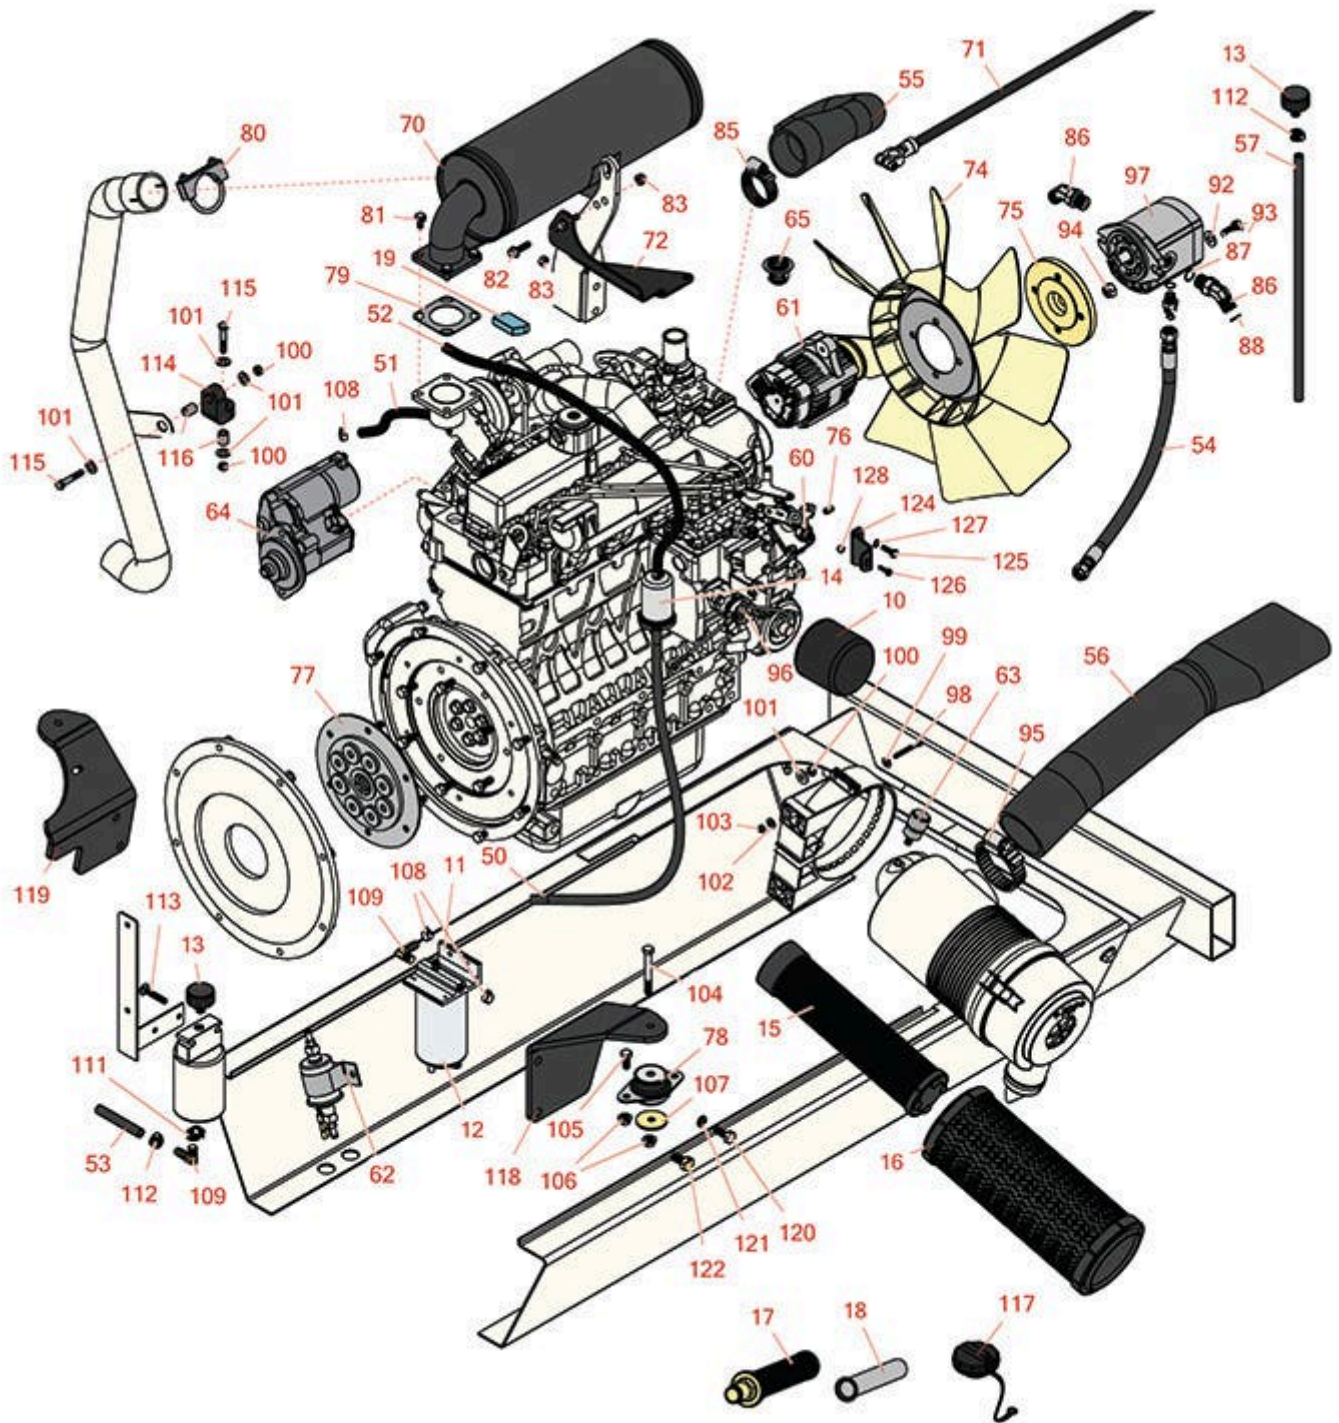

# Replaces Toro Groundsmaster 4000-D

## Parts

Rotary Mower - Model 30448  
Engine

All original equipment manufacturers names and part numbers are used for identification purposes only, and we are in no way implying that our products are original equipment parts. Prices subject to change without notice.

## Parts

Rotary Mower - Model 30448  
Engine

Item No	R&R Part No.	OEM Part No.	Description	Qty Req	Order Quantity
104	<b>R323-14</b>	01-150-0840, 01-178-0624, 20-55-AD, 21-196-AMD, 30-8750, 30-8970, 3224-10, 323-14, 323-20	Bolt - Hex HD 3/8-16 x 3	4	
105	<b>R400260</b>	01-178-0605, 18-4100, 19-8270, 323-3, 323-33, 323-34, 323-5, 3235-5	Bolt - Hex HD 3/8-16 x 7/8	8	
106	<b>R104-8301</b>	104-8301, 104-9301, 109-6658, 133-7570	Locknut - 3/8-16 Nylon Flanged	8	
107	<b>R63-7400</b>	63-7400	Washer - Rebound	4	
108	<b>R92-2379</b>	92-2379	Clamp - Hose	7	
109	<b>R353-781</b>	353-781	Fitting-Elbow	3	
111	<b>R2412-36</b>	2210-87, 2412-36, 31-9140, 93-5818, 99-0772	Clamp - Hose 1/2	1	
112	<b>R2412-108</b>	2412-108, 97406	Clamp - Worm - 1/4 - Stainless	1	
113	<b>R441674</b>	01-173-0514, 01-173-0516, 3-7253, 3230-5	Screw - 5/16-18 x 1-3/4 Carriage	2	
114	<b>R95-5622</b>	93-5113, 95-5622	Hanger - Rubber	1	