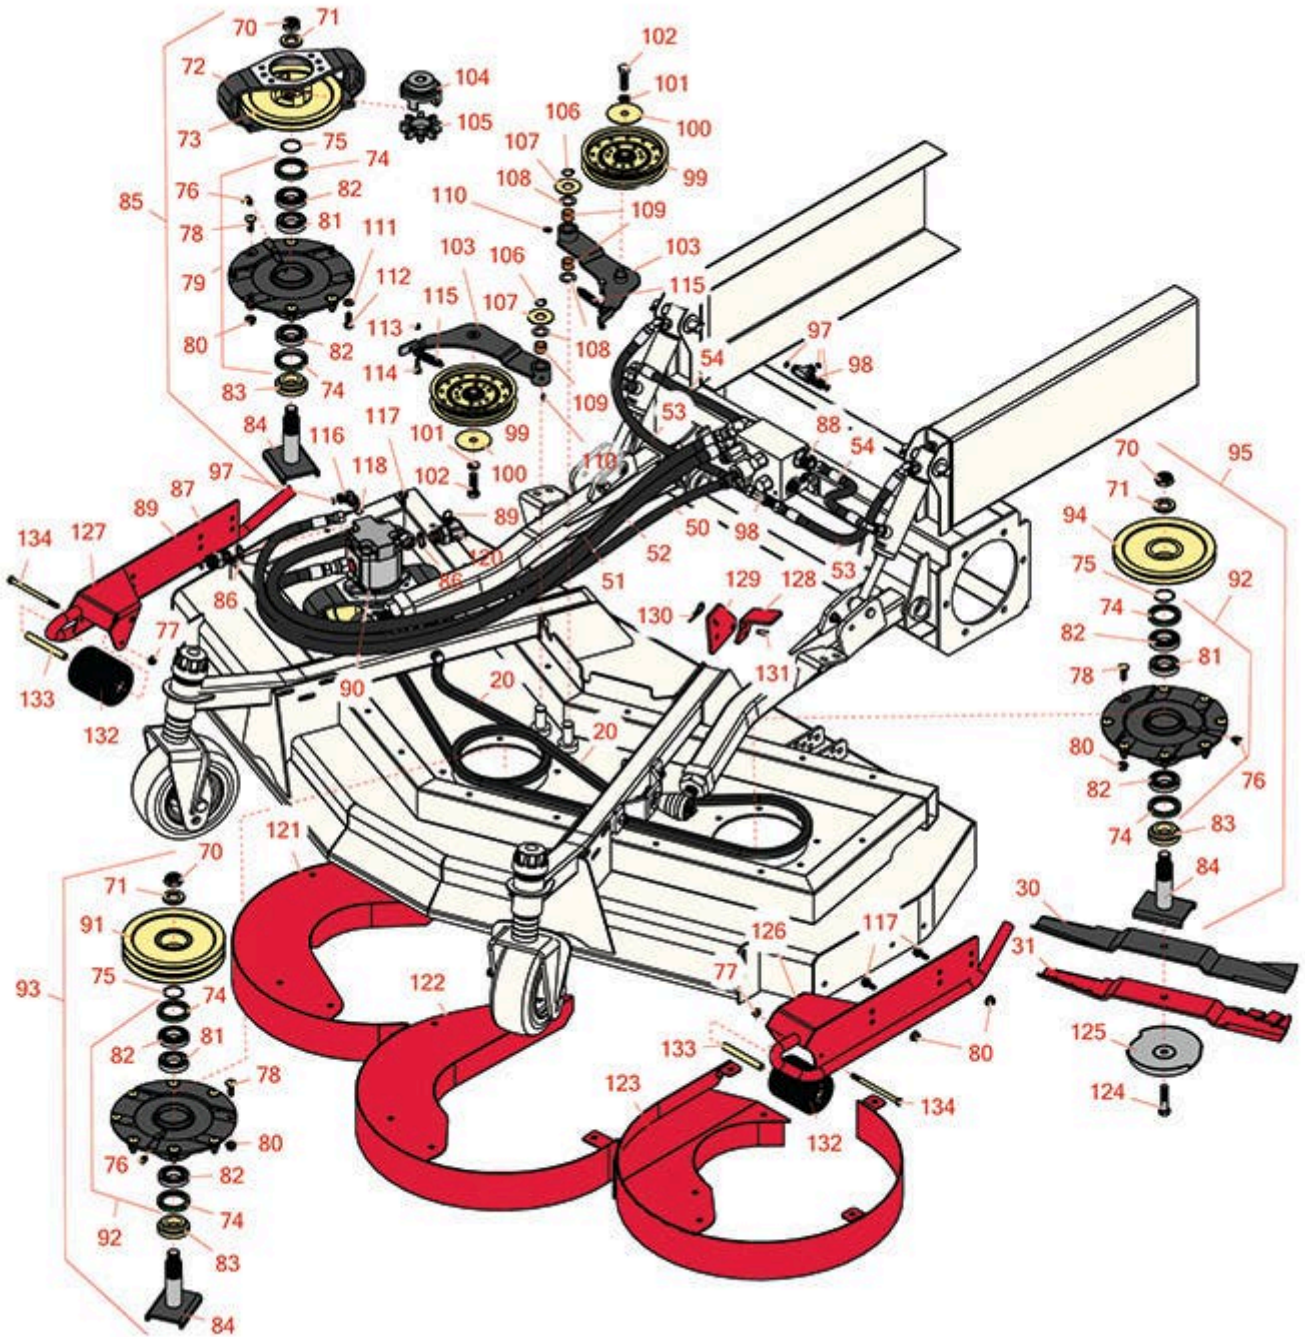

Replaces Toro Groundsmaster 4000-D

Parts

Rotary Mower - Model 30448

Front Deck Hydraulics and Spindles

All original equipment manufacturers names and part numbers are used for identification purposes only, and we are in no way implying that our products are original equipment parts. Prices subject to change without notice.

Replaces Toro Groundsmaster 4000-D Parts

Rotary Mower - Model 30448
Front Deck Hydraulics and Spindles

Item No	R&R Part No.	OEM Part No.	Description	Qty Req	Order Quantity
Belts					
20	R55-7660	108-8076	Belt - V Rotary Deck	2	
Rotary Blades Available					
30	R92-5608	92-5608, 92-5608-03	Mower Blade - 21.75 in	3	
31	R92-5608M	104-1303, 107-0214-03	Mower Blade - Mulcher 21.75	3	
Hoses					
50	R112-9126	112-9126	Hydraulic Hose Assy - w/Protective Sleeve	1	
51	R104-2260	104-2260	Hydraulic Hose Assy	1	
52	R104-2261	104-2261	Hydraulic Hose Assy	1	
53	R92-7595	92-7595	Hydraulic Hose Assy	2	
54	R104-2234	104-2234	Hydraulic Hose Assy	2	
Other Parts Available					
70	R32127-46	32127-46, 3296-60	Locknut	3	
71	R104-8322	104-8322, 120-5576	Washer - Spindle Shaft Hardened	3	
72	R104-3544	104-3544	Mount - Motor Drive	1	
73	R104-3545	104-3545	Pulley - Drive	1	
74	R253-154	253-154	Seal - Spindle	6	
75	R106-7159	106-7159	O-Ring	3	
76	R302-60	302-60	Zerk - Grease 90 Deg.	3	