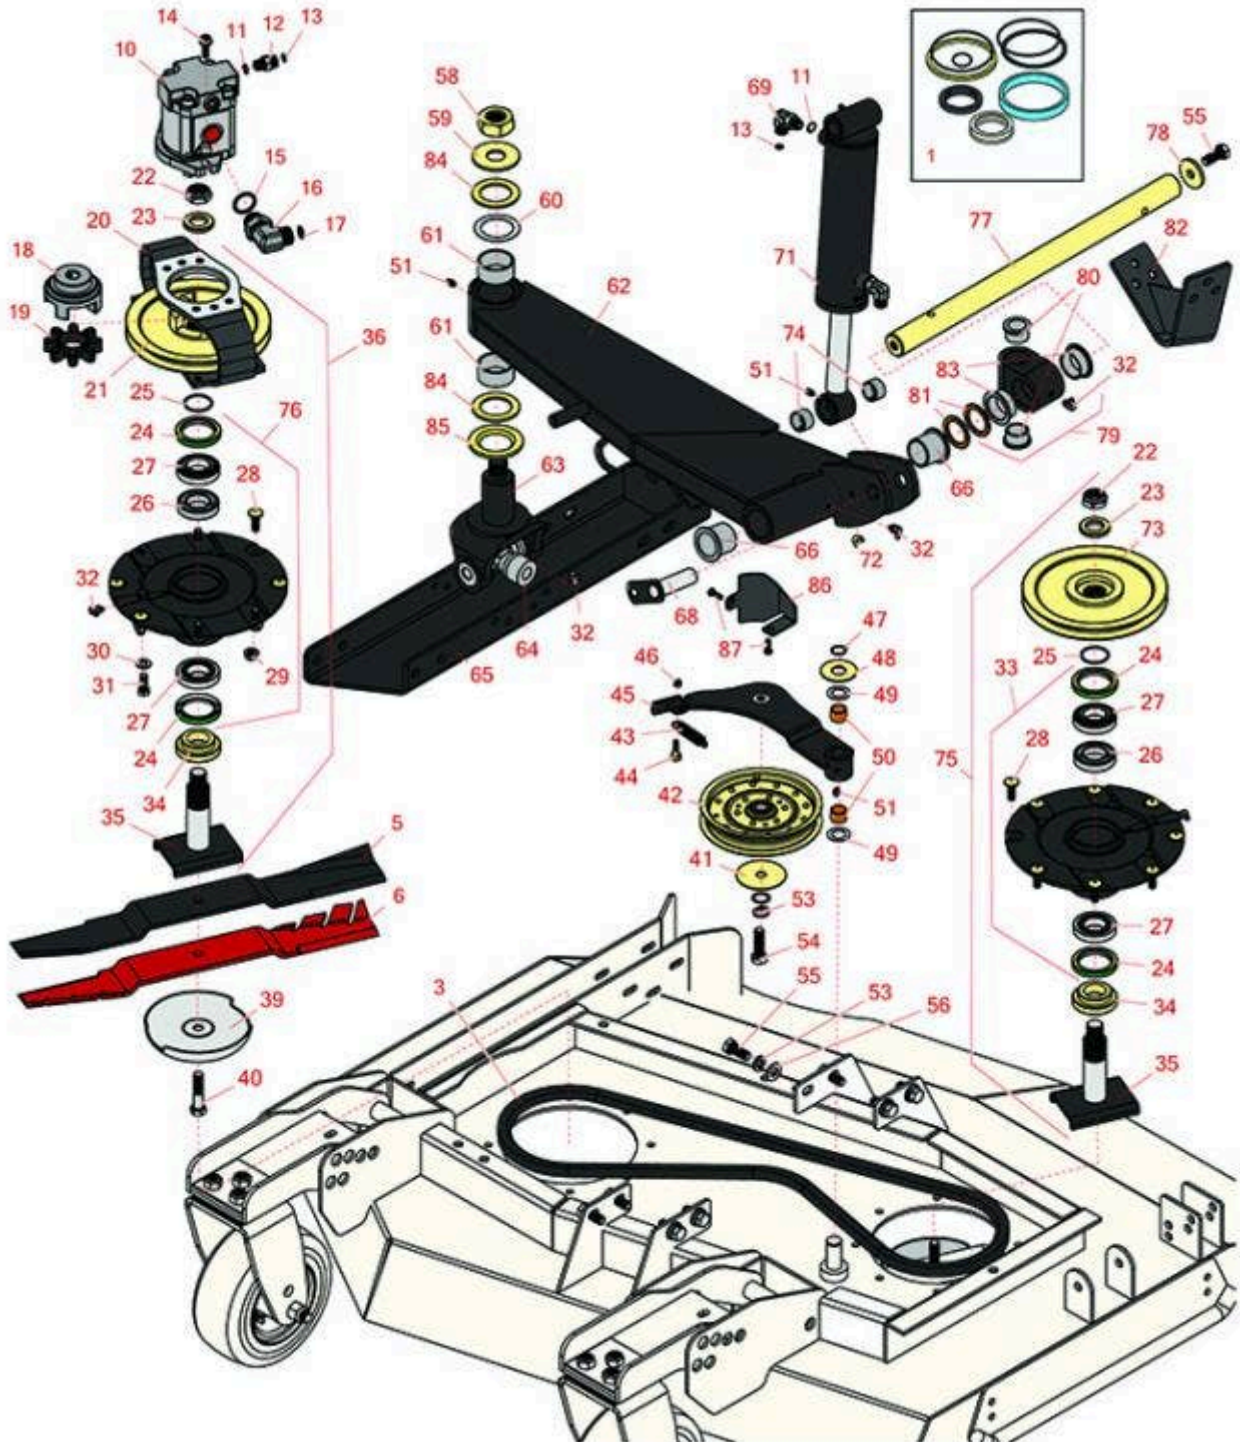

Replaces Toro Groundsmaster 4000-D

Parts

Rotary Mower - Model 30448

Right-Hand Deck Lift Arms and Spindle

All original equipment manufacturers names and part numbers are used for identification purposes only, and we are in no way implying that our products are original equipment parts. Prices subject to change without notice.

Replaces Toro Groundsmaster 4000-D Parts

Rotary Mower - Model 30448
Right-Hand Deck Lift Arms and Spindle

Item No	R&R Part No.	OEM Part No.	Description	Qty Req	Order Quantity
Overhaul Kit					
1	R107-0249	107-0249	Seal Kit - Fits R107-4303 Cyl	1	
3	R55-7660	108-8076	Belt - V Rotary Deck	1	
Rotary Blades Available					
5	R92-5608	92-5608, 92-5608-03	Mower Blade - 21.75 in	2	
6	R92-5608M	104-1303, 107-0214-03	Mower Blade - Mulcher 21.75	1	
Other Parts Available					
10	R127-3694	127-3694	Hydraulic Motor	1	
<i>Tech Note: 314000001-314999999 and Newer:</i>					
10	R99-5489	99-5489	Hydraulic Motor	1	
<i>Tech Note: 313000001-313999999:</i>					
11	R237-42	237-42, 31-4160	O-Ring	1	
12	R340-2	340-2, 60-1920	Hydraulic Fitting - Striaight	1	
13	R237-22	107-8844, 237-22, 237-78	O-Ring	3	
14	R3234-42	3234-42	Bolt - 3/8-16 x 1 Hx HD Fl	2	
15	R237-81	237-81, 237.81, 327-81	O-Ring	2	
16	R340-139	340-139	Hydraulic Fitting - 90 Deg	2	
17	R237-65	237-65, 237.65	O-Ring	2	