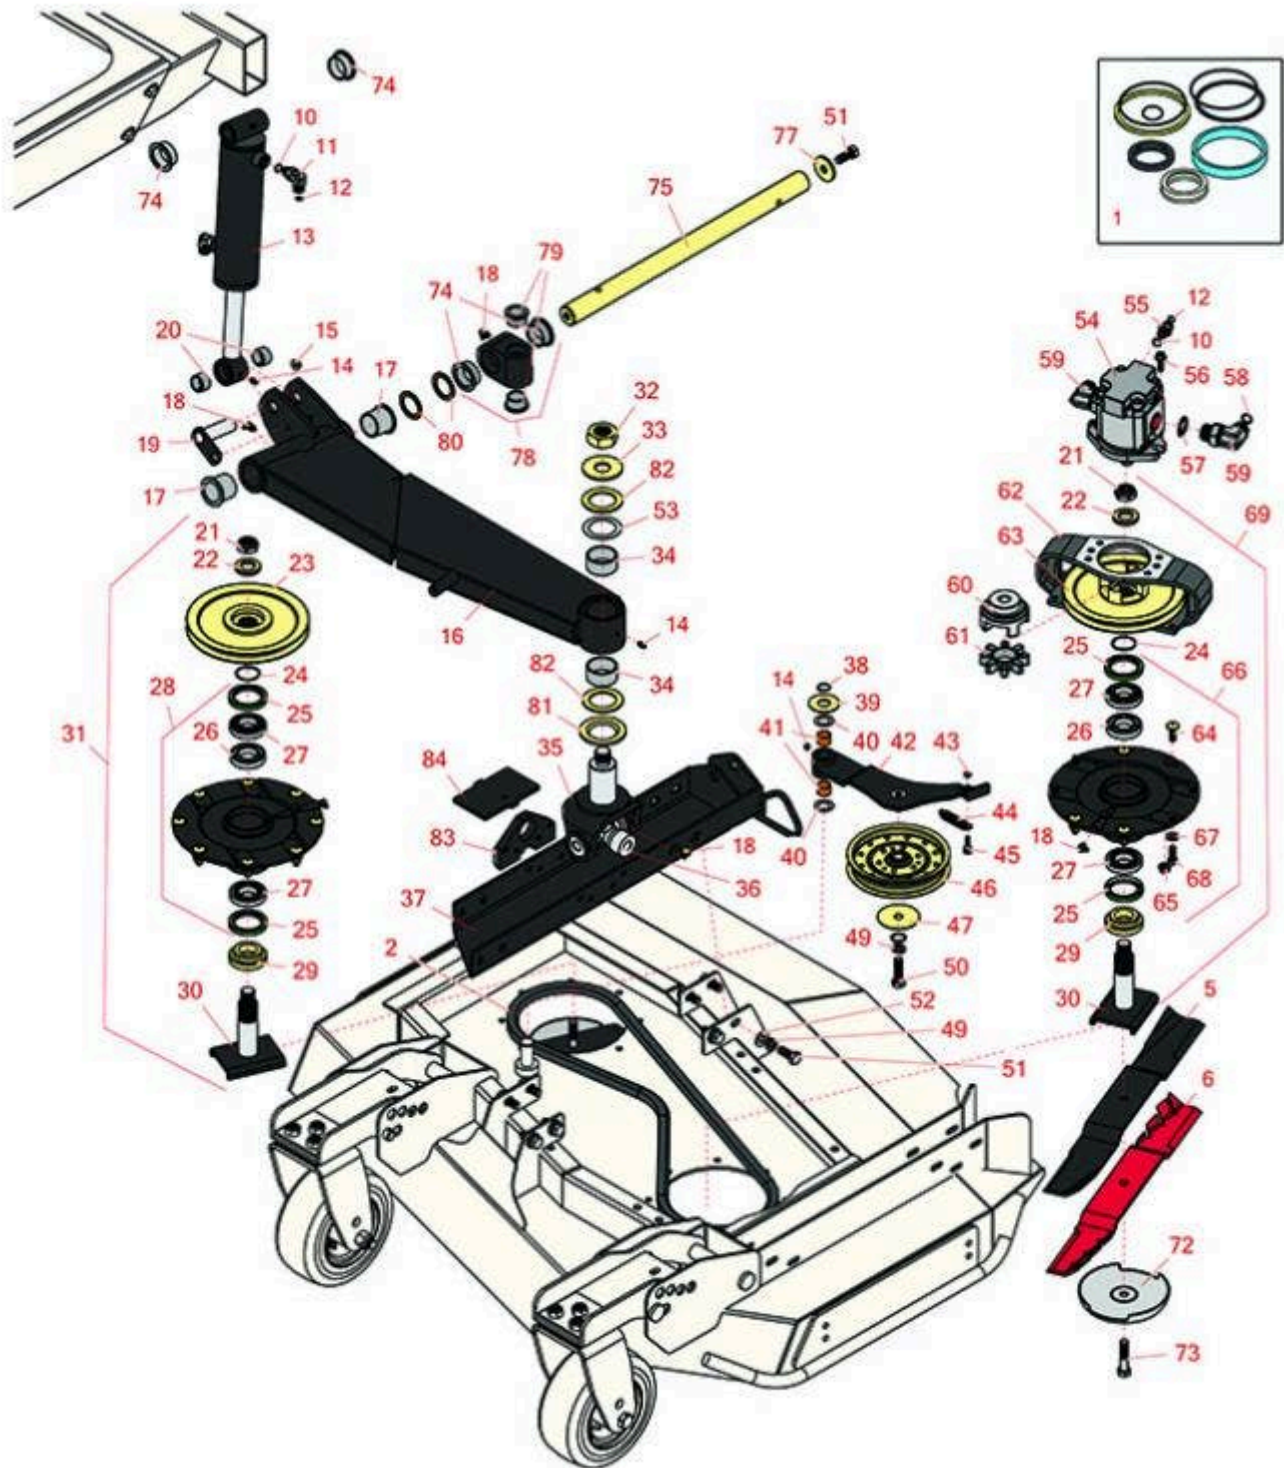

Replaces Toro Groundsmaster 4000-D

Parts

Rotary Mower - Model 30448

Left-Hand Deck Lift Arms and Spindle

All original equipment manufacturers names and part numbers are used for identification purposes only, and we are in no way implying that our products are original equipment parts. Prices subject to change without notice.

Replaces Toro Groundsmaster 4000-D Parts

Rotary Mower - Model 30448
Left-Hand Deck Lift Arms and Spindle

Item No	R&R Part No.	OEM Part No.	Description	Qty Req	Order Quantity
Overhaul Kits					
1	R107-0249	107-0249	Seal Kit - Fits R107-4303 Cyl	1	
2	R55-7660	108-8076	Belt - V Rotary Deck	1	
Rotary Blades					
5	R92-5608	92-5608, 92-5608-03	Mower Blade - 21.75 in	2	
6	R92-5608M	104-1303, 107-0214-03	Mower Blade - Mulcher 21.75	2	
Other Parts Available					
10	R237-42	237-42, 31-4160	O-Ring	3	
11	R340-77	340-100, 340-77, 95-7889	Hydraulic Fitting	2	
12	R237-22	107-8844, 237-22, 237-78	O-Ring	3	
13	R107-4303	107-4303, 99-5496	Cylinder - Lift - Wing	1	
14	R302-5	21-6010, 302-11, 302-37, 302-47, 302-5, 302-57, 302-58, 302-6, 31-0300, 32-9660, 60-0800, 62-3880, 92-4181	Fitting - Grease	4	