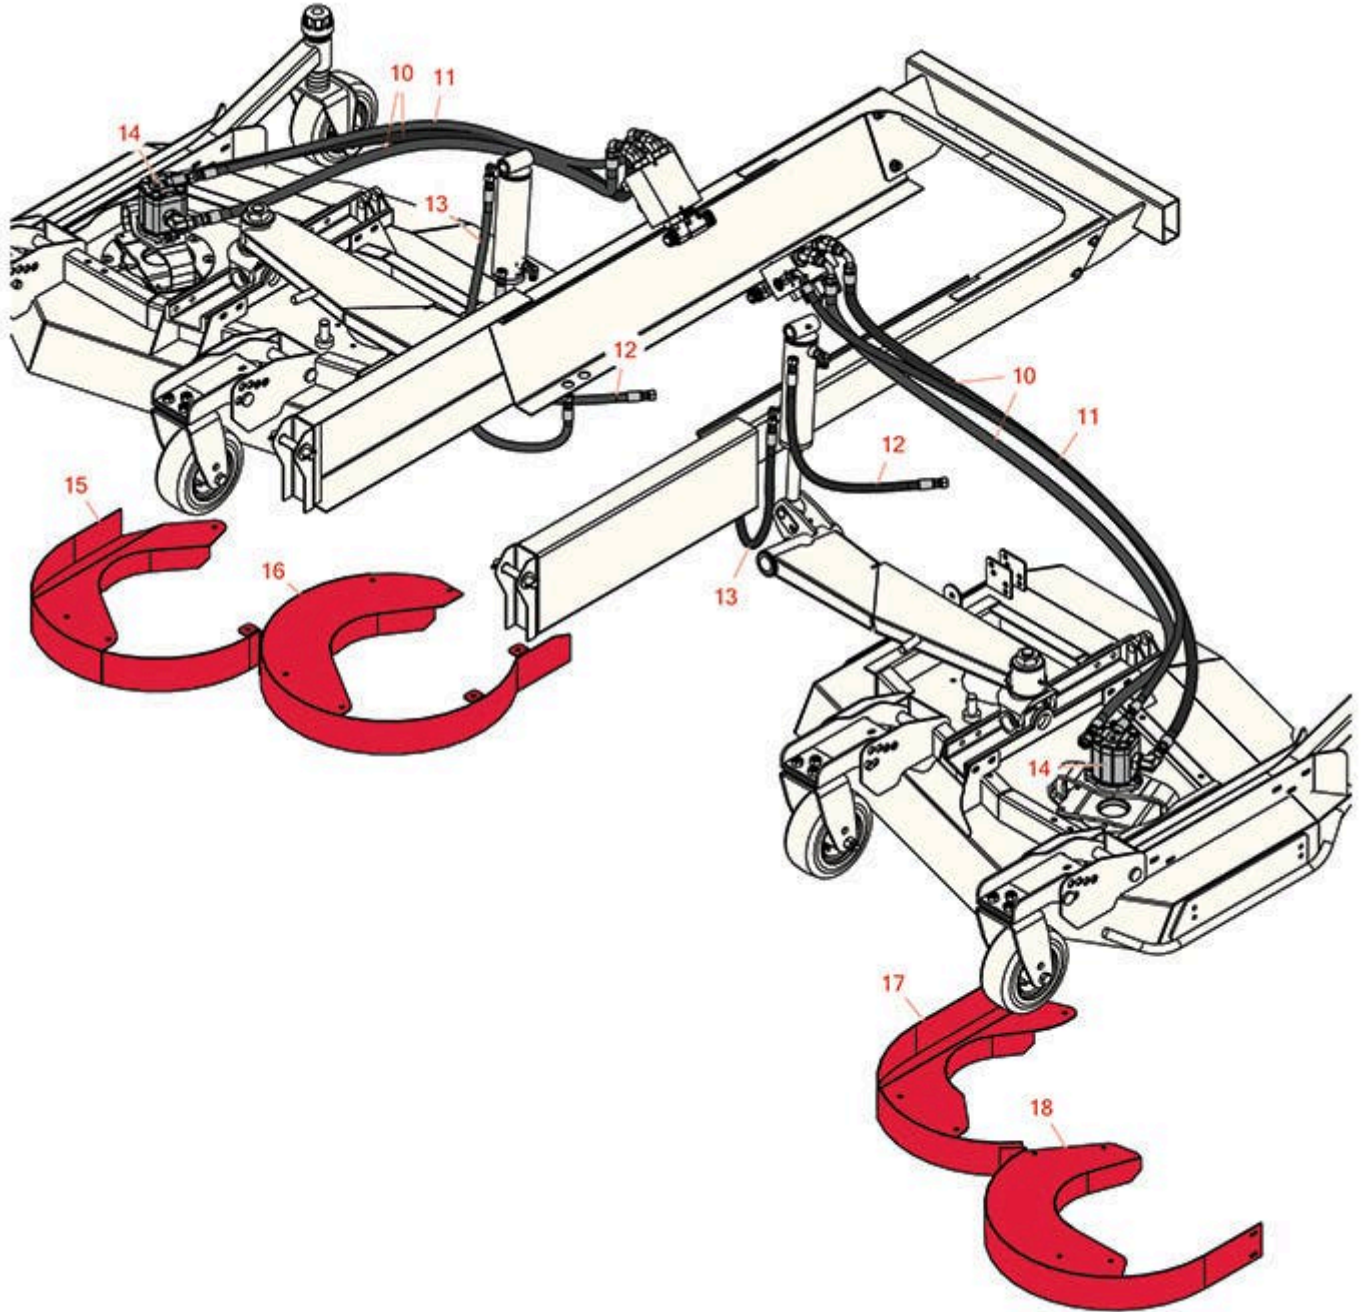

Replaces Toro Groundsmaster 4000-D Parts

Rotary Mower - Model 30448

Right-Hand & Left-Hand Deck Hydraulics and Discharge
Chambers

All original equipment manufacturers names and part numbers are used for identification purposes only, and we are in no way implying that our products are original equipment parts. Prices subject to change without notice.

Replaces Toro Groundsmaster 4000-D Parts

Rotary Mower - Model 30448

*Right-Hand & Left-Hand Deck Hydraulics and Discharge
Chambers*

Item No	R&R Part No.	OEM Part No.	Description	Qty Req	Order Quantity
10	R104-2263	104-2263	Hydraulic Hose Assy	4	
11	R104-2265	104-2265	Hydraulic Hose Assy	2	
12	R100-5629	100-5629	Hydraulic Hose Assy	2	
13	R100-5630	100-5630	Hydraulic Hose Assy	2	
14	R99-5489	99-5489	Hydraulic Motor	2	
14	R127-3694	127-3694	Hydraulic Motor	2	
15	R104-2203-01	104-2203-01	Outer Chamber Assy	1	
16	R104-2204-01	104-2204-01	Inner Chamber Assy	1	
17	R104-2205-01	104-2205-01	Inner Chamber Assy	1	
18	R120-4132-01	120-4132-01	Outer Chamber Assy	1	
18	R104-2206-01	104-2206-01	Outer Chamber Assy	1	