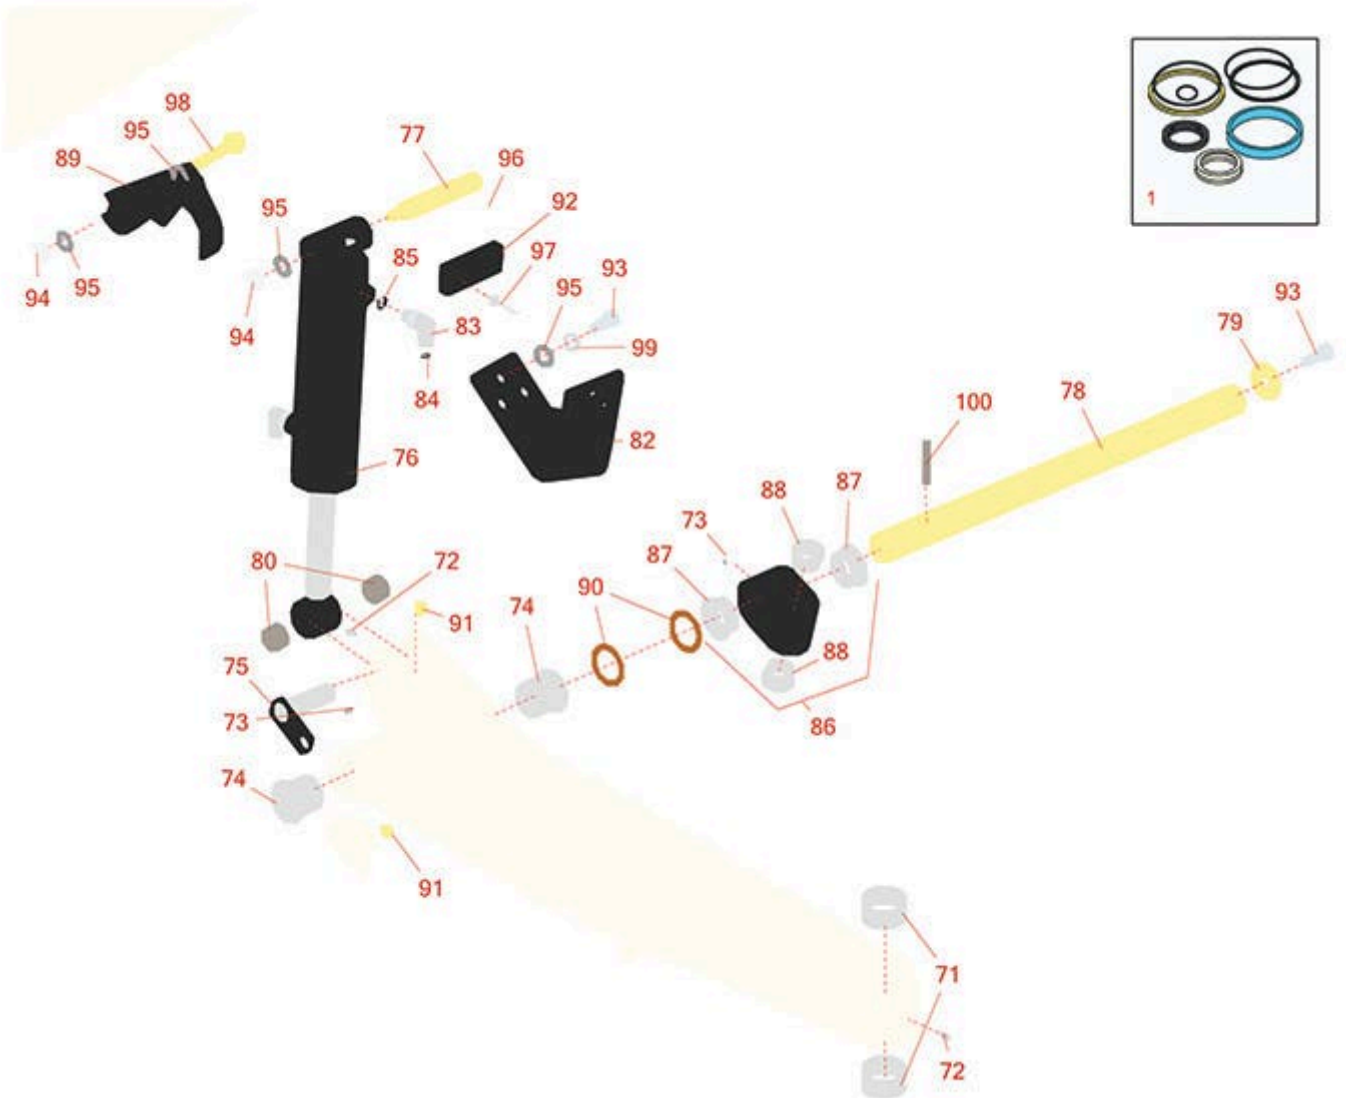

Replaces Toro Groundsmaster 4000-D Parts

Rotary Mower - Model 30412
Side Deck Lift Arm, Cylinder and Latch

All original equipment manufacturers names and part numbers are used for identification purposes only, and we are in no way implying that our products are original equipment parts. Prices subject to change without notice.

Replaces Toro Groundsmaster 4000-D Parts

Rotary Mower - Model 30412
Side Deck Lift Arm, Cylinder and Latch

Item No	R&R Part No.	OEM Part No.	Description	Qty Req	Order Quantity
Overhaul Kits					
1	R107-0249	107-0249	Seal Kit - Fits R107-4303 Cyl	1	
Other Parts Available					
71	R104-8341	104-8341	Bushing - 1 1/4 in Straight	4	
72	R302-5	21-6010, 302-11, 302-37, 302-47, 302-5, 302-57, 302-58, 302-6, 31-0300, 32-9660, 60-0800, 62-3880, 92-4181	Fitting - Grease	2	
73	R302-60	302-60	Zerk - Grease 90 Deg.	2	
74	R69-6470	69-6470	Bushing - Flanged	4	
75	R100-5674	100-5674	Pin Assy	2	
76	R107-4303	107-4303, 99-5496	Cylinder - Lift - Wing	2	
77	R104-3537	104-3537	Pin - Cylinder	2	
78	R100-5582	100-5582	Pivot Shaft - Lift Arm	2	
79	R106-2008	106-2008	Washer - Thrust	2	
80	R104-4281	104-4281	Bushing	2	
82	R104-8330-03	104-8330-03	Cam Bracket Assy	2	
83	R340-77	340-100, 340-77, 95-7889	Hydraulic Fitting	4	