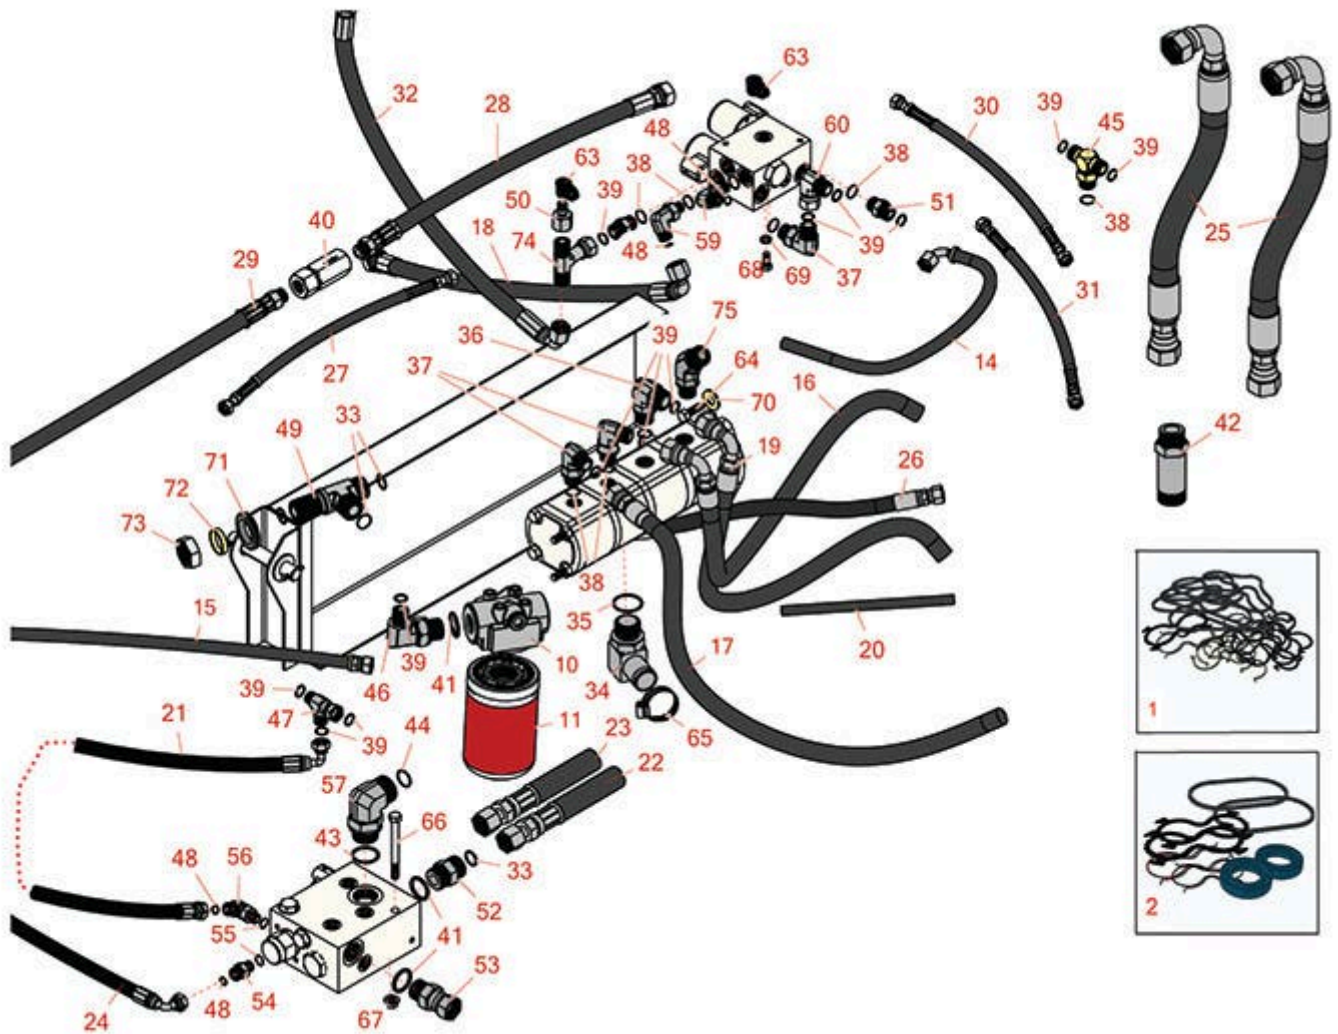

Replaces Toro Groundsmaster 4000-D Parts

Rotary Mower - Model 30412
Pump Installation and Filter

All original equipment manufacturers names and part numbers are used for identification purposes only, and we are in no way implying that our products are original equipment parts. Prices subject to change without notice.

Replaces Toro Groundsmaster 4000-D Parts

Rotary Mower - Model 30412
Pump Installation and Filter

Item No	R&R Part No.	OEM Part No.	Description	Qty Req	Order Quantity
64	R400260	01-178-0605, 18-4100, 19-8270, 323-3, 323-33, 323-34, 323-5, 3235-5	Bolt - Hex HD 3/8-16 x 7/8	2	
65	R2412-111	2412-111	Clamp - Hose - Worm	2	
66	R323-42	01-178-0630, 323-42	Bolt - Hx HD 3/8-16 x 3 3/4	1	
67	R104-8301	104-8301, 104-9301, 109-6658, 133-7570	Locknut - 3/8-16 Nylon Flanged	3	
68	R322-3	01-150-1420, 01-178-0506, 20-24-AD, 20-24-AGD, 322-3, 48-9270, 513339, 908017P	Bolt - Hex HD 5/16-18 x 3/4	2	
69	R3253-4	01-166-0110, 01-166-0510, 23-10-GD, 24-7170, 30-8520, 3253-4, 42-9850, 48-9350, 48-9360, 48-9570, 68-9420, 99-7577	Washer - Lock 5/16 Zinc	2	
70	R87-7270-01	87-7270, 87-7270-01	Washer - Flat 1/2	2	
71	R240-7	240-7	Grommet - Rubber - 2 in OD	2	

Replaces Toro Groundsmaster 4000-D Parts

*Rotary Mower - Model 30412
Pump Installation and Filter*

Item No	R&R Part No.	OEM Part No.	Description	Qty Req	Order Quantity
72	R69-8900	69-8900	Spacer	2	
73	R340-126	340-126	Nut - Bulkhead	2	
74	R93-6810	93-6810	Fitting - Tee	1	
75	R115-3768	115-3768	Hydraulic Fitting - 45 Deg	1	