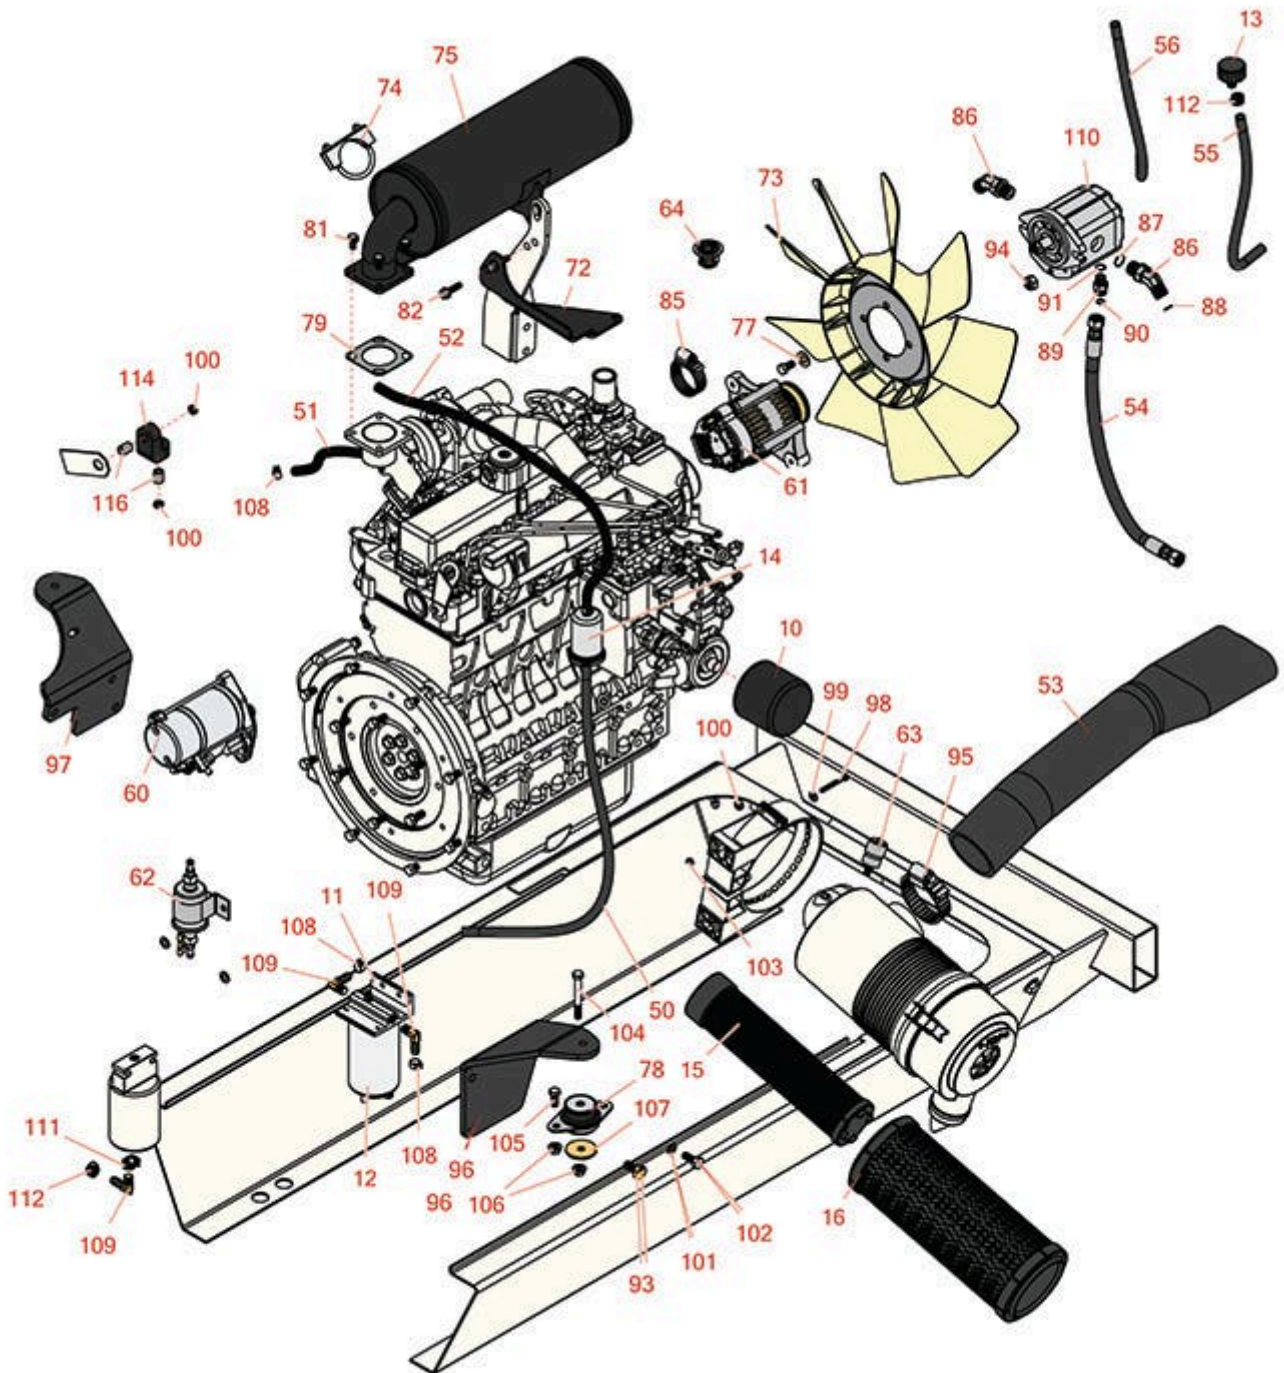

Replaces Toro Groundsmaster 4000-D

Parts

Rotary Mower - Model 30412
Engine

All original equipment manufacturers names and part numbers are used for identification purposes only, and we are in no way implying that our products are original equipment parts. Prices subject to change without notice.

Replaces Toro Groundsmaster 4000-D

Parts

Rotary Mower - Model 30412
Engine

Item No	R&R Part No.	OEM Part No.	Description	Qty Req	Order Quantity
Filters					
10	RX7000074035	104-5169	Kubota Filter - Oil	1	
10	RX7000032091	104-5169, 115-8527, 98-7431	Kubota Filter - Eng. Oil Assy	1	
10	RRF10633	104-5169, 115-8527, 98-7431	SilverGuard Oil Filter	1	
11	R110-9044	110-9044	Donaldson Water/Fuel Seperator Assy	1	
12	R110-9049	110-9049	Donaldson Fuel Filter - Spin On	1	
12	R825619	108-3832, 94-2690, 95-2926, 99-9404	Filter - Fuel	1	
12	RRF10515	105-8045, 108-3854, 110-9049	SilverGuard Fuel Filter	1	
12	R105-8045		Filter - Fuel	1	
13	R68-6150	58-9070, 68-6150	Breather	1	
14	RX1258143012	108-3828, 98-7612	Kubota Fuel Filter	1	
14	RRF10520		SilverGuard Fuel Filter	1	
15	R108-3816	104-4261, 108-3816	Baldwin Air Filter	1	
15	RRF10181	108-3816	SilverGuard Air Filter	1	
16	R108-3814	104-4260, 108-3814	Baldwin Air Filter	1	
16	RRF10179	108-3814	SilverGuard Air Filter	1	