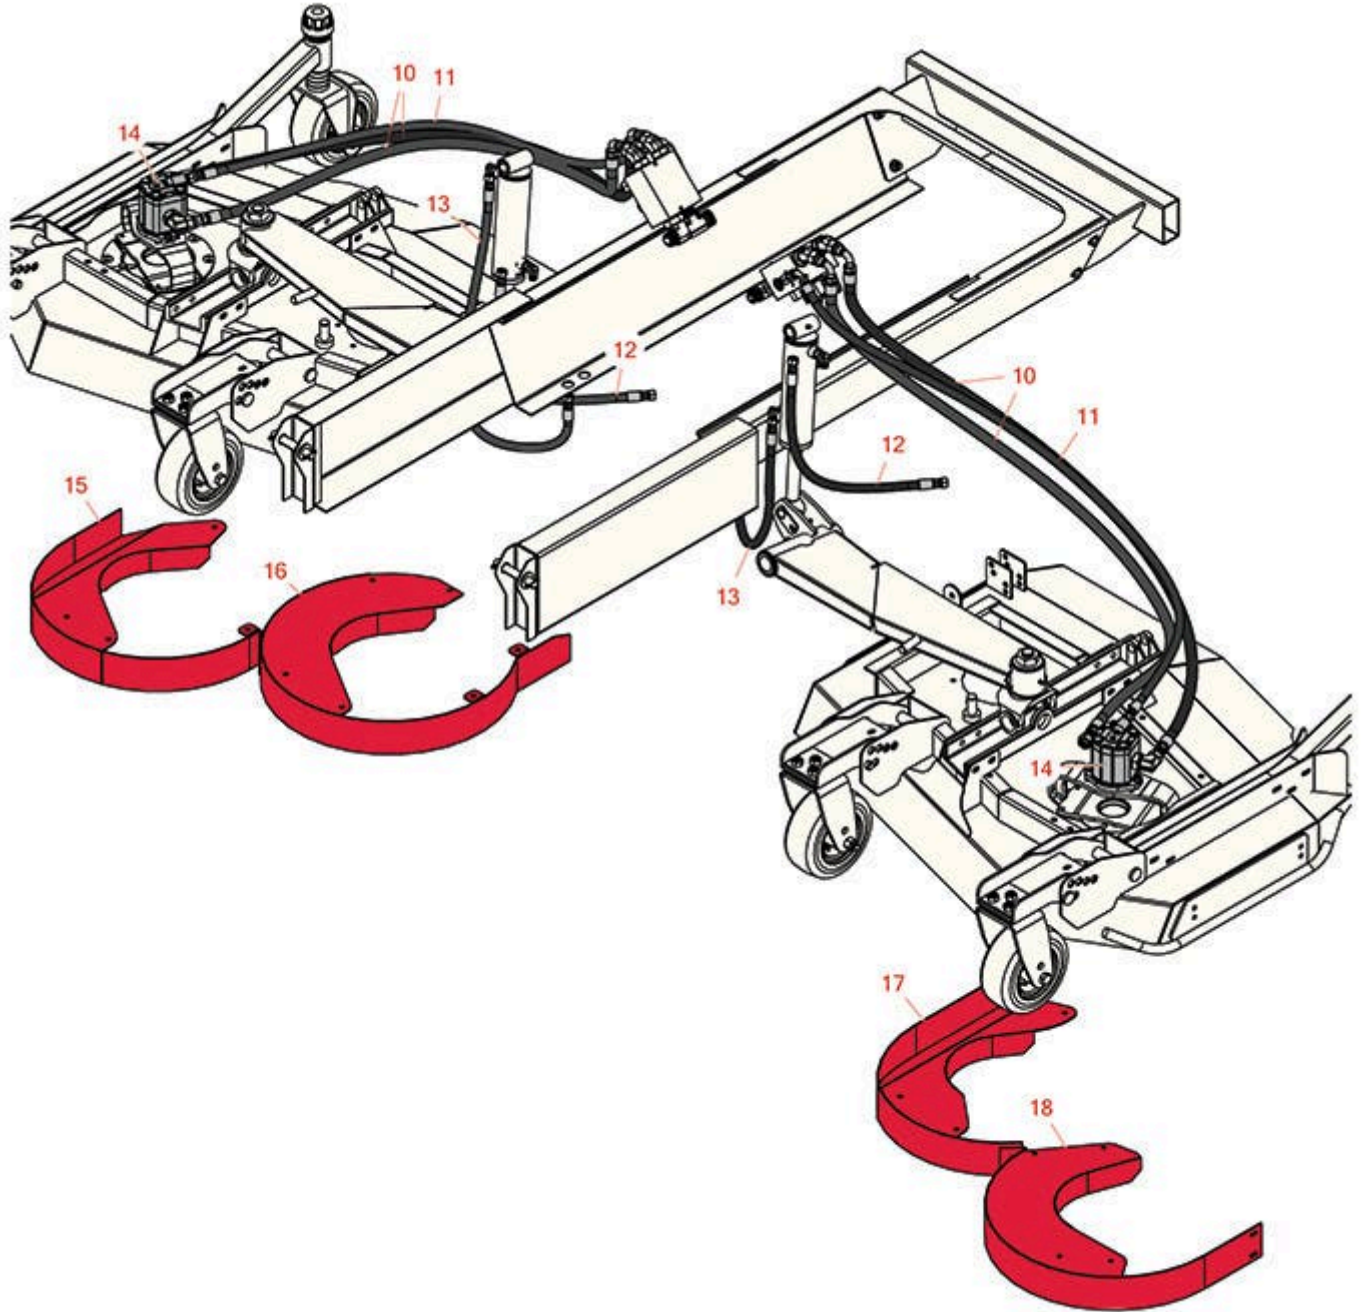

Replaces Toro Groundsmaster 4000-D Parts

Rotary Mower - Model 30412

Right-Hand & Left-Hand Deck Hydraulics and Discharge
Chambers

All original equipment manufacturers names and part numbers are used for identification purposes only, and we are in no way implying that our products are original equipment parts. Prices subject to change without notice.

Replaces Toro Groundsmaster 4000-D Parts

Rotary Mower - Model 30412

Right-Hand & Left-Hand Deck Hydraulics and Discharge
Chambers

Item No	R&R Part No.	OEM Part No.	Description	Qty Req	Order Quantity
10	R104-2263	104-2263	Hydraulic Hose Assy	4	
<i>Tech Note: 30410/30412/30448:</i>					
11	R104-2265	104-2265	Hydraulic Hose Assy	2	
12	R100-5629	100-5629	Hydraulic Hose Assy	2	
<i>Tech Note: 30410/30412/30448:</i>					
13	R100-5630	100-5630	Hydraulic Hose Assy	2	
<i>Tech Note: 30410/30412/30448:</i>					
14	R99-5489	99-5489	Hydraulic Motor	2	
<i>Tech Note: 30410/30412/30448/30605_2013/ 30609_2013:</i>					
15	R104-2203-01	104-2203-01	Outer Chamber Assy	1	
<i>Tech Note: 30410/30412/30448_2010-2011yr:</i>					
16	R104-2204-01	104-2204-01	Inner Chamber Assy	1	
<i>Tech Note: 30410/30412/30448/30605_2013-2015/30609_2013-2015:</i>					
17	R104-2205-01	104-2205-01	Inner Chamber Assy	1	
<i>Tech Note: 30410/30412/30448/30605_2013-2015/30609_2013-2015:</i>					
18	R104-2206-01	104-2206-01	Outer Chamber Assy	1	
<i>Tech Note: 30410/30412/30448:</i>					