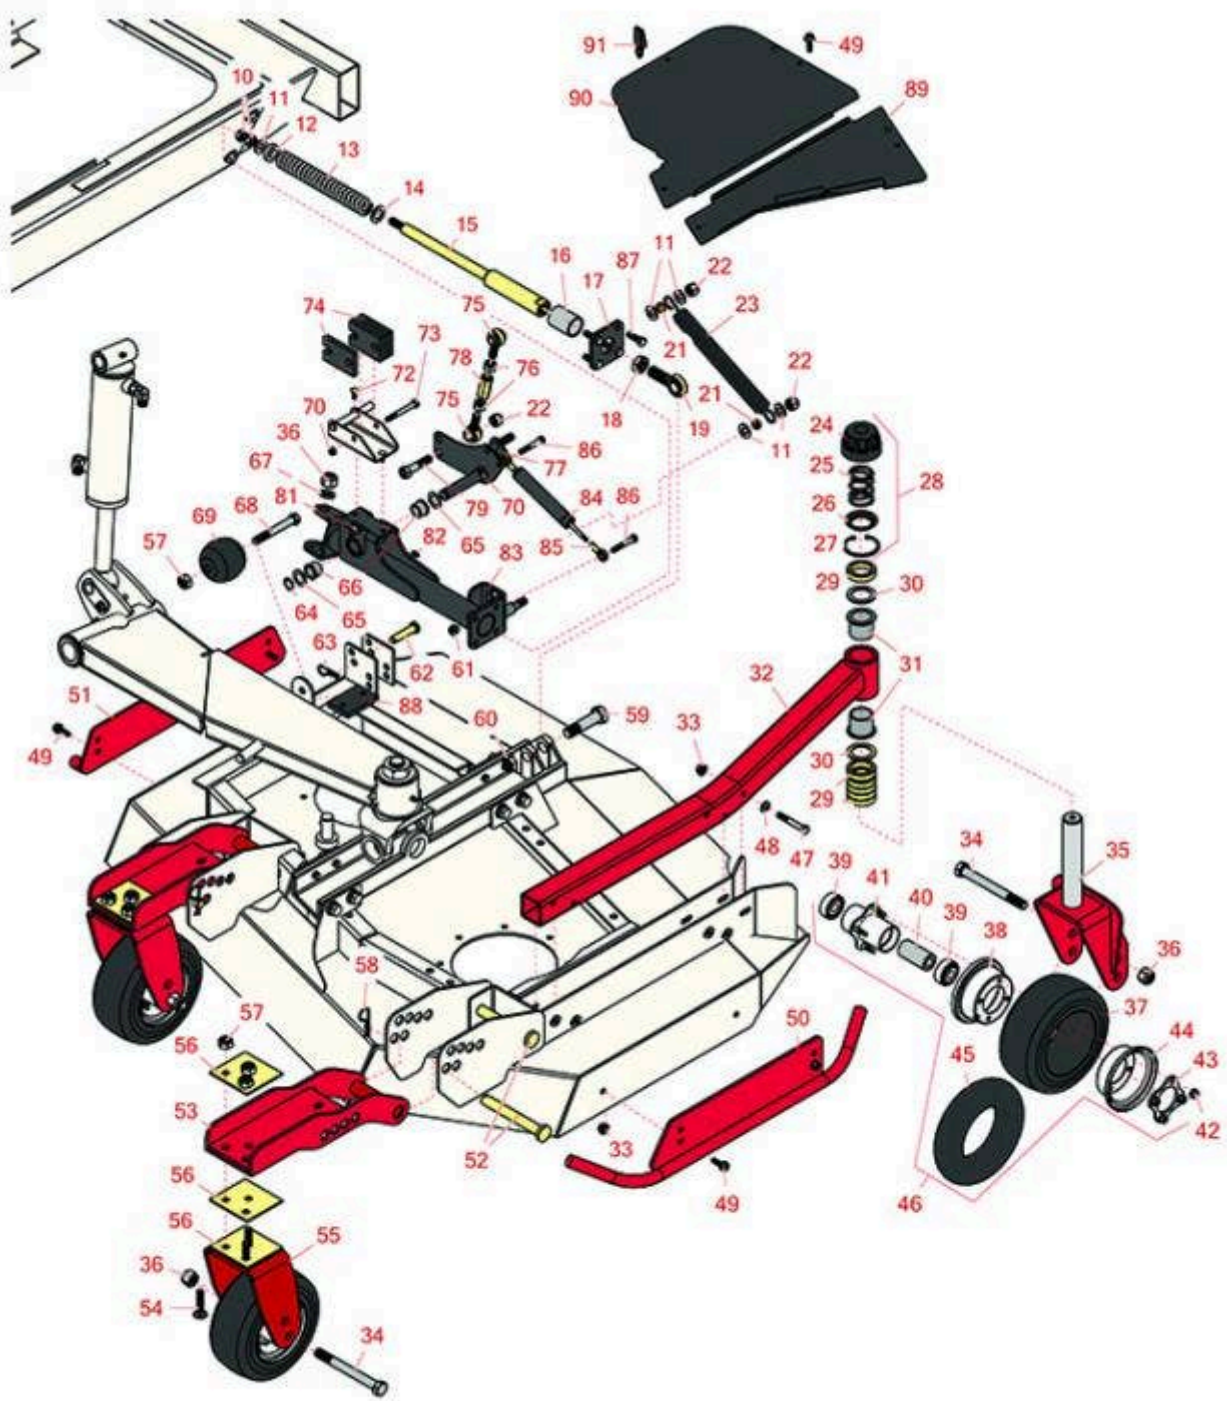

Replaces Toro Groundsmaster 4000-D Parts

Rotary Mower - Model 30412

Left-Hand Deck Caster Arms and Wheels

All original equipment manufacturers names and part numbers are used for identification purposes only, and we are in no way implying that our products are original equipment parts. Prices subject to change without notice.

Replaces Toro Groundsmaster 4000-D Parts

Rotary Mower - Model 30412

Left-Hand Deck Caster Arms and Wheels

Item No	R&R Part No.	OEM Part No.	Description	Qty Req	Order Quantity
10	R443118	01-188-0813, 22-15-AJD, 3217-9	Nut - 1/2-13 Zinc	2	
11	R3256-26	01-166-0540, 01-166-0820, 17-2530, 24-13-BD, 30-8570, 3256-26, 356206, 48-9390	Washer - 1/2 in	13	
12	R105-4552	105-4552	Bearing - Plastic	1	
13	R100-8138	100-8138	Spring-Compression	1	
14	R105-4551	105-4551	Washer- Flat	1	
15	R105-4548	105-4548	Shaft - Spring	1	
16	R105-4550	105-4550	Bushing - Straight	1	
17	R105-2807-03	105-2807-03	Plate	1	
18	R3220-7	01-191-1216, 3220-7, Mar-03	Nut - 3/4-16 Jam Zinc	1	
19	R105-2806	105-2806	Rod End	1	
21	R104-7521	104-7521	Bushing	2	
22	RF5003	32127-29, 32131-5, 32132-5, 3296-23	Locknut - ESNA 1/2-13	3	
23	R104-7520	104-7520	Spring - Damper	1	
24	R92-8861	92-5582, 92-8861	Cap - HOC	1	