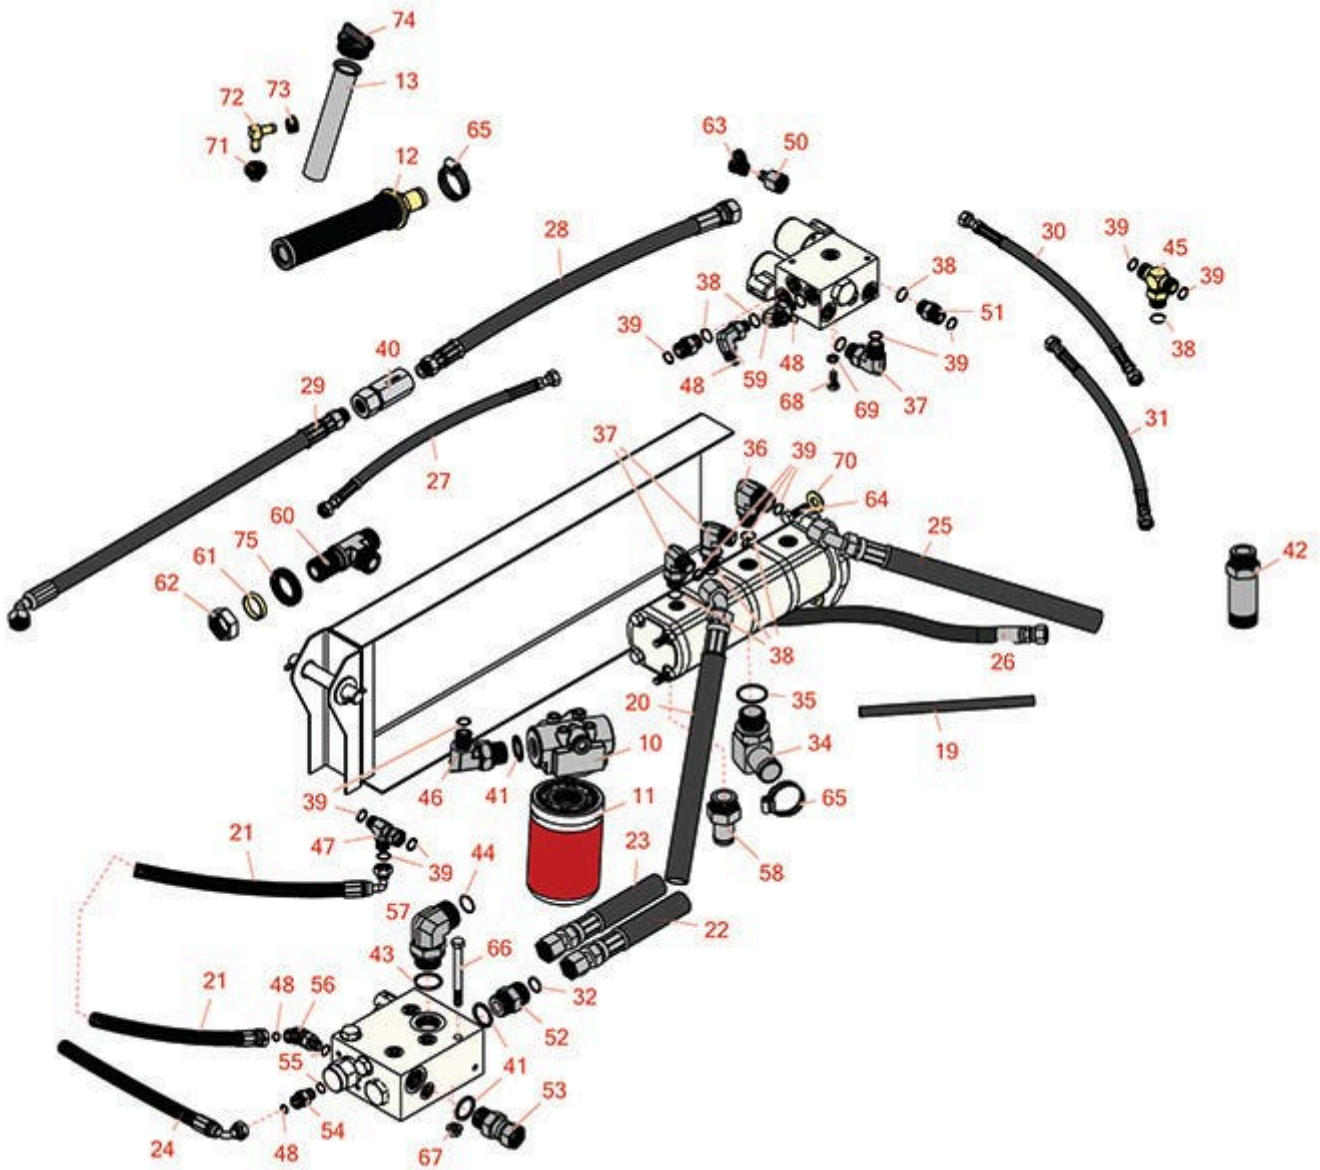

Replaces Toro Groundsmaster 4000-D

Parts

Rotary Mower - Model 30410
Pump Installation and Filter

All original equipment manufacturers names and part numbers are used for identification purposes only, and we are in no way implying that our products are original equipment parts. Prices subject to change without notice.

Replaces Toro Groundsmaster 4000-D Parts

Rotary Mower - Model 30410
Pump Installation and Filter

Item No	R&R Part No.	OEM Part No.	Description	Qty Req	Order Quantity
Filters					
10	R93-2242	93-2242	Oil Filter & Head Assy - Hyd	1	
11	R75-1310	13170210, 75-1310	Baldwin Hyd Oil Filter	1	
11	R94-2621	94-2621	Baldwin Oil Filter - Hyd	1	
11	RRF10623	13170210, 75-1310	SilverGuard Oil Filter - Hyd	1	
12	R104-7546	104-7546, 104-7546`	Strainer - Tank	1	
13	R61-2790	61-2790	Screen - Filler - Hyd Oil	1	
Hoses					
19	R100-5649	100-5649	Hose	1	
20	R104-2235	104-2235	Hydraulic Hose Assy	1	
21	R66-8490	66-8490	Hydraulic Hose Assy	1	
22	R107-0204	107-0204	Hydraulic Hose Assy	1	
23	R100-5525	100-5525	Hydraulic Hose Assy	1	
24	R110-6106	110-6106	Hydraulic Hose Assy	1	
25	R104-2264	104-2264	Hydraulic Hose Assy	1	
26	R100-5645	100-5645	Hydraulic Hose Assy	1	
27	R100-5643	100-5643	Hydraulic Hose Assy	1	
28	R100-5617	100-5617	Hydraulic Hose Assy	1	
29	R104-2237	104-2237	Hydraulic Hose Assy	1	
30	R100-5570	100-5570	Hydraulic Hose Assy	1	

Replaces Toro Groundsmaster 4000-D Parts

Rotary Mower - Model 30410
Pump Installation and Filter

Item No	R&R Part No.	OEM Part No.	Description	Qty Req	Order Quantity
31	R100-5641	100-5641	Hydraulic Hose Assy	1	