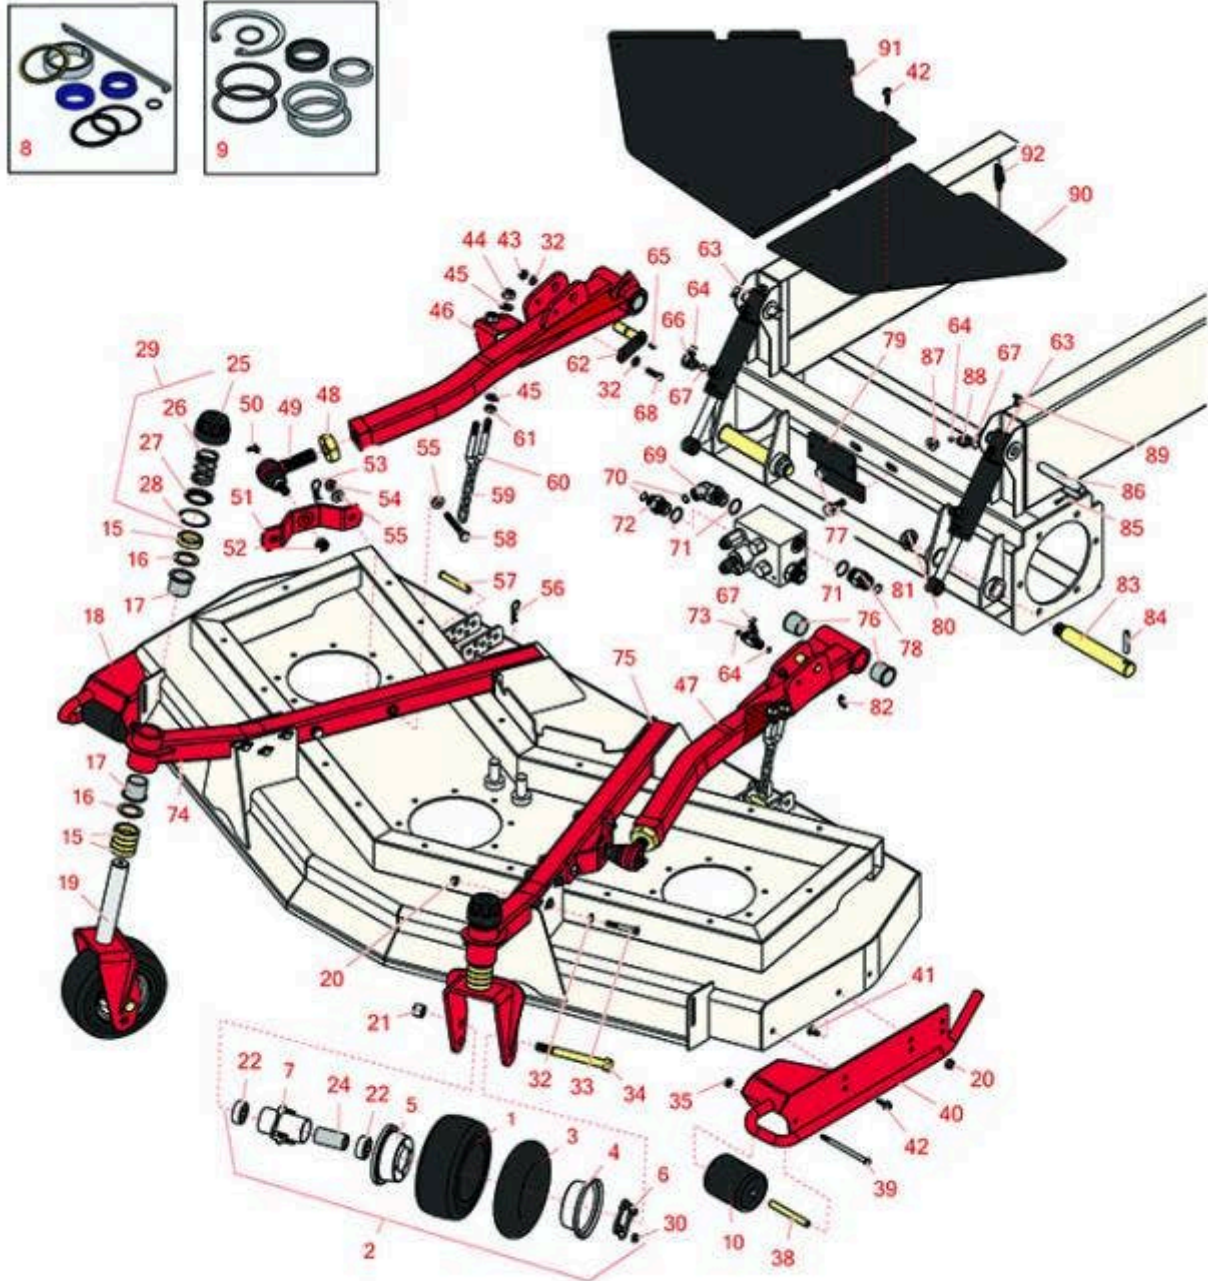

Replaces Toro Groundsmaster 4000-D

Parts

Rotary Mower - Model 30410

Front Deck Lift Arms

All original equipment manufacturers names and part numbers are used for identification purposes only, and we are in no way implying that our products are original equipment parts. Prices subject to change without notice.

Replaces Toro Groundsmaster 4000-D Parts

Rotary Mower - Model 30410
Front Deck Lift Arms

Item No	R&R Part No.	OEM Part No.	Description	Qty Req	Order Quantity
---------	--------------	--------------	-------------	---------	----------------

Replaces Toro Groundsmaster 4000-D Parts

Rotary Mower - Model 30410
Front Deck Lift Arms

Item No	R&R Part No.	OEM Part No.	Description	Qty Req	Order Quantity
10	R93-4803	93-4803	Roller - Deck	2	

Tech Note: 30410/20412/30448-2010-2011: