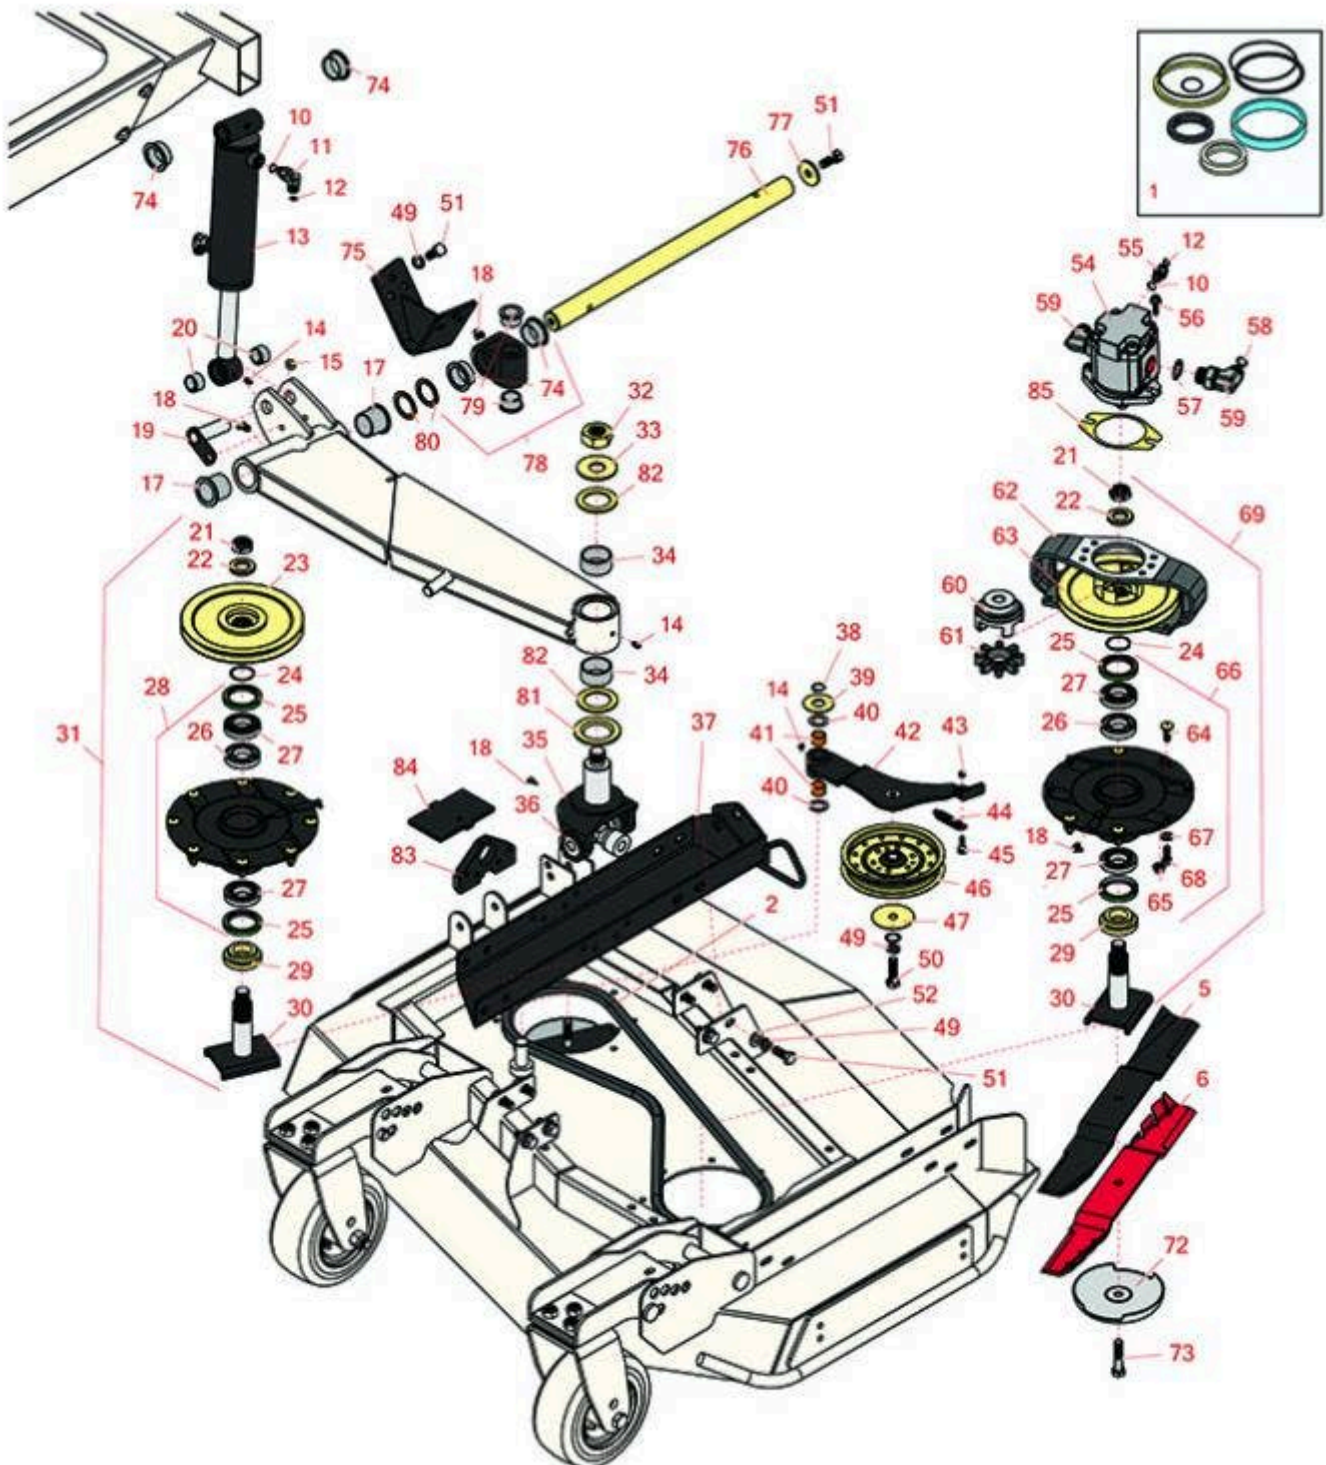

Replaces Toro Groundsmaster 4000-D

Parts

Rotary Mower - Model 30410

Left-Hand Deck Lift Arms and Spindle

All original equipment manufacturers names and part numbers are used for identification purposes only, and we are in no way implying that our products are original equipment parts. Prices subject to change without notice.

Replaces Toro Groundsmaster 4000-D Parts

Rotary Mower - Model 30410
Left-Hand Deck Lift Arms and Spindle

Item No	R&R Part No.	OEM Part No.	Description	Qty Req	Order Quantity
Overhaul Kits					
1	R107-0249	107-0249	Seal Kit - Fits R107-4303 Cyl	1	
2	R55-7660	108-8076	Belt - V Rotary Deck	1	
Rotary Blades					
5	R92-5608	92-5608, 92-5608-03	Mower Blade - 21.75 in	2	
6	R92-5608M	104-1303, 107-0214-03	Mower Blade - Mulcher 21.75	2	
Other Parts Available					
10	R237-42	237-42, 31-4160	O-Ring	3	
11	R340-77	340-100, 340-77, 95-7889	Hydraulic Fitting	2	
12	R237-22	107-8844, 237-22, 237-78	O-Ring	3	
13	R107-4303	107-4303, 99-5496	Cylinder - Lift - Wing	1	
14	R302-5	21-6010, 302-11, 302-37, 302-47, 302-5, 302-57, 302-58, 302-6, 31-0300, 32-9660, 60-0800, 62-3880, 92-4181	Fitting - Grease	4	